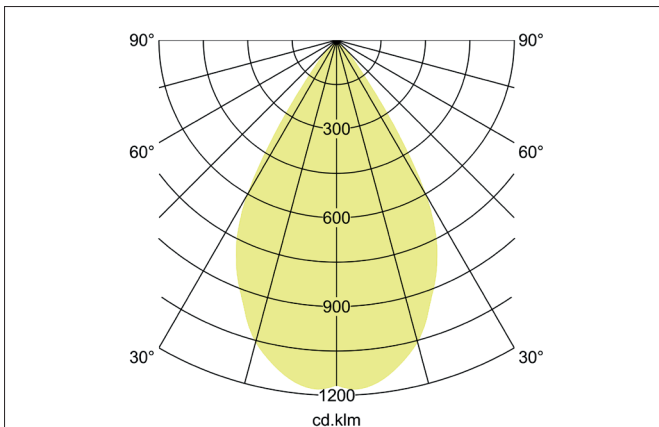

TRAXX MICRO LED semi-recessed spotlight, DALI
Article no. 88776183DA

Light.
For Generations.

Tender

LED semi-recessed spotlight, DALI, Round. Ceiling cut-out \varnothing 56 mm, Installation depth 50 mm, with rotationssymmetrical, deep, wide distributed light intensity. optimal light distribution due to a glass transparent cover. Luminous flux 1.340 lm, Power 1 x 11 W, Light colour warm white, Correlated color temprature (CCT) 3.000 K, Colour rendering index CRI > 90, Rated life time L80/B50 at 25 °C: 50.000 h, Housing material: Aluminium, Colour: Black structure, Permissible ambient temperature (ta): -20 °C - +25 °C, Protection class (EN 61140): II, Degree of protection (DIN EN 60529): IP20, .With electronic driver, DALI dimmable.

TRAXX MICRO LED semi-recessed spotlight, DALI

Article no. 88776183DA

Light.
For Generations.

Lighting technology	
Colour temperature	3.000 K
Light colour	White
Light output	Direct
Luminous flux	1,340 lm
System efficiency	122 lm/W
Colour rendering	CRI > 90
Reflector	High-gloss
Beam angle	60°
Light sharing	Symmetric