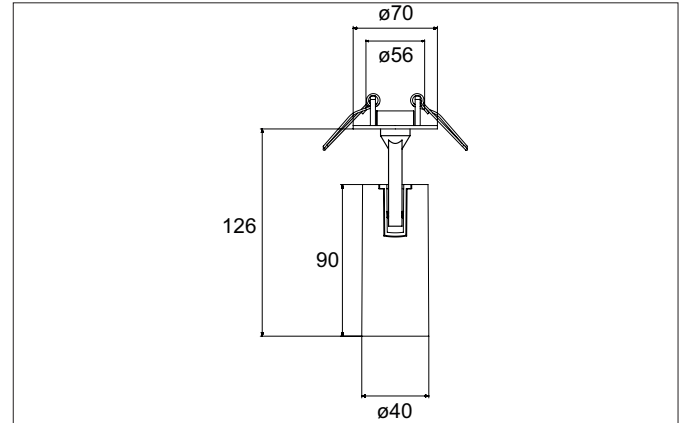

TRAXX MICRO LED semi-recessed spotlight, DALI
Article no. 88776183DA

Light.
For Generations.

Tender

LED semi-recessed spotlight, DALI, Round. Ceiling cut-out \varnothing 56 mm, Installation depth 50 mm, with rotationssymmetrical, deep, wide distributed light intensity. optimal light distribution due to a glass transparent cover. Luminous flux 1.340 lm, Power 1 x 11 W, Light colour warm white, Correlated color temprature (CCT) 3.000 K, Colour rendering index CRI > 90, Rated life time L80/B50 at 25 °C: 50.000 h, Housing material: Aluminium, Colour: Black structure, Permissible ambient temperature (ta): -20 °C - +25 °C, Protection class (EN 61140): II, Degree of protection (DIN EN 60529): IP20, .With electronic driver, DALI dimmable.

Article data	
Article no.	88776183DA
GTIN	4251433986775
Series name	TRAXX MICRO
Short description	LED semi-recessed spotlight, DALI
Material	Aluminium
Colour	Black
Type of surface	Structure
Shape	Round
Built-in diameter	56 mm
Installation depth	50 mm
Weight	N.N.

TRAXX MICRO LED semi-recessed spotlight, DALI

Article no. 88776183DA

Light.
For Generations.

Lighting technology	
Colour temperature	3.000 K
Light colour	White
Light output	Direct
Luminous flux	1,340 lm
System efficiency	122 lm/W
Colour rendering	CRI > 90
Reflector	High-gloss
Beam angle	60°
Light sharing	Symmetric

Packing data	
Gross weight	0.41 kg
Length of packaging	225 mm
Packaging width	105 mm
Packaging height	105 mm
Disposal at end of life	This product must not be disposed of with household waste. You are obliged, to dispose of such electrical waste separately. By disposing of electrical waste and other old or defective electronics separately, you support recycling or other forms of re-use. In that way you help to take care and to avoid that harmful substances get into the environment.