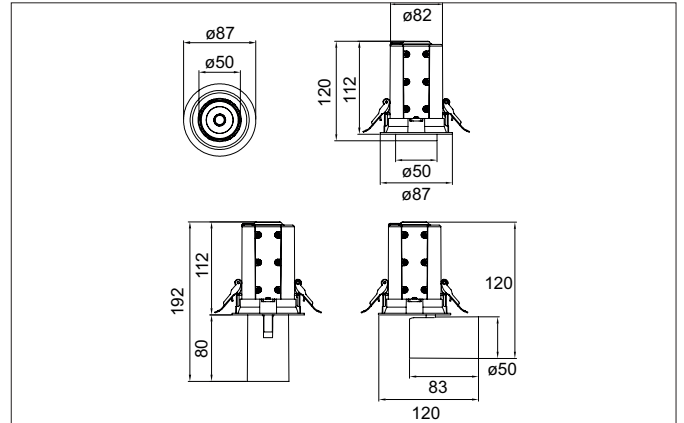

TRAXX MICRO LED recessed spotlight, on/off switchable

Article no. 88736183

Light.
For Generations.

Tender

LED recessed spotlight, on/off switchable, Round. Ceiling cut-out Ø 80 mm, Installation depth 112 mm, Weight 0,525 kg, with rotations-symmetrical, deep, wide distributed light intensity. optimal light distribution due to a glass transparent cover. Luminous flux 1.092 lm, Power 1 x 9 W, Light colour warm white, Correlated color temperature (CCT) 3.000 K, Colour rendering index CRI > 90, Rated life time L80/B50 at 25 °C: 50.000 h, Housing material: Aluminium / Glass / Plastic, Colour: Black structure, Permissible ambient temperature (ta): -20 °C - +25 °C, Protection class (EN 61140): II, Degree of protection (DIN EN 60529): IP20, .With electronic driver, on/off switchable.

Article data	
Article no.	88736183
GTIN	4251433974550
Series name	TRAXX MICRO
Short description	LED recessed spotlight, on/off switchable
Material	Aluminium / Glass / Plastic
Colour	Black
Type of surface	Structure
Shape	Round
Built-in diameter	80 mm
Installation depth	112 mm
Weight	0.525 kg

TRAXX MICRO LED recessed spotlight, on/off switchable

Article no. 88736183

Light.
For Generations.

Lighting technology	
Colour temperature	3.000 K
Light colour	White
Light output	Direct
Luminous flux	1,092 lm
System efficiency	121 lm/W
Colour rendering	CRI > 90
Reflector	High-gloss
Beam angle	60°
Light sharing	Symmetric

Packing data	
Gross weight	0.587 kg
Length of packaging	170 mm
Packaging width	170 mm
Packaging height	110 mm
Disposal at end of life	This product must not be disposed of with household waste. You are obliged, to dispose of such electrical waste separately. By disposing of electrical waste and other old or defective electronics separately, you support recycling or other forms of re-use. In that way you help to take care and to avoid that harmful substances get into the environment.