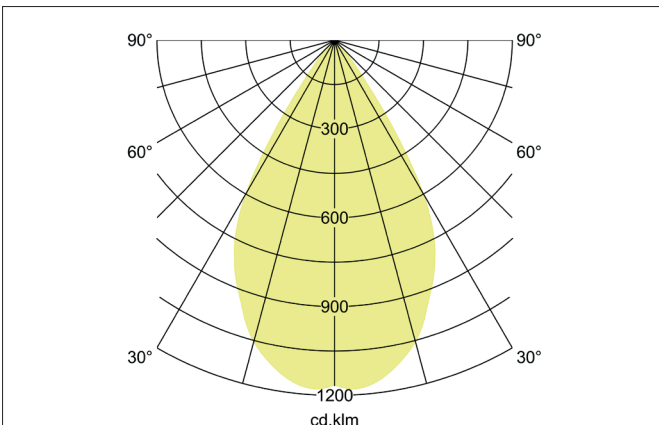

TRAXX MICRO LED recessed spotlight, on/off switchable

Article no. 88736183

Light.
For Generations.

Tender

LED recessed spotlight, on/off switchable, Round. Ceiling cut-out Ø 80 mm, Installation depth 112 mm, Weight 0,525 kg, with rotations-symmetrical, deep, wide distributed light intensity. optimal light distribution due to a glass transparent cover. Luminous flux 1.092 lm, Power 1 x 9 W, Light colour warm white, Correlated color temperature (CCT) 3.000 K, Colour rendering index CRI > 90, Rated life time L80/B50 at 25 °C: 50.000 h, Housing material: Aluminium / Glass / Plastic, Colour: Black structure, Permissible ambient temperature (ta): -20 °C - +25 °C, Protection class (EN 61140): II, Degree of protection (DIN EN 60529): IP20, .With electronic driver, on/off switchable.

Article data	
Article no.	88736183
GTIN	4251433974550
Series name	TRAXX MICRO
Short description	LED recessed spotlight, on/off switchable
Material	Aluminium / Glass / Plastic
Colour	Black
Type of surface	Structure
Shape	Round
Built-in diameter	80 mm
Installation depth	112 mm
Weight	0.525 kg

TRAXX MICRO LED recessed spotlight, on/off switchable

Article no. 88736183

Light.
For Generations.

Lighting technology	
Colour temperature	3.000 K
Light colour	White
Light output	Direct
Luminous flux	1,092 lm
System efficiency	121 lm/W
Colour rendering	CRI > 90
Reflector	High-gloss
Beam angle	60°
Light sharing	Symmetric