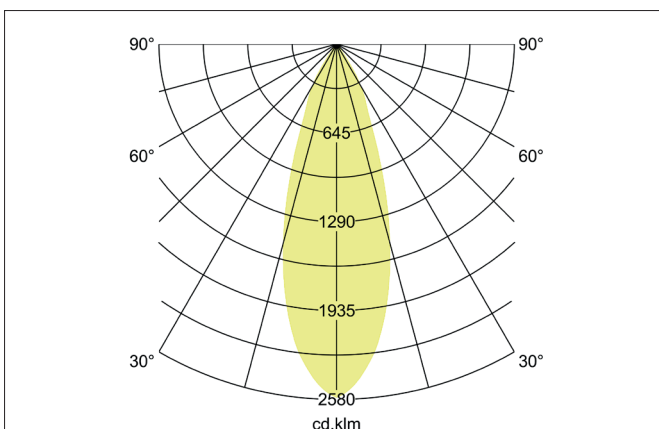

TRAXX MAXI LED track spotlight, DALI

Article no. 88723183DA

Light.
For Generations.**Tender**

LED track spotlight, DALI, Round. Luminaire diameter 70.0 mm, with rotationssymmetrical, deep, wide distributed light intensity. Luminous flux 2.800 lm, Power 1 x 24 W, Light colour warm white, Correlated color temperature (CCT) 3.000 K, Colour rendering index CRI > 90, Rated life time L80/B50 at 25 °C: 50.000 h, Housing material: Aluminium / Glass / Plastic, Colour: Black structure, Permissible ambient temperature (ta): -20 °C - +25 °C, Protection class (EN 61140): II, Degree of protection (DIN EN 60529): IP20, .With electronic driver, DALI-2 dimmable.

Article data	
Article no.	88723183DA
GTIN	4251433986645
Series name	TRAXX MAXI
Short description	LED track spotlight, DALI
Material	Aluminium / Glass / Plastic
Colour	Black
Type of surface	Structure
Shape	Round
Outer diameter	70 mm
Weight	N.N.

TRAXX MAXI LED track spotlight, DALI

Article no. 88723183DA

Light.
For Generations.

Lighting technology	
Colour temperature	3.000 K
Light colour	White
Luminous flux	2,800 lm
System efficiency	117 lm/W
Colour rendering	CRI > 90
Reflector	High-gloss
Beam angle	30°
Light sharing	Symmetric
Adjustable color temperature	No