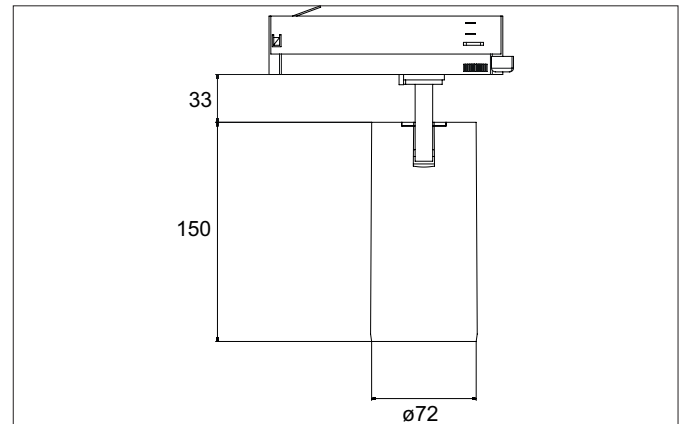

TRAXX MAXI LED track spotlight, DALI

Article no. 88723183DA

Light.
For Generations.**Tender**

LED track spotlight, DALI, Round. Luminaire diameter 70.0 mm, with rotationssymmetrical, deep, wide distributed light intensity. Luminous flux 2.800 lm, Power 1 x 24 W, Light colour warm white, Correlated color temperature (CCT) 3.000 K, Colour rendering index CRI > 90, Rated life time L80/B50 at 25 °C: 50.000 h, Housing material: Aluminium / Glass / Plastic, Colour: Black structure, Permissible ambient temperature (ta): -20 °C - +25 °C, Protection class (EN 61140): II, Degree of protection (DIN EN 60529): IP20, .With electronic driver, DALI-2 dimmable.

Article data	
Article no.	88723183DA
GTIN	4251433986645
Series name	TRAXX MAXI
Short description	LED track spotlight, DALI
Material	Aluminium / Glass / Plastic
Colour	Black
Type of surface	Structure
Shape	Round
Outer diameter	70 mm
Weight	N.N.

TRAXX MAXI LED track spotlight, DALI

Article no. 88723183DA

Light.
For Generations.

Lighting technology	
Colour temperature	3.000 K
Light colour	White
Luminous flux	2,800 lm
System efficiency	117 lm/W
Colour rendering	CRI > 90
Reflector	High-gloss
Beam angle	30°
Light sharing	Symmetric
Adjustable color temperature	No

Packing data	
Gross weight	0.796 kg
Length of packaging	290 mm
Packaging width	115 mm
Packaging height	165 mm
Disposal at end of life	This product must not be disposed of with household waste. You are obliged, to dispose of such electrical waste separately. By disposing of electrical waste and other old or defective electronics separately, you support recycling or other forms of re-use. In that way you help to take care and to avoid that harmful substances get into the environment.