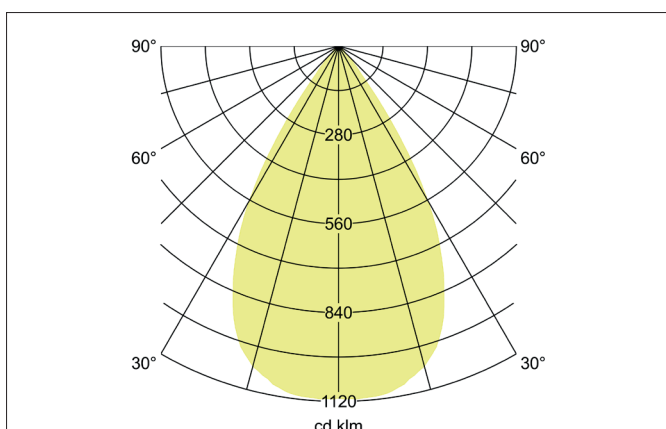

TRAXX MINI LED track spotlight, on/off switchable

Article no. 88706183

Light.
For Generations.**Tender**

LED track spotlight, on/off switchable, Round. Luminaire diameter 50.0 mm, Weight 0.378 kg, with rotationssymmetrical, deep, wide distributed light intensity.. Luminous flux 1.756 lm, Power 1 x 14,5 W, Light colour warm white, Correlated color temprature (CCT) 3.000 K, Colour rendering index CRI > 90, Rated life time L80/B50 at 25 °C: 50.000 h, Housing material: Aluminium / Glass / Plastic, Colour: Black structure, Permissible ambient temperature (ta): -20 °C - +25 °C, Protection class (EN 61140): II, Degree of protection (DIN EN 60529): IP20. With electronic driver, on/off switchable.

Article data	
Article no.	88706183
GTIN	4251433977964
Series name	TRAXX MINI
Short description	LED track spotlight, on/off switchable
Material	Aluminium / Glass / Plastic
Colour	Black
Type of surface	Structure
Shape	Round
Outer diameter	50 mm
Weight	0.378 kg
Conformance	CE, UKCA

TRAXX MINI LED track spotlight, on/off switchable

Article no. 88706183

Light.
For Generations.

Lighting technology	
Colour temperature	3.000 K
Light colour	White
Luminous flux	1,756 lm
System efficiency	121 lm/W
Colour rendering	CRI > 90
Reflector	High-gloss
Beam angle	60°
Light sharing	Symmetric
Adjustable color temperature	No