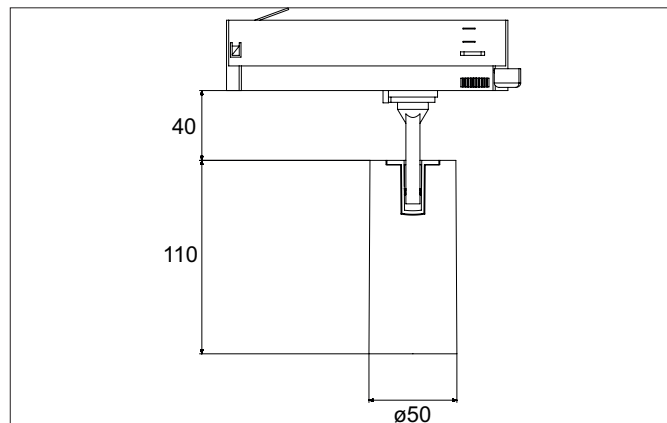

TRAXX MINI LED track spotlight, on/off switchable

Article no. 88706183

Light.
For Generations.**Tender**

LED track spotlight, on/off switchable, Round. Luminaire diameter 50.0 mm, Weight 0.378 kg, with rotationssymmetrical, deep, wide distributed light intensity.. Luminous flux 1.756 lm, Power 1 x 14,5 W, Light colour warm white, Correlated color temprature (CCT) 3.000 K, Colour rendering index CRI > 90, Rated life time L80/B50 at 25 °C: 50.000 h, Housing material: Aluminium / Glass / Plastic, Colour: Black structure, Permissible ambient temperature (ta): -20 °C - +25 °C, Protection class (EN 61140): II, Degree of protection (DIN EN 60529): IP20. With electronic driver, on/off switchable.

Article data	
Article no.	88706183
GTIN	4251433977964
Series name	TRAXX MINI
Short description	LED track spotlight, on/off switchable
Material	Aluminium / Glass / Plastic
Colour	Black
Type of surface	Structure
Shape	Round
Outer diameter	50 mm
Weight	0.378 kg
Conformance	CE, UKCA

TRAXX MINI LED track spotlight, on/off switchable

Article no. 88706183

Light.
For Generations.

Lighting technology	
Colour temperature	3.000 K
Light colour	White
Luminous flux	1,756 lm
System efficiency	121 lm/W
Colour rendering	CRI > 90
Reflector	High-gloss
Beam angle	60°
Light sharing	Symmetric
Adjustable color temperature	No

Packing data	
Gross weight	0.455 kg
Length of packaging	170 mm
Packaging width	170 mm
Packaging height	110 mm
Disposal at end of life	This product must not be disposed of with household waste. You are obliged, to dispose of such electrical waste separately. By disposing of electrical waste and other old or defective electronics separately, you support recycling or other forms of re-use. In that way you help to take care and to avoid that harmful substances get into the environment.