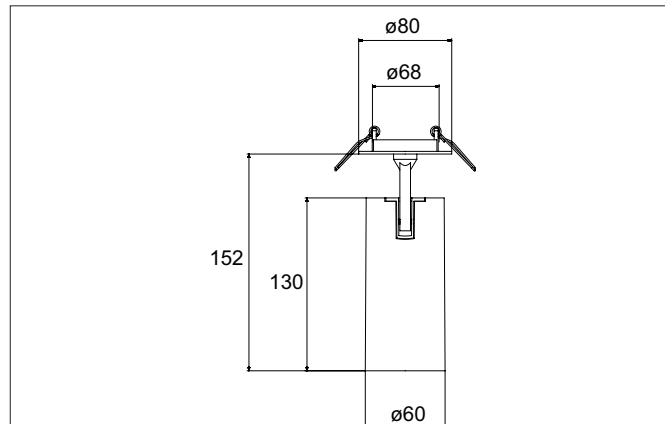

## TRAXX MIDI LED semi-recessed spotlight, DALI

Article no. 88792183DA

Light.  
For Generations.

**Tender**  
LED semi-recessed spotlight, DALI, Round. Ceiling cut-out Ø 68 mm, Installation depth 50 mm, with rotationssymmetrical, deep, wide distributed light intensity. optimal light distribution due to a glass transparent cover. Luminous flux 2.702 lm, Power 1 x 21 W, Light colour warm white, Correlated color temperature (CCT) 3.000 K, Colour rendering index CRI > 90, Rated life time L80/B50 at 25 °C: 50.000 h, Housing material: Aluminium, Colour: Black structure, Permissible ambient temperature (ta): -20 °C - +25 °C, Protection class (EN 61140): II, Degree of protection (DIN EN 60529): IP20, .With electronic driver, DALI dimmable.

Article data	
Article no.	88792183DA
GTIN	4251433987093
Series name	TRAXX MIDI
Short description	LED semi-recessed spotlight, DALI
Material	Aluminium
Colour	Black
Type of surface	Structure
Shape	Round
Built-in diameter	68 mm
Installation depth	50 mm
Weight	N.N.

**TRAXX MIDI LED semi-recessed spotlight, DALI**

Article no. 88792183DA

Light.  
For Generations.

Lighting technology	
Colour temperature	3.000 K
Light colour	White
Light output	Direct
Luminous flux	2,702 lm
System efficiency	129 lm/W
Colour rendering	CRI > 90
Reflector	High-gloss
Beam angle	25°
Light sharing	Symmetric

Mounting technology	
Mounting method	Recessed mounting
Place of installation	Ceiling-mounted
Adjustability	Rotable and pivoted
Swivel angle	90°
Rotation angle	350°
Head adjustable angle	90°
Further references	No cover with thermal insulation material
Material cover	Glass transparent
Suitable for through-wiring	No