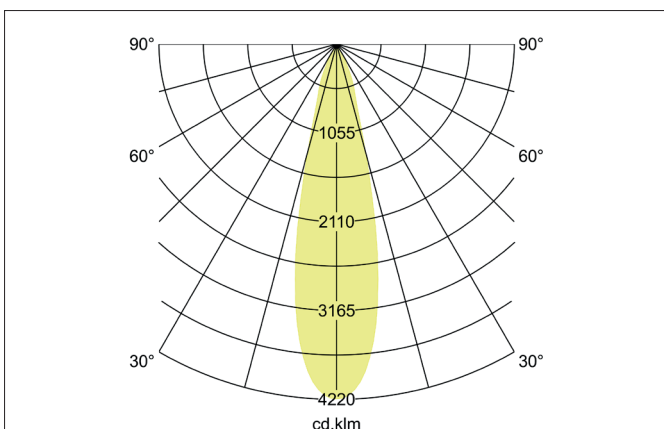

## TRAXX MIDI LED semi-recessed spotlight, DALI

Article no. 88792183DA

Light.  
For Generations.

**Tender**  
LED semi-recessed spotlight, DALI, Round. Ceiling cut-out Ø 68 mm, Installation depth 50 mm, with rotationssymmetrical, deep, wide distributed light intensity. optimal light distribution due to a glass transparent cover. Luminous flux 2.702 lm, Power 1 x 21 W, Light colour warm white, Correlated color temperature (CCT) 3.000 K, Colour rendering index CRI > 90, Rated life time L80/B50 at 25 °C: 50.000 h, Housing material: Aluminium, Colour: Black structure, Permissible ambient temperature (ta): -20 °C - +25 °C, Protection class (EN 61140): II, Degree of protection (DIN EN 60529): IP20, .With electronic driver, DALI dimmable.