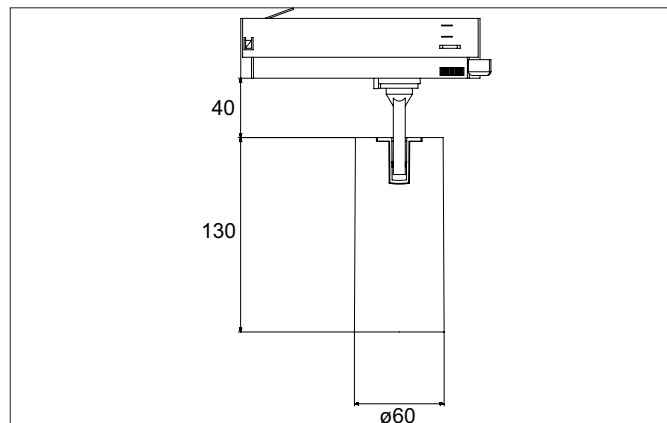

TRAXX MIDI LED track spotlight, on/off switchable

Article no. 88715183

Light.
For Generations.**Tender**

LED track spotlight, on/off switchable, Round. Luminaire diameter 60.0 mm, Weight 0.606 kg, with rotationssymmetrical, deep, wide distributed light intensity. Luminous flux 2.605 lm, Power 1 x 21 W, Light colour warm white, Correlated color temperature (CCT) 3.000 K, Colour rendering index CRI > 90, Rated life time L80/B50 at 25 °C: 50.000 h, Housing material: Aluminium / Glass / Plastic, Colour: Black structure, Permissible ambient temperature (ta): -20 °C - +25 °C, Protection class (EN 61140): II, Degree of protection (DIN EN 60529): IP20, .With electronic driver, on/off switchable.

Article data	
Article no.	88715183
GTIN	4251433978077
Series name	TRAXX MIDI
Short description	LED track spotlight, on/off switchable
Material	Aluminium / Glass / Plastic
Colour	Black
Type of surface	Structure
Shape	Round
Outer diameter	60 mm
Weight	0.606 kg

Mounting technology	
Mounting method	Surface mounting
Place of installation	Ceiling-mounted
Adjustability	Rotatable and adjustable head
Swivel angle	90°
Rotation angle	350°
Head adjustable angle	90°
Suitable for through-wiring	No

Packing data	
Gross weight	0.669 kg
Length of packaging	175 mm
Packaging width	175 mm
Packaging height	115 mm
Disposal at end of life	This product must not be disposed of with household waste. You are obliged, to dispose of such electrical waste separately. By disposing of electrical waste and other old or defective electronics separately, you support recycling or other forms of re-use. In that way you help to take care and to avoid that harmful substances get into the environment.