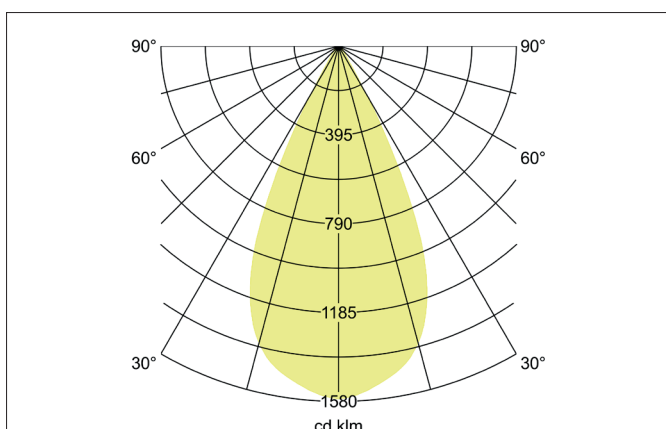

TRAXX MIDI LED track spotlight, on/off switchable

Article no. 88715183

Light.
For Generations.**Tender**

LED track spotlight, on/off switchable, Round. Luminaire diameter 60.0 mm, Weight 0.606 kg, with rotationssymmetrical, deep, wide distributed light intensity. Luminous flux 2.605 lm, Power 1 x 21 W, Light colour warm white, Correlated color temperature (CCT) 3.000 K, Colour rendering index CRI > 90, Rated life time L80/B50 at 25 °C: 50.000 h, Housing material: Aluminium / Glass / Plastic, Colour: Black structure, Permissible ambient temperature (ta): -20 °C - +25 °C, Protection class (EN 61140): II, Degree of protection (DIN EN 60529): IP20, .With electronic driver, on/off switchable.

Article data	
Article no.	88715183
GTIN	4251433978077
Series name	TRAXX MIDI
Short description	LED track spotlight, on/off switchable
Material	Aluminium / Glass / Plastic
Colour	Black
Type of surface	Structure
Shape	Round
Outer diameter	60 mm
Weight	0.606 kg