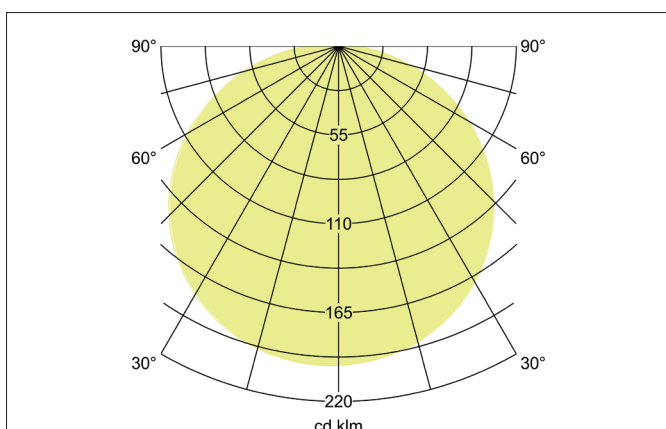

SOFT TUBE Pendant luminaire, 580 mm

Article no. 58266593

Light.
For Generations.**Tender**

Pendant luminaire, 580 mm, nickel satin / shade brick red, Round. Surface mounting, Ceiling-mounted. Fabric pendant luminaire in cylindrical shape. Polycarbonate foil diffuser. Shade material: chintz, pendant length: 1500 mm. For more available shade variants and special solutions you can download a PDF file for each product online from our website. Luminous flux measured with 5 x 10 W LED retrofit lamp (not included). Lamp holder: E27, Mounting method: Surface mounting, Place of installation: Ceiling-mounted, Degree of protection: according to DIN EN 60529 IP20, Protection class: (EN 61140) I, Voltage: 230V AC 50Hz, Power: 60 W, Amount of light sources / fittings: 5 Qty, Luminous flux : 3.040 lm, Control: Other.

Article data	
Article no.	58266593
GTIN	4251433925255
Series name	SOFT TUBE
Short description	Pendant luminaire, 580 mm
Material	Steel
Colour	Nickel
Shape	Round
Outer diameter	580 mm
Hight	180 mm
Shade colour	Brick red
Shade material	Chintz
Chintz colour code	66.8003.93
Weight	2.580 kg