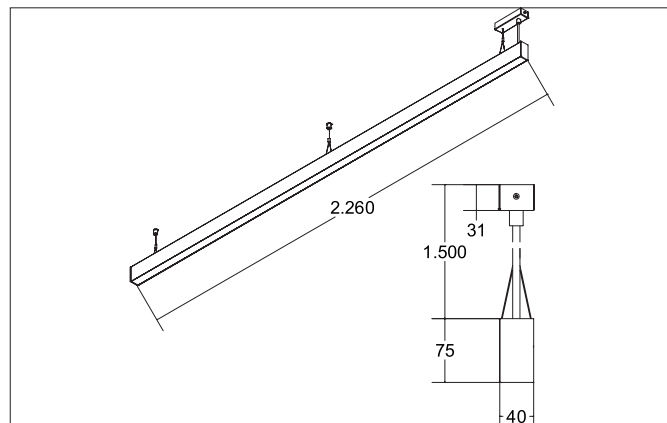

BIRO40 LED pendant profile luminaire direct

Article no. 77234693

Light.
For Generations.**Tender**

LED pendant profile luminaire direct, Rectangular. Luminaire length 2264.0 mm, Luminaire width 40.0 mm, Height 75.0 mm, for pendulum mounting. Pendulum length max. 1500.0 mm Weight 3.79 kg, with rotationssymmetrical, deep, wide distributed light intensity. optimal light distribution due to a plastic, microprismatic cover. Luminous flux 2.860 lm, UGR < 19, Power 35,8 W, Light colour warm white, Correlated color temperature (CCT) 3.000 K, Colour rendering index CRI > 90, Rated life time L70/B50 at 25 °C: 60.000 h, Rated life time L80/B50 at 25 °C: 60.000 h, Housing material: Aluminium / Acrylic, Colour: Silver, Permissible ambient temperature (ta): -20 °C - +25 °C, Protection class (EN 61140): I, Degree of protection (DIN EN 60529): IP20, .With electronic driver, DALI dimmable.

Article data	
Article no.	77234693
GTIN	4251433934943
Series name	BIRO40
Short description	LED pendant profile luminaire direct
Material	Aluminium / Acrylic
Colour	Silver
Shape	Rectangular
Length	2,264 mm
Width	40 mm
Height	75 mm
Weight	3.790 kg

Mounting technology	
Mounting method	Suspended
Place of installation	Ceiling-mounted
Adjustability	Not adjustable
stamp	UKCA
Pendulum length max.	1,500 mm
Material cover	Plastic, microprismatic

Packing data	
Gross weight	4.58 kg
Length of packaging	2,300 mm
Packaging width	160 mm
Packaging height	135 mm
Disposal at end of life	This product must not be disposed of with household waste. You are obliged, to dispose of such electrical waste separately. By disposing of electrical waste and other old or defective electronics separately, you support recycling or other forms of re-use. In that way you help to take care and to avoid that harmful substances get into the environment.