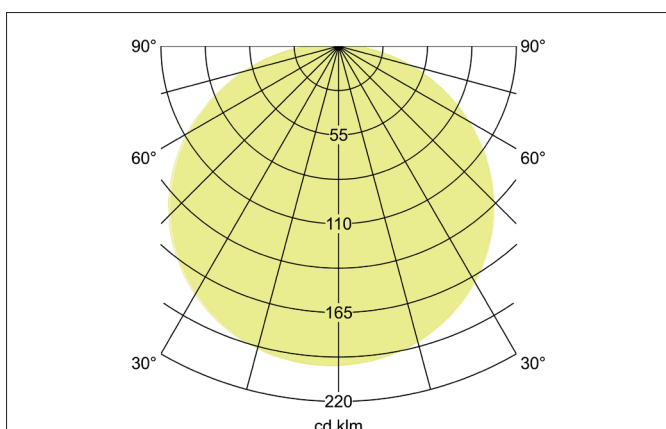

**SOFT TUBE Surface mounted luminaire, 380 mm**

Article no. 58252779

Light.  
For Generations.**Tender**

Surface mounted luminaire, 380 mm, shade light purple, Round. Surface mounting, Ceiling-mounted. Cylindrical fabric luminaire for ceiling mounting. Polycarbonate foil diffuser, shade material: chintz. For more available shade variants and special solutions you can download a PDF file for each product online from our website. Luminous flux measured with 3 x 10 W LED retrofit lamp (not included). Lamp holder: E27, Mounting method: Surface mounting, Place of installation: Ceiling-mounted, Degree of protection: according to DIN EN 60529 IP20, Protection class: (EN 61140) I, Voltage: 230V AC 50Hz, Power: 60 W, Amount of light sources / fittings: 3 Qty, Luminous flux : 1.830 lm, Control: Other.

Article data	
Article no.	58252779
GTIN	4251433937050
Series name	SOFT TUBE
Short description	Surface mounted luminaire, 380 mm
Material	Steel
Colour	White
Shape	Round
Outer diameter	380 mm
Hight	180 mm
Shade colour	Light purple
Shade material	Chintz
Chintz colour code	66.8003.79
Weight	1.470 kg

**SOFT TUBE Surface mounted luminaire, 380 mm**

Article no. 58252779

Light.  
For Generations.

Operating technology of the luminaire	
Voltage type	AC
AC nominal voltage max	230 V
Frequenz max.	50 Hz
Lamp holder	E27
Protection class	I
Degree of protection	IP20
Control	Other
Bulb change possible	Yes