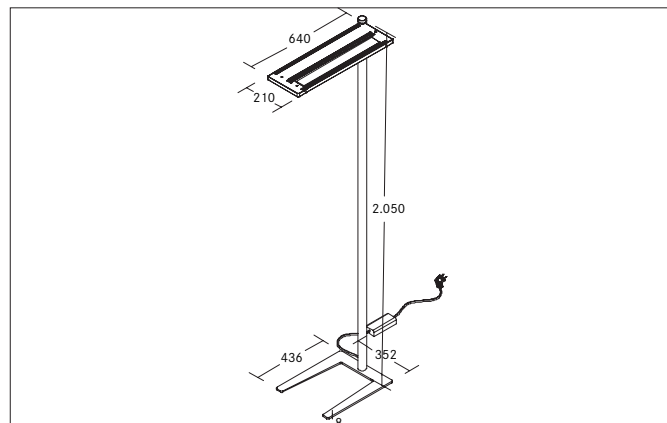

**MELODY LED-Stehleuchte, NANO-prismatische Abdeckung, mit Indirektanteil, mit Sensorik, Taster und App**

Article no. 77411694AI

Light.  
For Generations.**Tender**

LED-Stehleuchte, NANO-prismatische Abdeckung, mit Indirektanteil, mit Sensorik, Taster und App, Rectangular. Luminaire length 640.0 mm, Luminaire width 210.0 mm, Height 2050.0 mm Weight 12.1 kg, double asymmetric optimal light distribution due to a plastic, microprismatic cover. Luminous flux 7.600 lm, UGR < 19, Power 60 W, Light colour neutral white, Correlated color temprature (CCT) 4.000 K, Colour rendering index CRI > 90, Housing material: Aluminium / Steel / Plastic, Colour: Silver structure, Permissible ambient temperature (ta): -20 °C - +25 °C, Protection class (EN 61140): I, Degree of protection (DIN EN 60529): IP20, .With electronic driver, Presence detector dimmable.

Article data	
Article no.	77411694AI
GTIN	4251433970729
Series name	MELODY
Short description	LED-Stehleuchte, NANO-prismatische Abdeckung, mit Indirektanteil, mit Sensorik, Taster und App
Material	Aluminium / Steel / Plastic
Colour	Silver
Type of surface	Structure
Shape	Rectangular
Length	640 mm
Width	210 mm
Height	2050 mm
Scope of delivery	incl. supply line 2.500 mm with Schuko angle plug
Weight	12.100 kg

Mounting technology	
Mounting method	Surface mounting
Place of installation	Floor-mounted
Adjustability	Not adjustable
Material cover	Plastic, microprismatic

Packing data	
Gross weight	14.5 kg
Length of packaging	2,085 mm
Packaging width	520 mm
Packaging height	95 mm
Disposal at end of life	This product must not be disposed of with household waste. You are obliged, to dispose of such electrical waste separately. By disposing of electrical waste and other old or defective electronics separately, you support recycling or other forms of re-use. In that way you help to take care and to avoid that harmful substances get into the environment.