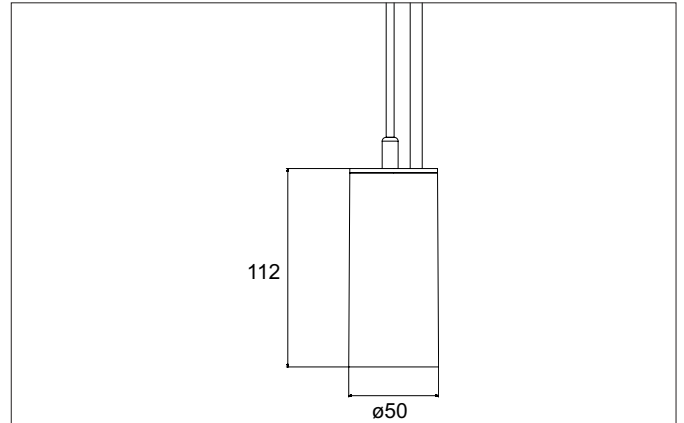

TRAXX MINI LED pendant luminaire, direct

Article no. 88866183

Light.
For Generations.**Tender**

LED pendant luminaire, direct, Round., Hight 133.0 mm, for pendulum mounting. Pendulum length max. 1500.0 mm Weight 0.549 kg, with rotationssymmetrical, deep, wide distributed light intensity. optimal light distribution due to a glass transparent cover. Luminous flux 1.858 lm, Power 1 x 14,5 W, Light colour warm white, Correlated color temprature (CCT) 3.000 K, Colour rendering index CRI > 90, Rated life time L80/B50 at 25 °C: 50.000 h, Housing material: Aluminium / Glass / Plastic, Colour: Black structure, Permissible ambient temperature (ta): -20 °C - +25 °C, Protection class (EN 61140): I, Degree of protection (DIN EN 60529): IP20, .With electronic driver, on/off switchable.

Article data	
Article no.	88866183
GTIN	4251433979104
Series name	TRAXX MINI
Short description	LED pendant luminaire, direct
Material	Aluminium / Glass / Plastic
Colour	Black
Type of surface	Structure
Shape	Round
Hight	133 mm
Weight	0.549 kg

TRAXX MINI LED pendant luminaire, direct

Article no. 88866183

Light.
For Generations.

Lighting technology	
Colour temperature	3.000 K
Light colour	White
Light output	Direct
Luminous flux	1,858 lm
System efficiency	128 lm/W
McAdam-Step	McAdam-Step 3
Colour rendering	CRI > 90
Reflector	High-gloss
Beam angle	60°
Light sharing	Symmetric
Adjustable color temperature	No

Mounting technology	
Mounting method	Suspended
Place of installation	Ceiling-mounted
Adjustability	Not adjustable
stamp	UKCA
Pendulum length max.	1,500 mm
Material cover	Glass transparent
Suitable for through-wiring	No