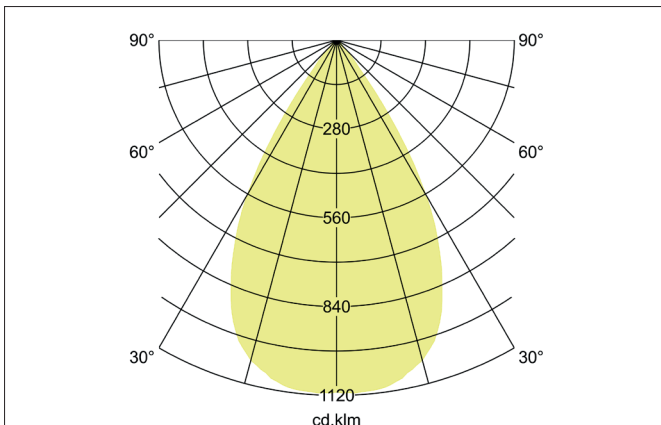

TRAXX MINI LED pendant luminaire, direct

Article no. 88866183

Light.
For Generations.**Tender**

LED pendant luminaire, direct, Round., Hight 133.0 mm, for pendulum mounting. Pendulum length max. 1500.0 mm Weight 0.549 kg, with rotationssymmetrical, deep, wide distributed light intensity. optimal light distribution due to a glass transparent cover. Luminous flux 1.858 lm, Power 1 x 14,5 W, Light colour warm white, Correlated color temprature (CCT) 3.000 K, Colour rendering index CRI > 90, Rated life time L80/B50 at 25 °C: 50.000 h, Housing material: Aluminium / Glass / Plastic, Colour: Black structure, Permissible ambient temperature (ta): -20 °C - +25 °C, Protection class (EN 61140): I, Degree of protection (DIN EN 60529): IP20, .With electronic driver, on/off switchable.

TRAXX MINI LED pendant luminaire, direct

Article no. 88866183

Light.
For Generations.

Lighting technology	
Colour temperature	3.000 K
Light colour	White
Light output	Direct
Luminous flux	1,858 lm
System efficiency	128 lm/W
McAdam-Step	McAdam-Step 3
Colour rendering	CRI > 90
Reflector	High-gloss
Beam angle	60°
Light sharing	Symmetric
Adjustable color temperature	No