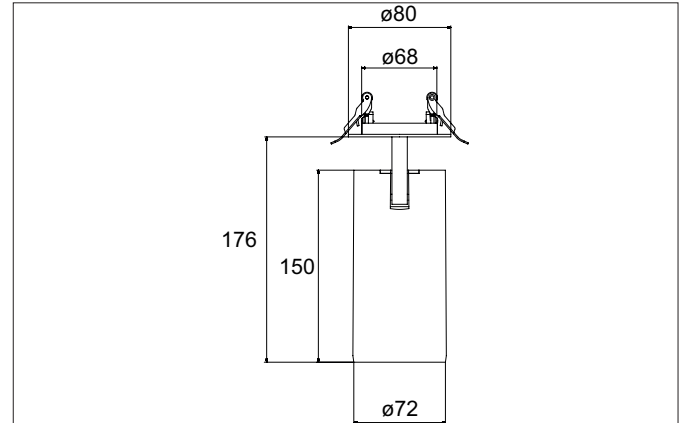

TRAXX MAXI LED semi-recessed spotlight, on/off switchable
Article no. 88803183

Light.
For Generations.

Tender

LED semi-recessed spotlight, on/off switchable, Round. Ceiling cut-out Ø 68 mm, Installation depth 50 mm, Weight 0,210 kg, with rotattionssymmetrical, deep, wide distributed light intensity. optimal light distribution due to a glass transparent cover. Luminous flux 2.882 lm, Power 1 x 24 W, Light colour warm white, Correlated color temprature (CCT) 3.000 K, Colour rendering index CRI > 90, Rated life time L80/B50 at 25 °C: 50.000 h, Housing material: Aluminium, Colour: Black structure, Permissible ambient temperature (ta): -20 °C - +25 °C, Protection class (EN 61140): II, Degree of protection (DIN EN 60529): IP20, .With electronic driver, on/off switchable.

Article data	
Article no.	88803183
GTIN	4251433974840
Series name	TRAXX MAXI
Short description	LED semi-recessed spotlight, on/off switchable
Material	Aluminium
Colour	Black
Type of surface	Structure
Shape	Round
Built-in diameter	68 mm
Installation depth	50 mm
Weight	0.210 kg

TRAXX MAXI LED semi-recessed spotlight, on/off switchable

Article no. 88803183

Light.
For Generations.

Lighting technology	
Colour temperature	3.000 K
Light colour	White
Light output	Direct
Luminous flux	2,882 lm
System efficiency	120 lm/W
Colour rendering	CRI > 90
Reflector	High-gloss
Beam angle	30°
Light sharing	Symmetric
Adjustable color temperature	No

Packing data	
Gross weight	0.82 kg
Length of packaging	71 mm
Packaging width	71 mm
Packaging height	220 mm
Disposal at end of life	This product must not be disposed of with household waste. You are obliged, to dispose of such electrical waste separately. By disposing of electrical waste and other old or defective electronics separately, you support recycling or other forms of re-use. In that way you help to take care and to avoid that harmful substances get into the environment.