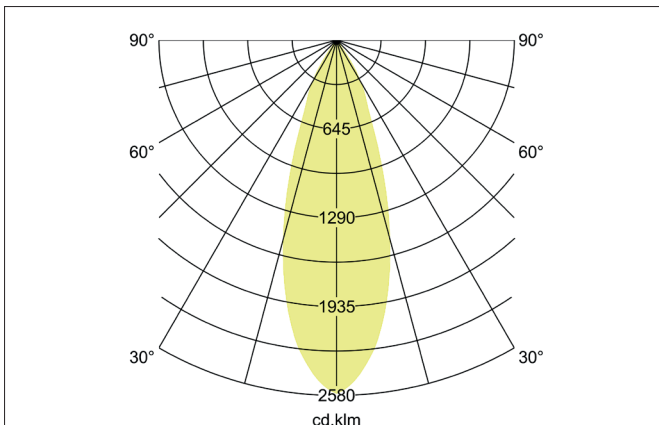

TRAXX MAXI LED semi-recessed spotlight, on/off switchable
Article no. 88803183

Light.
For Generations.

Tender

LED semi-recessed spotlight, on/off switchable, Round. Ceiling cut-out Ø 68 mm, Installation depth 50 mm, Weight 0,210 kg, with rotattionssymmetrical, deep, wide distributed light intensity. optimal light distribution due to a glass transparent cover. Luminous flux 2.882 lm, Power 1 x 24 W, Light colour warm white, Correlated color temprature (CCT) 3.000 K, Colour rendering index CRI > 90, Rated life time L80/B50 at 25 °C: 50.000 h, Housing material: Aluminium, Colour: Black structure, Permissible ambient temperature (ta): -20 °C - +25 °C, Protection class (EN 61140): II, Degree of protection (DIN EN 60529): IP20, .With electronic driver, on/off switchable.

Article data	
Article no.	88803183
GTIN	4251433974840
Series name	TRAXX MAXI
Short description	LED semi-recessed spotlight, on/off switchable
Material	Aluminium
Colour	Black
Type of surface	Structure
Shape	Round
Built-in diameter	68 mm
Installation depth	50 mm
Weight	0.210 kg

TRAXX MAXI LED semi-recessed spotlight, on/off switchable

Article no. 88803183

Light.
For Generations.

Lighting technology	
Colour temperature	3.000 K
Light colour	White
Light output	Direct
Luminous flux	2,882 lm
System efficiency	120 lm/W
Colour rendering	CRI > 90
Reflector	High-gloss
Beam angle	30°
Light sharing	Symmetric
Adjustable color temperature	No