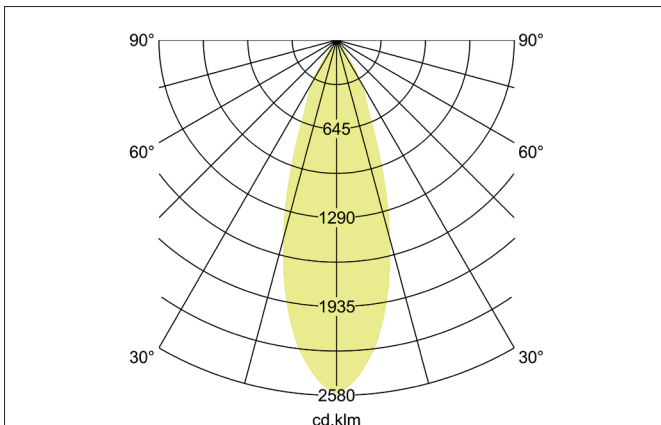

TRAXX MAXI LED track spotlight, on/off switchable

Article no. 88723183

Light.
For Generations.**Tender**

LED track spotlight, on/off switchable, Round. Luminaire diameter 70.0 mm, Weight 0.666 kg, with rotationssymmetrical, deep, wide distributed light intensity. Luminous flux 2.880 lm, Power 1 x 24 W, Light colour warm white, Correlated color temperature (CCT) 3.000 K, Colour rendering index CRI > 90, Rated life time L80/B50 at 25 °C: 50.000 h, Housing material: Aluminium / Glass / Plastic, Colour: Black structure, Permissible ambient temperature (ta): -20 °C - +25 °C, Protection class (EN 61140): II, Degree of protection (DIN EN 60529): IP20, .With electronic driver, on/off switchable.

Article data	
Article no.	88723183
GTIN	4251433978060
Series name	TRAXX MAXI
Short description	LED track spotlight, on/off switchable
Material	Aluminium / Glass / Plastic
Colour	Black
Type of surface	Structure
Shape	Round
Outer diameter	70 mm
Weight	0.666 kg

TRAXX MAXI LED track spotlight, on/off switchable

Article no. 88723183

Light.
For Generations.

Lighting technology	
Colour temperature	3.000 K
Light colour	White
Luminous flux	2,880 lm
System efficiency	120 lm/W
Colour rendering	CRI > 90
Reflector	High-gloss
Beam angle	30°
Light sharing	Symmetric
Adjustable color temperature	No