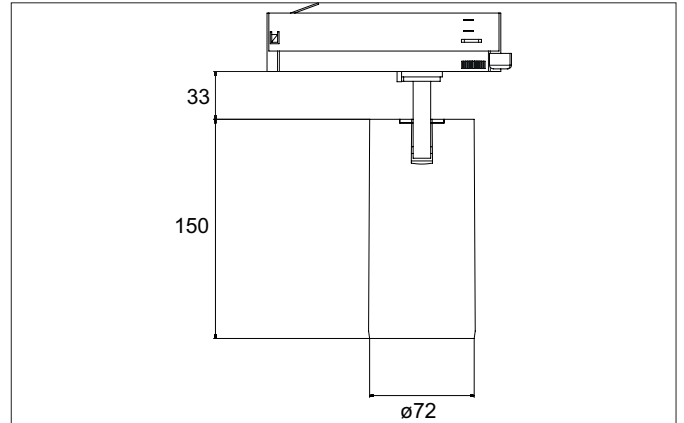

TRAXX MAXI LED track spotlight, on/off switchable

Article no. 88723183

Light.
For Generations.**Tender**

LED track spotlight, on/off switchable, Round. Luminaire diameter 70.0 mm, Weight 0.666 kg, with rotationssymmetrical, deep, wide distributed light intensity. Luminous flux 2.880 lm, Power 1 x 24 W, Light colour warm white, Correlated color temperature (CCT) 3.000 K, Colour rendering index CRI > 90, Rated life time L80/B50 at 25 °C: 50.000 h, Housing material: Aluminium / Glass / Plastic, Colour: Black structure, Permissible ambient temperature (ta): -20 °C - +25 °C, Protection class (EN 61140): II, Degree of protection (DIN EN 60529): IP20, .With electronic driver, on/off switchable.

Article data	
Article no.	88723183
GTIN	4251433978060
Series name	TRAXX MAXI
Short description	LED track spotlight, on/off switchable
Material	Aluminium / Glass / Plastic
Colour	Black
Type of surface	Structure
Shape	Round
Outer diameter	70 mm
Weight	0.666 kg

TRAXX MAXI LED track spotlight, on/off switchable

Article no. 88723183

Light.
For Generations.

Lighting technology	
Colour temperature	3.000 K
Light colour	White
Luminous flux	2,880 lm
System efficiency	120 lm/W
Colour rendering	CRI > 90
Reflector	High-gloss
Beam angle	30°
Light sharing	Symmetric
Adjustable color temperature	No

Packing data	
Gross weight	0.796 kg
Length of packaging	290 mm
Packaging width	115 mm
Packaging height	165 mm
Disposal at end of life	This product must not be disposed of with household waste. You are obliged, to dispose of such electrical waste separately. By disposing of electrical waste and other old or defective electronics separately, you support recycling or other forms of re-use. In that way you help to take care and to avoid that harmful substances get into the environment.