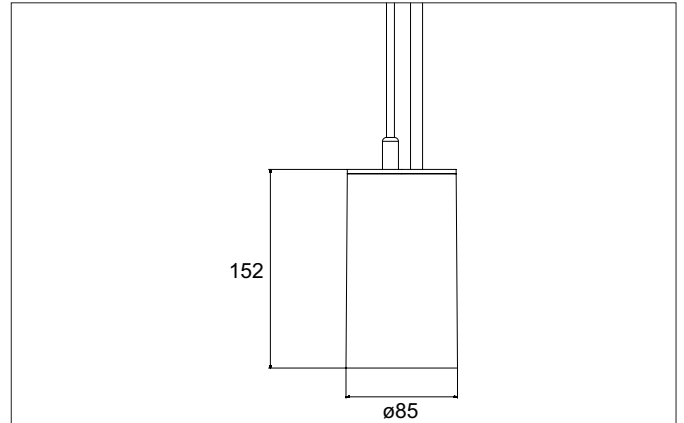

TRAXX MAXI LED pendant luminaire, on/off switchable
 Article no. 88884185

Light.
 For Generations.

Tender
 LED pendant luminaire, on/off switchable, Round., Hight 163.0 mm, for pendulum mounting. Pendulum length max. 1500.0 mm Weight 0.914 kg, with rotattionssymmetrical, deep, wide distributed light intensity. optimal light distribution due to a glass transparent cover. Luminous flux 3.738 lm, Power 1 x 28 W, Light colour neutral white, Correlated color temprature (CCT) 3.500 K, Colour rendering index CRI > 90, Rated life time L80/B50 at 25 °C: 50.000 h, Housing material: Aluminium / Glass / Plastic, Colour: Black structure, Permissible ambient temperature (ta): -20 °C - +25 °C, Protection class (EN 61140): I, Degree of protection (DIN EN 60529): IP20, .With electronic driver, on/off switchable.

Article data	
Article no.	88884185
GTIN	4251433978350
Series name	TRAXX MAXI
Short description	LED pendant luminaire, on/off switchable
Material	Aluminium / Glass / Plastic
Colour	Black
Type of surface	Structure
Shape	Round
Hight	163 mm
Weight	0.914 kg

Mounting technology	
Mounting method	Suspended
Place of installation	Ceiling-mounted
Adjustability	Not adjustable
stamp	UKCA
Pendulum length max.	1,500 mm
Material cover	Glass transparent
Suitable for through-wiring	No

Packing data	
Gross weight	0.98 kg
Length of packaging	170 mm
Packaging width	170 mm
Packaging height	110 mm
Disposal at end of life	This product must not be disposed of with household waste. You are obliged, to dispose of such electrical waste separately. By disposing of electrical waste and other old or defective electronics separately, you support recycling or other forms of re-use. In that way you help to take care and to avoid that harmful substances get into the environment.