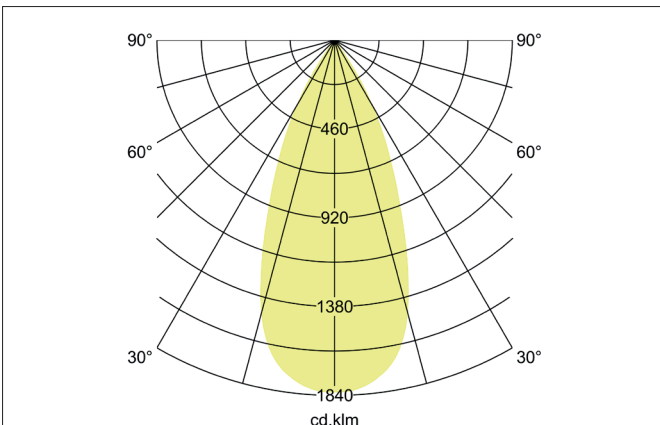

TRAXX MAXI LED pendant luminaire, on/off switchable
 Article no. 88884185

Light.
 For Generations.

Tender
 LED pendant luminaire, on/off switchable, Round., Hight 163.0 mm, for pendulum mounting. Pendulum length max. 1500.0 mm Weight 0.914 kg, with rotattionssymmetrical, deep, wide distributed light intensity. optimal light distribution due to a glass transparent cover. Luminous flux 3.738 lm, Power 1 x 28 W, Light colour neutral white, Correlated color temprature (CCT) 3.500 K, Colour rendering index CRI > 90, Rated life time L80/B50 at 25 °C: 50.000 h, Housing material: Aluminium / Glass / Plastic, Colour: Black structure, Permissible ambient temperature (ta): -20 °C - +25 °C, Protection class (EN 61140): I, Degree of protection (DIN EN 60529): IP20, .With electronic driver, on/off switchable.

Article data	
Article no.	88884185
GTIN	4251433978350
Series name	TRAXX MAXI
Short description	LED pendant luminaire, on/off switchable
Material	Aluminium / Glass / Plastic
Colour	Black
Type of surface	Structure
Shape	Round
Hight	163 mm
Weight	0.914 kg

TRAXX MAXI LED pendant luminaire, on/off switchable

Article no. 88884185

Light.
For Generations.

Lighting technology	
Colour temperature	3.500 K
Light colour	White
Light output	Direct
Luminous flux	3,738 lm
System efficiency	134 lm/W
McAdam-Step	McAdam-Step 3
Colour rendering	CRI > 90
Reflector	High-gloss
Beam angle	40°
Light sharing	Symmetric
Adjustable color temperature	No