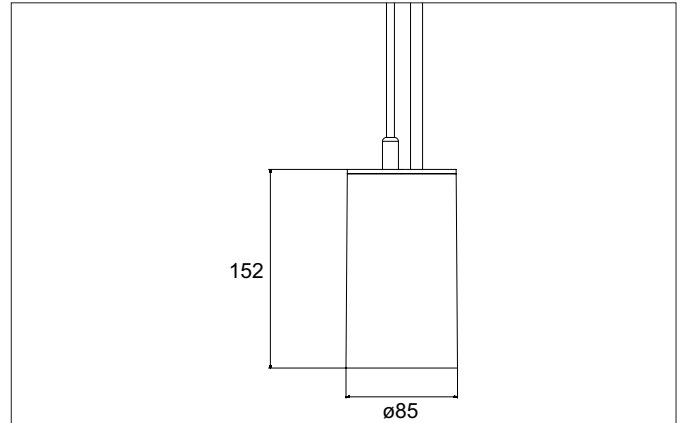

TRAXX MAXI LED pendant luminaire, on/off switchable

Article no. 88882185

Light.
For Generations.**Tender**

LED pendant luminaire, on/off switchable, Round., Hight 163.0 mm, for pendulum mounting. Pendulum length max. 1500.0 mm Weight 0.914 kg, with rotationssymmetrical, deep, wide distributed light intensity. optimal light distribution due to a glass transparent cover. Luminous flux 3.516 lm, Power 1 x 28 W, Light colour neutral white, Correlated color temprature (CCT) 3.500 K, Colour rendering index CRI > 90, Rated life time L80/B50 at 25 °C: 50.000 h, Housing material: Aluminium / Glass / Plastic, Colour: Black structure, Permissible ambient temperature (ta): -20 °C - +25 °C, Protection class (EN 61140): I, Degree of protection (DIN EN 60529): IP20, .With electronic driver, on/off switchable.

Article data	
Article no.	88882185
GTIN	4251433979296
Series name	TRAXX MAXI
Short description	LED pendant luminaire, on/off switchable
Material	Aluminium / Glass / Plastic
Colour	Black
Type of surface	Structure
Shape	Round
Hight	163 mm
Weight	0.914 kg

TRAXX MAXI LED pendant luminaire, on/off switchable

Article no. 88882185

Light.
For Generations.

Lighting technology	
Colour temperature	3.500 K
Light colour	White
Light output	Direct
Luminous flux	3,516 lm
System efficiency	126 lm/W
McAdam-Step	McAdam-Step 3
Colour rendering	CRI > 90
Reflector	High-gloss
Beam angle	20°
Light sharing	Symmetric
Adjustable color temperature	No

Mounting technology	
Mounting method	Suspended
Place of installation	Ceiling-mounted
Adjustability	Not adjustable
stamp	UKCA
Pendulum length max.	1,500 mm
Material cover	Glass transparent
Suitable for through-wiring	No