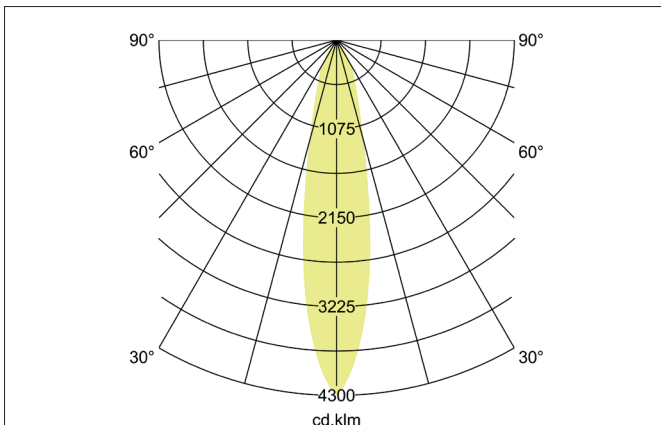

TRAXX MAXI LED pendant luminaire, on/off switchable

Article no. 88882185

Light.
For Generations.**Tender**

LED pendant luminaire, on/off switchable, Round., Hight 163.0 mm, for pendulum mounting. Pendulum length max. 1500.0 mm Weight 0.914 kg, with rotationssymmetrical, deep, wide distributed light intensity. optimal light distribution due to a glass transparent cover. Luminous flux 3.516 lm, Power 1 x 28 W, Light colour neutral white, Correlated color temprature (CCT) 3.500 K, Colour rendering index CRI > 90, Rated life time L80/B50 at 25 °C: 50.000 h, Housing material: Aluminium / Glass / Plastic, Colour: Black structure, Permissible ambient temperature (ta): -20 °C - +25 °C, Protection class (EN 61140): I, Degree of protection (DIN EN 60529): IP20, .With electronic driver, on/off switchable.

Article data	
Article no.	88882185
GTIN	4251433979296
Series name	TRAXX MAXI
Short description	LED pendant luminaire, on/off switchable
Material	Aluminium / Glass / Plastic
Colour	Black
Type of surface	Structure
Shape	Round
Hight	163 mm
Weight	0.914 kg

TRAXX MAXI LED pendant luminaire, on/off switchable

Article no. 88882185

Light.
For Generations.

Lighting technology	
Colour temperature	3.500 K
Light colour	White
Light output	Direct
Luminous flux	3,516 lm
System efficiency	126 lm/W
McAdam-Step	McAdam-Step 3
Colour rendering	CRI > 90
Reflector	High-gloss
Beam angle	20°
Light sharing	Symmetric
Adjustable color temperature	No