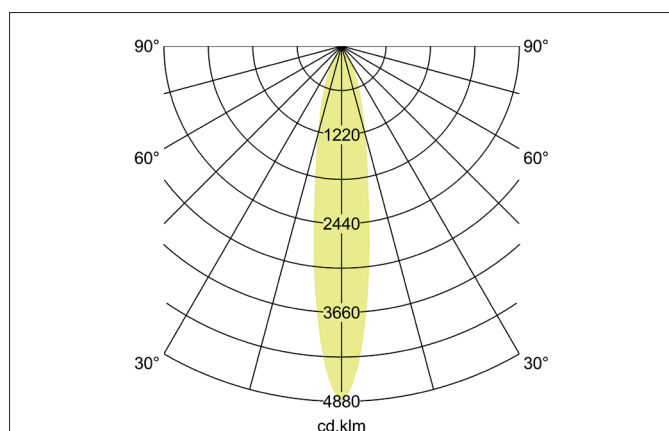

TRAXX MINI LED semi-recessed spotlight, DALI

Article no. 88782185DA

Light.
For Generations.**Tender**

LED semi-recessed spotlight, DALI, Round. Ceiling cut-out \varnothing 56 mm, Installation depth 50 mm, with rotationssymmetrical, deep, wide distributed light intensity. optimal light distribution due to a glass transparent cover. Luminous flux 1.757 lm, Power 1 x 14,5 W, Light colour neutral white, Correlated color temprature (CCT) 3.500 K, Colour rendering index CRI > 90, Rated life time L80/B50 at 25 °C: 50.000 h, Housing material: Aluminium, Colour: Black structure, Permissible ambient temperature (ta): -20 °C - +25 °C, Protection class (EN 61140): II, Degree of protection (DIN EN 60529): IP20, .With electronic driver, DALI dimmable.

Article data	
Article no.	88782185DA
GTIN	4251433987543
Series name	TRAXX MINI
Short description	LED semi-recessed spotlight, DALI
Material	Aluminium
Colour	Black
Type of surface	Structure
Shape	Round
Built-in diameter	56 mm
Installation depth	50 mm
Weight	N.N.

TRAXX MINI LED semi-recessed spotlight, DALI

Article no. 88782185DA

Light.
For Generations.

Lighting technology	
Colour temperature	3.500 K
Light colour	White
Light output	Direct
Luminous flux	1,757 lm
System efficiency	121 lm/W
Colour rendering	CRI > 90
Reflector	High-gloss
Beam angle	20°
Light sharing	Symmetric