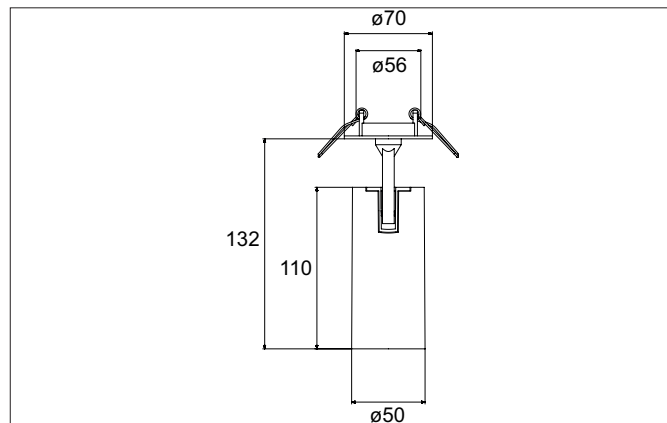

TRAXX MINI LED semi-recessed spotlight, DALI

Article no. 88782185DA

Light.
For Generations.**Tender**

LED semi-recessed spotlight, DALI, Round. Ceiling cut-out \varnothing 56 mm, Installation depth 50 mm, with rotationssymmetrical, deep, wide distributed light intensity. optimal light distribution due to a glass transparent cover. Luminous flux 1.757 lm, Power 1 x 14,5 W, Light colour neutral white, Correlated color temprature (CCT) 3.500 K, Colour rendering index CRI > 90, Rated life time L80/B50 at 25 °C: 50.000 h, Housing material: Aluminium, Colour: Black structure, Permissible ambient temperature (ta): -20 °C - +25 °C, Protection class (EN 61140): II, Degree of protection (DIN EN 60529): IP20, .With electronic driver, DALI dimmable.

Article data	
Article no.	88782185DA
GTIN	4251433987543
Series name	TRAXX MINI
Short description	LED semi-recessed spotlight, DALI
Material	Aluminium
Colour	Black
Type of surface	Structure
Shape	Round
Built-in diameter	56 mm
Installation depth	50 mm
Weight	N.N.

TRAXX MINI LED semi-recessed spotlight, DALI

Article no. 88782185DA

Light.
For Generations.

Lighting technology	
Colour temperature	3.500 K
Light colour	White
Light output	Direct
Luminous flux	1,757 lm
System efficiency	121 lm/W
Colour rendering	CRI > 90
Reflector	High-gloss
Beam angle	20°
Light sharing	Symmetric

Mounting technology	
Mounting method	Recessed mounting
Place of installation	Ceiling-mounted
Adjustability	Rotable and pivoted
Swivel angle	90°
Rotation angle	350°
Head adjustable angle	90°
Further references	No cover with thermal insulation material
Material cover	Glass transparent
Suitable for through-wiring	No