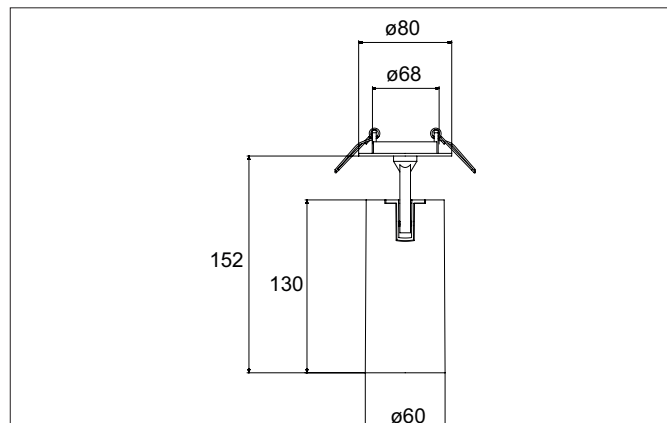

TRAXX MIDI LED semi-recessed spotlight, DALI

Article no. 88793185DA

Light.
For Generations.**Tender**

LED semi-recessed spotlight, DALI, Round. Ceiling cut-out \varnothing 68 mm, Installation depth 50 mm, with rotationssymmetrical, deep, wide distributed light intensity. optimal light distribution due to a glass transparent cover. Luminous flux 2.525 lm, Power 1 x 21 W, Light colour neutral white, Correlated color temprature (CCT) 3.500 K, Colour rendering index CRI > 90, Rated life time L80/B50 at 25 °C: 50.000 h, Housing material: Aluminium, Colour: Black structure, Permissible ambient temperature (ta): -20 °C - +25 °C, Protection class (EN 61140): II, Degree of protection (DIN EN 60529): IP20, .With electronic driver, DALI dimmable.

Article data	
Article no.	88793185DA
GTIN	4251433987604
Series name	TRAXX MIDI
Short description	LED semi-recessed spotlight, DALI
Material	Aluminium
Colour	Black
Type of surface	Structure
Shape	Round
Built-in diameter	68 mm
Installation depth	50 mm
Weight	N.N.

TRAXX MIDI LED semi-recessed spotlight, DALI

Article no. 88793185DA

Light.
For Generations.

Lighting technology	
Colour temperature	3.500 K
Light colour	White
Light output	Direct
Luminous flux	2,525 lm
System efficiency	120 lm/W
Colour rendering	CRI > 90
Reflector	High-gloss
Beam angle	30°
Light sharing	Symmetric

Mounting technology	
Mounting method	Recessed mounting
Place of installation	Ceiling-mounted
Adjustability	Rotable and pivoted
Swivel angle	90°
Rotation angle	350°
Head adjustable angle	90°
Further references	No cover with thermal insulation material
Material cover	Glass transparent
Suitable for through-wiring	No