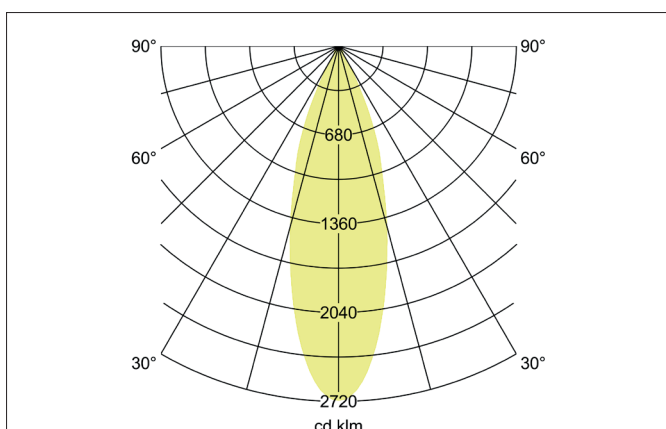

TRAXX MIDI LED semi-recessed spotlight, DALI

Article no. 88793185DA

Light.
For Generations.**Tender**

LED semi-recessed spotlight, DALI, Round. Ceiling cut-out \varnothing 68 mm, Installation depth 50 mm, with rotationssymmetrical, deep, wide distributed light intensity. optimal light distribution due to a glass transparent cover. Luminous flux 2.525 lm, Power 1 x 21 W, Light colour neutral white, Correlated color temprature (CCT) 3.500 K, Colour rendering index CRI > 90, Rated life time L80/B50 at 25 °C: 50.000 h, Housing material: Aluminium, Colour: Black structure, Permissible ambient temperature (ta): -20 °C - +25 °C, Protection class (EN 61140): II, Degree of protection (DIN EN 60529): IP20, .With electronic driver, DALI dimmable.