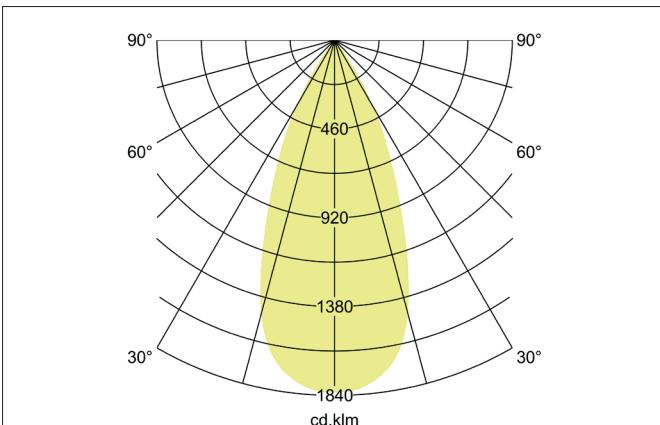

**TRAXX MAXI LED recessed spotlight, on/off switchable**  
 Article no. 88764185

Light.  
 For Generations.

**Tender**

LED recessed spotlight, on/off switchable, Round. Ceiling cut-out Ø 120 mm, Installation depth 130 mm, Weight 1,220 kg, with rotations-symmetrical, deep, wide distributed light intensity. optimal light distribution due to a glass transparent cover. Luminous flux 3.693 lm, Power 1 x 27 W, Light colour neutral white, Correlated color temprature (CCT) 3.500 K, Colour rendering index CRI > 90, Rated life time L80/ B50 at 25 °C: 50.000 h, Housing material: Aluminium / Glass / Plastic, Colour: Black structure, Permissible ambient temperature (ta): -20 °C - +25 °C, Protection class (EN 61140): II, Degree of protection (DIN EN 60529): IP20, .With electronic driver, on/off switchable.

Article data	
Article no.	88764185
GTIN	4251433975038
Series name	TRAXX MAXI
Short description	LED recessed spotlight, on/off switchable
Material	Aluminium / Glass / Plastic
Colour	Black
Type of surface	Structure
Shape	Round
Built-in diameter	120 mm
Installation depth	130 mm
Weight	1.220 kg

**TRAXX MAXI LED recessed spotlight, on/off switchable**

Article no. 88764185

Light.  
For Generations.

Lighting technology	
Colour temperature	3.500 K
Light colour	White
Light output	Direct
Luminous flux	3,693 lm
System efficiency	137 lm/W
Colour rendering	CRI > 90
Reflector	High-gloss
Beam angle	40°
Light sharing	Symmetric