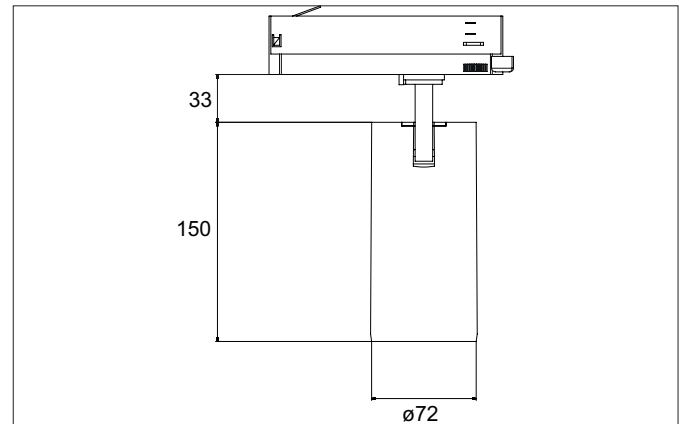

TRAXX MAXI LED track spotlight, on/off switchable

Article no. 88722185

Light.
For Generations.**Tender**

LED track spotlight, on/off switchable, Round. Luminaire diameter 70.0 mm, Weight 0.666 kg, with rotationssymmetrical, deep, wide distributed light intensity. Luminous flux 2.943 lm, Power 1 x 24 W, Light colour neutral white, Correlated color temperature (CCT) 3.500 K, Colour rendering index CRI > 90, Rated life time L80/B50 at 25 °C: 50.000 h, Housing material: Aluminium / Glass / Plastic, Colour: Black structure, Permissible ambient temperature (ta): -20 °C - +25 °C, Protection class (EN 61140): II, Degree of protection (DIN EN 60529): IP20, .With electronic driver, on/off switchable.

Article data	
Article no.	88722185
GTIN	4251433978428
Series name	TRAXX MAXI
Short description	LED track spotlight, on/off switchable
Material	Aluminium / Glass / Plastic
Colour	Black
Type of surface	Structure
Shape	Round
Outer diameter	70 mm
Weight	0.666 kg

TRAXX MAXI LED track spotlight, on/off switchable

Article no. 88722185

Light.
For Generations.

Lighting technology	
Colour temperature	3.500 K
Light colour	White
Luminous flux	2,943 lm
System efficiency	123 lm/W
Colour rendering	CRI > 90
Reflector	High-gloss
Beam angle	20°
Light sharing	Symmetric
Adjustable color temperature	No

Packing data	
Gross weight	0.796 kg
Length of packaging	290 mm
Packaging width	115 mm
Packaging height	165 mm
Disposal at end of life	This product must not be disposed of with household waste. You are obliged, to dispose of such electrical waste separately. By disposing of electrical waste and other old or defective electronics separately, you support recycling or other forms of re-use. In that way you help to take care and to avoid that harmful substances get into the environment.