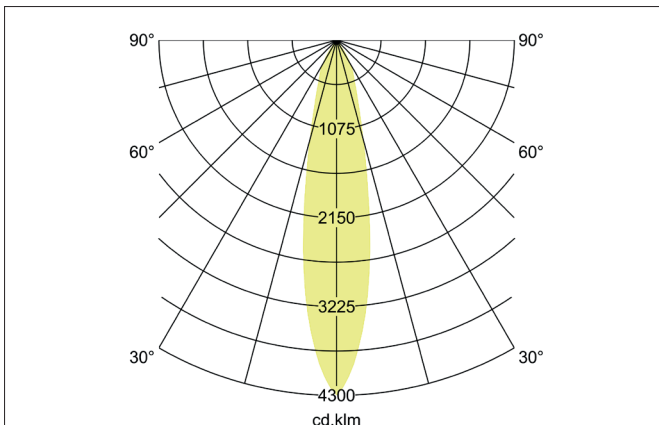

TRAXX MAXI LED track spotlight, on/off switchable

Article no. 88722185

Light.
For Generations.**Tender**

LED track spotlight, on/off switchable, Round. Luminaire diameter 70.0 mm, Weight 0.666 kg, with rotationssymmetrical, deep, wide distributed light intensity. Luminous flux 2.943 lm, Power 1 x 24 W, Light colour neutral white, Correlated color temperature (CCT) 3.500 K, Colour rendering index CRI > 90, Rated life time L80/B50 at 25 °C: 50.000 h, Housing material: Aluminium / Glass / Plastic, Colour: Black structure, Permissible ambient temperature (ta): -20 °C - +25 °C, Protection class (EN 61140): II, Degree of protection (DIN EN 60529): IP20, .With electronic driver, on/off switchable.

Article data	
Article no.	88722185
GTIN	4251433978428
Series name	TRAXX MAXI
Short description	LED track spotlight, on/off switchable
Material	Aluminium / Glass / Plastic
Colour	Black
Type of surface	Structure
Shape	Round
Outer diameter	70 mm
Weight	0.666 kg

TRAXX MAXI LED track spotlight, on/off switchable

Article no. 88722185

Light.
For Generations.

Lighting technology	
Colour temperature	3.500 K
Light colour	White
Luminous flux	2,943 lm
System efficiency	123 lm/W
Colour rendering	CRI > 90
Reflector	High-gloss
Beam angle	20°
Light sharing	Symmetric
Adjustable color temperature	No