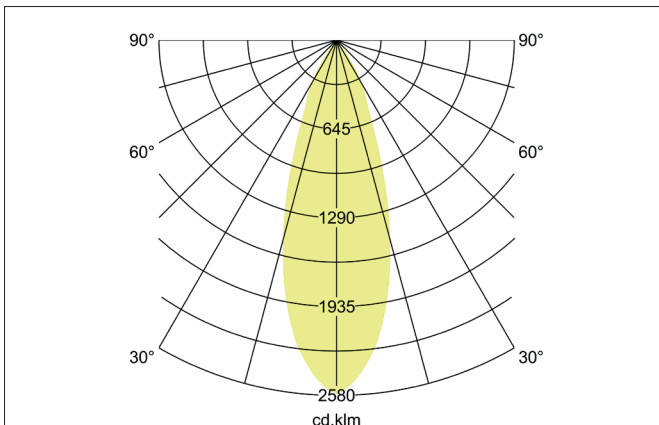

**TRAXX MAXI LED surface mounted spot, DALI**  
Article no. 88843185DA

Light.  
For Generations.

**Tender**

LED surface mounted spot, DALI, Round. Luminaire diameter 85.0 mm, Hight 163.0 mm Weight 0.655 kg, Reflector silver with rotattions-symmetrical, deep, wide distributed light intensity. optimal light distribution due to a glass transparent cover. Luminous flux 3.544 lm, Power 1 x 28 W, Light colour neutral white, Correlated color temprature (CCT) 3.500 K, Colour rendering index CRI > 90, Rated life time L80/B50 at 25 °C: 50.000 h, Housing material: Aluminium / Glass / Plastic, Colour: Black structure, Permissible ambient temperature (ta): -20 °C - +25 °C, Protection class (EN 61140): I, Degree of protection (DIN EN 60529): IP20, .With electronic driver, DALI dimmable.

Article data	
Article no.	88843185DA
GTIN	4251433987215
Series name	TRAXX MAXI
Short description	LED surface mounted spot, DALI
Material	Aluminium / Glass / Plastic
Colour	Black
Type of surface	Structure
Shape	Round
Outer diameter	85 mm
Hight	163 mm
Scope of delivery	Incl. converter for connection to the 230-V mains voltage
Weight	0.655 kg

**TRAXX MAXI LED surface mounted spot, DALI**

Article no. 88843185DA

Light.  
For Generations.

Lighting technology	
Colour temperature	3.500 K
Light colour	White
Light output	Direct
Luminous flux	3,544 lm
System efficiency	127 lm/W
Colour rendering	CRI > 90
Reflector	High-gloss
Reflector colour	silver
Beam angle	30°
Light sharing	Symmetric
Adjustable color temperature	No