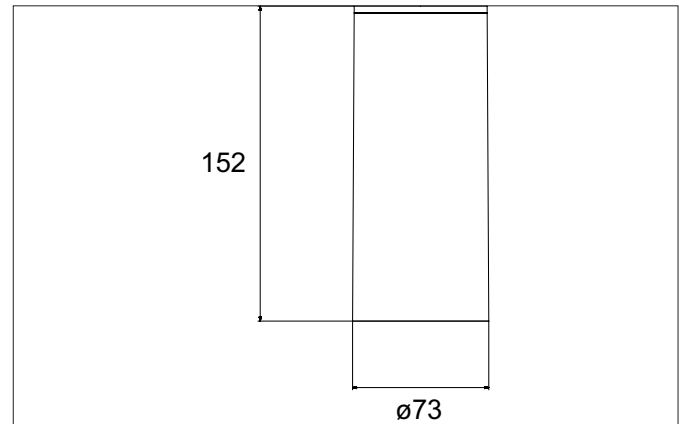

**TRAXX MAXI LED surface mounted spot, DALI**  
Article no. 88843185DA

Light.  
For Generations.

**Tender**

LED surface mounted spot, DALI, Round. Luminaire diameter 85.0 mm, Hight 163.0 mm Weight 0.655 kg, Reflector silver with rotattions-symmetrical, deep, wide distributed light intensity. optimal light distribution due to a glass transparent cover. Luminous flux 3.544 lm, Power 1 x 28 W, Light colour neutral white, Correlated color temprature (CCT) 3.500 K, Colour rendering index CRI > 90, Rated life time L80/B50 at 25 °C: 50.000 h, Housing material: Aluminium / Glass / Plastic, Colour: Black structure, Permissible ambient temperature (ta): -20 °C - +25 °C, Protection class (EN 61140): I, Degree of protection (DIN EN 60529): IP20, .With electronic driver, DALI dimmable.

Article data	
Article no.	88843185DA
GTIN	4251433987215
Series name	TRAXX MAXI
Short description	LED surface mounted spot, DALI
Material	Aluminium / Glass / Plastic
Colour	Black
Type of surface	Structure
Shape	Round
Outer diameter	85 mm
Hight	163 mm
Scope of delivery	Incl. converter for connection to the 230-V mains voltage
Weight	0.655 kg

**TRAXX MAXI LED surface mounted spot, DALI**

Article no. 88843185DA

Light.  
For Generations.

Lighting technology	
Colour temperature	3.500 K
Light colour	White
Light output	Direct
Luminous flux	3,544 lm
System efficiency	127 lm/W
Colour rendering	CRI > 90
Reflector	High-gloss
Reflector colour	silver
Beam angle	30°
Light sharing	Symmetric
Adjustable color temperature	No