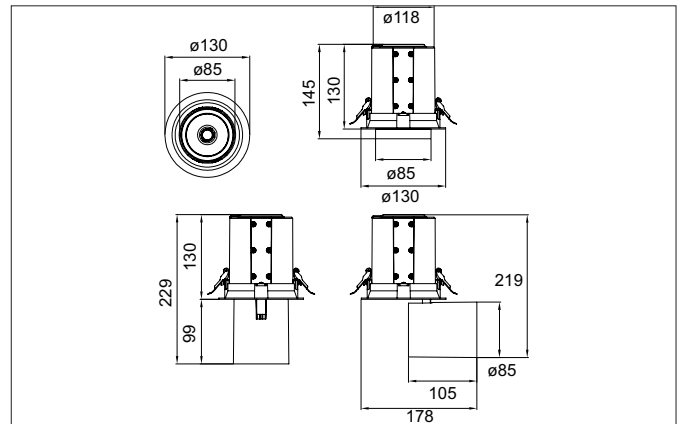

TRAXX MAXI LED recessed spotlight, DALI
Article no. 88764185DA

Light.
For Generations.

Tender

LED recessed spotlight, DALI, Round. Ceiling cut-out Ø 120 mm, Installation depth 130 mm, with rotationssymmetrical, deep, wide distributed light intensity. optimal light distribution due to a glass transparent cover. Luminous flux 3.693 lm, Power 1 x 27 W, Light colour neutral white, Correlated color temprature (CCT) 3.500 K, Colour rendering index CRI > 90, Rated life time L80/B50 at 25 °C: 50.000 h, Housing material: Aluminium / Glass / Plastic, Colour: Black structure, Permissible ambient temperature (ta): -20 °C - +25 °C, Protection class (EN 61140): II, Degree of protection (DIN EN 60529): IP20, .With electronic driver, DALI dimmable.

Article data	
Article no.	88764185DA
GTIN	4251433987321
Series name	TRAXX MAXI
Short description	LED recessed spotlight, DALI
Material	Aluminium / Glass / Plastic
Colour	Black
Type of surface	Structure
Shape	Round
Built-in diameter	120 mm
Installation depth	130 mm
Weight	N.N.

TRAXX MAXI LED recessed spotlight, DALI

Article no. 88764185DA

Light.
For Generations.

Lighting technology	
Colour temperature	3.500 K
Light colour	White
Light output	Direct
Luminous flux	3,693 lm
System efficiency	137 lm/W
Colour rendering	CRI > 90
Reflector	High-gloss
Beam angle	40°
Light sharing	Symmetric

Packing data	
Gross weight	N.N.
Length of packaging	175 mm
Packaging width	175 mm
Packaging height	150 mm
Disposal at end of life	This product must not be disposed of with household waste. You are obliged, to dispose of such electrical waste separately. By disposing of electrical waste and other old or defective electronics separately, you support recycling or other forms of re-use. In that way you help to take care and to avoid that harmful substances get into the environment.