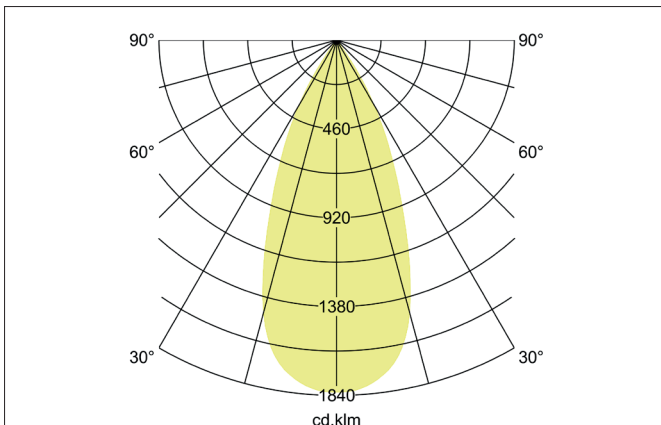

TRAXX MAXI LED recessed spotlight, DALI
Article no. 88764185DA

Light.
For Generations.

Tender

LED recessed spotlight, DALI, Round. Ceiling cut-out Ø 120 mm, Installation depth 130 mm, with rotationssymmetrical, deep, wide distributed light intensity. optimal light distribution due to a glass transparent cover. Luminous flux 3.693 lm, Power 1 x 27 W, Light colour neutral white, Correlated color temprature (CCT) 3.500 K, Colour rendering index CRI > 90, Rated life time L80/B50 at 25 °C: 50.000 h, Housing material: Aluminium / Glass / Plastic, Colour: Black structure, Permissible ambient temperature (ta): -20 °C - +25 °C, Protection class (EN 61140): II, Degree of protection (DIN EN 60529): IP20, .With electronic driver, DALI dimmable.

Article data	
Article no.	88764185DA
GTIN	4251433987321
Series name	TRAXX MAXI
Short description	LED recessed spotlight, DALI
Material	Aluminium / Glass / Plastic
Colour	Black
Type of surface	Structure
Shape	Round
Built-in diameter	120 mm
Installation depth	130 mm
Weight	N.N.