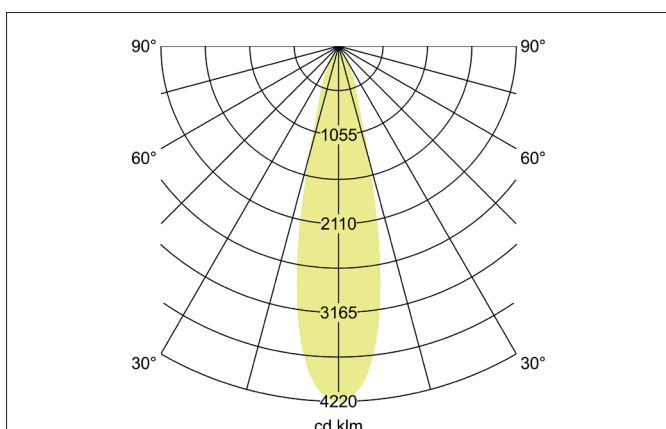

**TRAXX MIDI LED semi-recessed spotlight, DALI**

Article no. 88792185DA

Light.  
For Generations.**Tender**

LED semi-recessed spotlight, DALI, Round. Ceiling cut-out Ø 68 mm, Installation depth 50 mm, with rotationssymmetrical, deep, wide distributed light intensity. optimal light distribution due to a glass transparent cover. Luminous flux 2.519 lm, Power 1 x 21 W, Light colour neutral white, Correlated color temprature (CCT) 3.500 K, Colour rendering index CRI > 90, Rated life time L80/B50 at 25 °C: 50.000 h, Housing material: Aluminium, Colour: Black structure, Permissible ambient temperature (ta): -20 °C - +25 °C, Protection class (EN 61140): II, Degree of protection (DIN EN 60529): IP20, .With electronic driver, DALI dimmable.

Article data	
Article no.	88792185DA
GTIN	4251433987376
Series name	TRAXX MIDI
Short description	LED semi-recessed spotlight, DALI
Material	Aluminium
Colour	Black
Type of surface	Structure
Shape	Round
Built-in diameter	68 mm
Installation depth	50 mm
Weight	N.N.