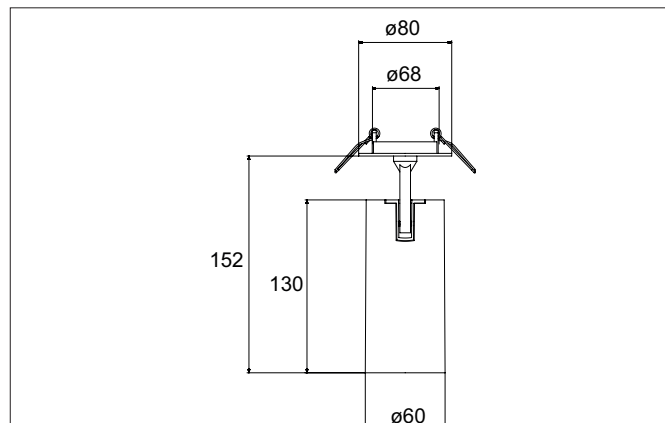

**TRAXX MIDI LED semi-recessed spotlight, DALI**

Article no. 88792185DA

Light.  
For Generations.**Tender**

LED semi-recessed spotlight, DALI, Round. Ceiling cut-out Ø 68 mm, Installation depth 50 mm, with rotationssymmetrical, deep, wide distributed light intensity. optimal light distribution due to a glass transparent cover. Luminous flux 2.519 lm, Power 1 x 21 W, Light colour neutral white, Correlated color temprature (CCT) 3.500 K, Colour rendering index CRI > 90, Rated life time L80/B50 at 25 °C: 50.000 h, Housing material: Aluminium, Colour: Black structure, Permissible ambient temperature (ta): -20 °C - +25 °C, Protection class (EN 61140): II, Degree of protection (DIN EN 60529): IP20, .With electronic driver, DALI dimmable.

Article data	
Article no.	88792185DA
GTIN	4251433987376
Series name	TRAXX MIDI
Short description	LED semi-recessed spotlight, DALI
Material	Aluminium
Colour	Black
Type of surface	Structure
Shape	Round
Built-in diameter	68 mm
Installation depth	50 mm
Weight	N.N.

**TRAXX MIDI LED semi-recessed spotlight, DALI**

Article no. 88792185DA

Light.  
For Generations.

Lighting technology	
Colour temperature	3.500 K
Light colour	White
Light output	Direct
Luminous flux	2,519 lm
System efficiency	120 lm/W
Colour rendering	CRI > 90
Reflector	High-gloss
Beam angle	25°
Light sharing	Symmetric