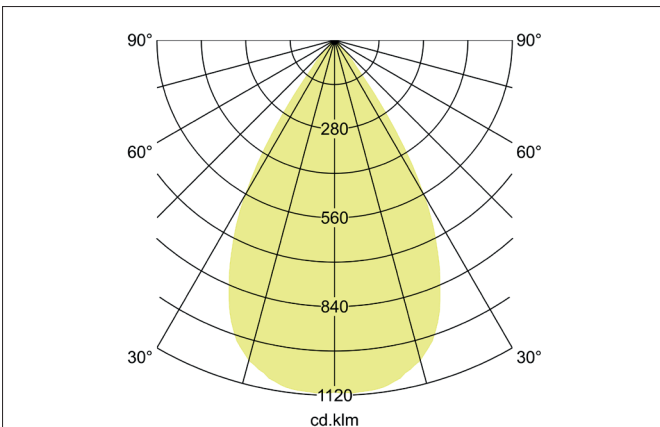

TRAXX MINI LED semi-recessed spotlight, DALI
 Article no. 88786185DA

Light.
 For Generations.

Tender
 LED semi-recessed spotlight, DALI, Round. Ceiling cut-out Ø 56 mm, Installation depth 50 mm, with rotationssymmetrical, deep, wide distributed light intensity. optimal light distribution due to a glass transparent cover. Luminous flux 1.773 lm, Power 1 x 14,5 W, Light colour neutral white, Correlated color temprature (CCT) 3.500 K, Colour rendering index CRI > 90, Rated life time L80/B50 at 25 °C: 50.000 h, Housing material: Aluminium, Colour: Black structure, Permissible ambient temperature (ta): -20 °C - +25 °C, Protection class (EN 61140): II, Degree of protection (DIN EN 60529): IP20, .With electronic driver, DALI dimmable.

TRAXX MINI LED semi-recessed spotlight, DALI

Article no. 88786 185DA

Light.
For Generations.

Lighting technology	
Colour temperature	3.500 K
Light colour	White
Light output	Direct
Luminous flux	1,773 lm
System efficiency	122 lm/W
Colour rendering	CRI > 90
Reflector	High-gloss
Beam angle	60°
Light sharing	Symmetric