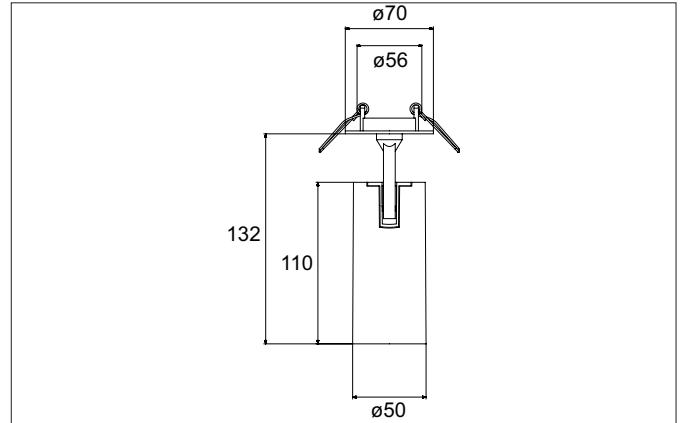

TRAXX MINI LED semi-recessed spotlight, DALI
 Article no. 88786185DA

Light.
 For Generations.

Tender
 LED semi-recessed spotlight, DALI, Round. Ceiling cut-out Ø 56 mm, Installation depth 50 mm, with rotationssymmetrical, deep, wide distributed light intensity. optimal light distribution due to a glass transparent cover. Luminous flux 1.773 lm, Power 1 x 14,5 W, Light colour neutral white, Correlated color temprature (CCT) 3.500 K, Colour rendering index CRI > 90, Rated life time L80/B50 at 25 °C: 50.000 h, Housing material: Aluminium, Colour: Black structure, Permissible ambient temperature (ta): -20 °C - +25 °C, Protection class (EN 61140): II, Degree of protection (DIN EN 60529): IP20, .With electronic driver, DALI dimmable.

Article data	
Article no.	88786185DA
GTIN	4251433987710
Series name	TRAXX MINI
Short description	LED semi-recessed spotlight, DALI
Material	Aluminium
Colour	Black
Type of surface	Structure
Shape	Round
Built-in diameter	56 mm
Installation depth	50 mm
Weight	N.N.

TRAXX MINI LED semi-recessed spotlight, DALI

Article no. 88786 185DA

Light.
For Generations.

Lighting technology	
Colour temperature	3.500 K
Light colour	White
Light output	Direct
Luminous flux	1,773 lm
System efficiency	122 lm/W
Colour rendering	CRI > 90
Reflector	High-gloss
Beam angle	60°
Light sharing	Symmetric

Mounting technology	
Mounting method	Recessed mounting
Place of installation	Ceiling-mounted
Adjustability	Rotable and pivoted
Swivel angle	90°
Rotation angle	350°
Head adjustable angle	90°
Further references	No cover with thermal insulation material
Material cover	Glass transparent
Suitable for through-wiring	No