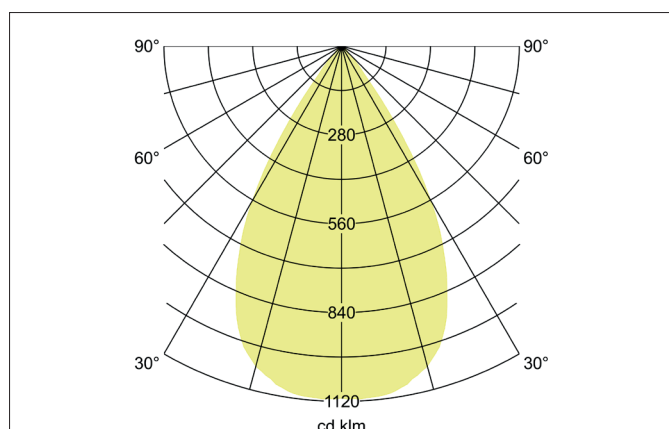

TRAXX MINI LED track spotlight, on/off switchable

Article no. 88706185

Light.
For Generations.**Tender**

LED track spotlight, on/off switchable, Round. Luminaire diameter 50.0 mm, Weight 0.378 kg, with rotationssymmetrical, deep, wide distributed light intensity. Luminous flux 1.773 lm, Power 1 x 14,5 W, Light colour neutral white, Correlated color temperature (CCT) 3.500 K, Colour rendering index CRI > 90, Rated life time L80/B50 at 25 °C: 50.000 h, Housing material: Aluminium / Glass / Plastic, Colour: Black structure, Permissible ambient temperature (ta): -20 °C - +25 °C, Protection class (EN 61140): II, Degree of protection (DIN EN 60529): IP20, .With electronic driver, on/off switchable.

Article data	
Article no.	88706185
GTIN	4251433978312
Series name	TRAXX MINI
Short description	LED track spotlight, on/off switchable
Material	Aluminium / Glass / Plastic
Colour	Black
Type of surface	Structure
Shape	Round
Outer diameter	50 mm
Weight	0.378 kg

TRAXX MINI LED track spotlight, on/off switchable

Article no. 88706185

Light.
For Generations.

Lighting technology	
Colour temperature	3.500 K
Light colour	White
Luminous flux	1,773 lm
System efficiency	122 lm/W
Colour rendering	CRI > 90
Reflector	High-gloss
Beam angle	60°
Light sharing	Symmetric
Adjustable color temperature	No