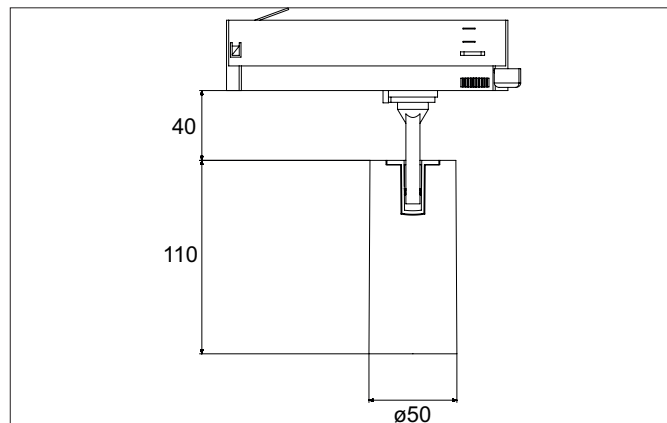

TRAXX MINI LED track spotlight, on/off switchable

Article no. 88706185

Light.
For Generations.**Tender**

LED track spotlight, on/off switchable, Round. Luminaire diameter 50.0 mm, Weight 0.378 kg, with rotationssymmetrical, deep, wide distributed light intensity. Luminous flux 1.773 lm, Power 1 x 14,5 W, Light colour neutral white, Correlated color temperature (CCT) 3.500 K, Colour rendering index CRI > 90, Rated life time L80/B50 at 25 °C: 50.000 h, Housing material: Aluminium / Glass / Plastic, Colour: Black structure, Permissible ambient temperature (ta): -20 °C - +25 °C, Protection class (EN 61140): II, Degree of protection (DIN EN 60529): IP20, .With electronic driver, on/off switchable.

Article data	
Article no.	88706185
GTIN	4251433978312
Series name	TRAXX MINI
Short description	LED track spotlight, on/off switchable
Material	Aluminium / Glass / Plastic
Colour	Black
Type of surface	Structure
Shape	Round
Outer diameter	50 mm
Weight	0.378 kg

TRAXX MINI LED track spotlight, on/off switchable

Article no. 88706185

Light.
For Generations.

Lighting technology	
Colour temperature	3.500 K
Light colour	White
Luminous flux	1,773 lm
System efficiency	122 lm/W
Colour rendering	CRI > 90
Reflector	High-gloss
Beam angle	60°
Light sharing	Symmetric
Adjustable color temperature	No

Packing data	
Gross weight	0.455 kg
Length of packaging	170 mm
Packaging width	170 mm
Packaging height	110 mm
Disposal at end of life	This product must not be disposed of with household waste. You are obliged, to dispose of such electrical waste separately. By disposing of electrical waste and other old or defective electronics separately, you support recycling or other forms of re-use. In that way you help to take care and to avoid that harmful substances get into the environment.