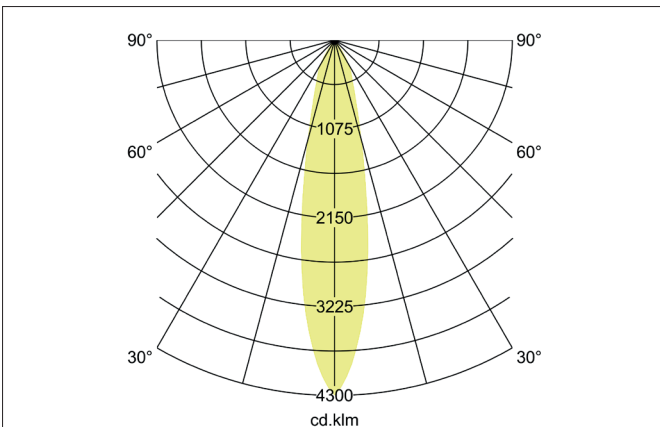

**TRAXX MAXI LED recessed spotlight, on/off switchable**  
 Article no. 88762185

Light.  
 For Generations.

**Tender**

LED recessed spotlight, on/off switchable, Round. Ceiling cut-out Ø 120 mm, Installation depth 130 mm, Weight 1,220 kg, with rotations-symmetrical, deep, wide distributed light intensity. optimal light distribution due to a glass transparent cover. Luminous flux 3.529 lm, Power 1 x 27 W, Light colour neutral white, Correlated color temprature (CCT) 3.500 K, Colour rendering index CRI > 90, Rated life time L80/ B50 at 25 °C: 50.000 h, Housing material: Aluminium / Glass / Plastic, Colour: Black structure, Permissible ambient temperature (ta): -20 °C - +25 °C, Protection class (EN 61140): II, Degree of protection (DIN EN 60529): IP20, .With electronic driver, on/off switchable.

Article data	
Article no.	88762185
GTIN	4251433975090
Series name	TRAXX MAXI
Short description	LED recessed spotlight, on/off switchable
Material	Aluminium / Glass / Plastic
Colour	Black
Type of surface	Structure
Shape	Round
Built-in diameter	120 mm
Installation depth	130 mm
Weight	1.220 kg

**TRAXX MAXI LED recessed spotlight, on/off switchable**

Article no. 88762185

Light.  
For Generations.

Lighting technology	
Colour temperature	3.500 K
Light colour	White
Light output	Direct
Luminous flux	3,529 lm
System efficiency	131 lm/W
Colour rendering	CRI > 90
Reflector	High-gloss
Beam angle	20°
Light sharing	Symmetric