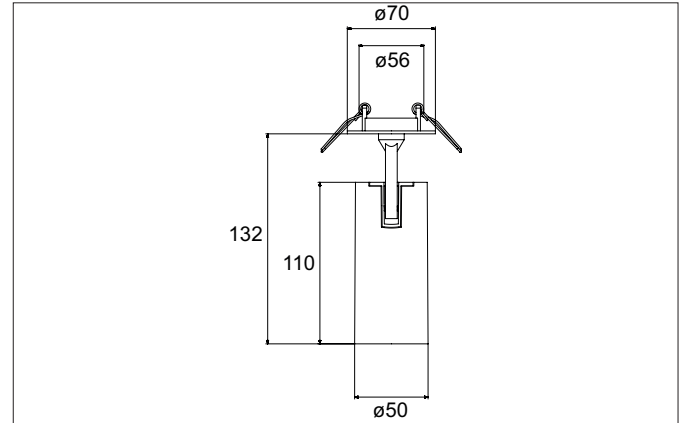

TRAXX MINI LED semi-recessed spotlight, on/off switchable

Article no. 88786185

Light.
For Generations.

Tender
LED semi-recessed spotlight, on/off switchable, Round. Ceiling cut-out Ø 56 mm, Installation depth 50 mm, Weight 0,300 kg, with rotattionssymmetrical, deep, wide distributed light intensity. optimal light distribution due to a glass transparent cover. Luminous flux 1.773 lm, Power 1 x 14,5 W, Light colour neutral white, Correlated color temprature (CCT) 3.500 K, Colour rendering index CRI > 90, Rated life time L80/B50 at 25 °C: 50.000 h, Housing material: Aluminium, Colour: Black structure, Permissible ambient temperature (ta): -20 °C - +25 °C, Protection class (EN 61140): II, Degree of protection (DIN EN 60529): IP20, .With electronic driver, on/off switchable.

Article data	
Article no.	88786185
GTIN	4251433975243
Series name	TRAXX MINI
Short description	LED semi-recessed spotlight, on/off switchable
Material	Aluminium
Colour	Black
Type of surface	Structure
Shape	Round
Built-in diameter	56 mm
Installation depth	50 mm
Weight	0.300 kg

TRAXX MINI LED semi-recessed spotlight, on/off switchable

Article no. 88786185

Light.
For Generations.

Lighting technology	
Colour temperature	3.500 K
Light colour	White
Light output	Direct
Luminous flux	1,773 lm
System efficiency	122 lm/W
Colour rendering	CRI > 90
Reflector	High-gloss
Beam angle	60°
Light sharing	Symmetric

Packing data	
Gross weight	0.35 kg
Length of packaging	50 mm
Packaging width	50 mm
Packaging height	171 mm
Disposal at end of life	This product must not be disposed of with household waste. You are obliged, to dispose of such electrical waste separately. By disposing of electrical waste and other old or defective electronics separately, you support recycling or other forms of re-use. In that way you help to take care and to avoid that harmful substances get into the environment.