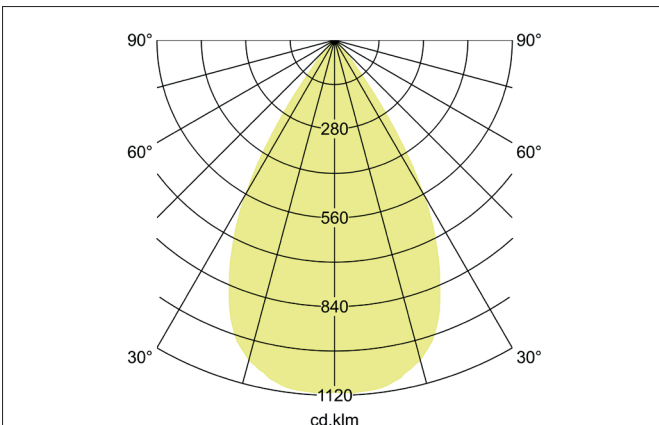

TRAXX MINI LED semi-recessed spotlight, on/off switchable

Article no. 88786185

Light.
For Generations.

Tender
LED semi-recessed spotlight, on/off switchable, Round. Ceiling cut-out Ø 56 mm, Installation depth 50 mm, Weight 0,300 kg, with rotattionssymmetrical, deep, wide distributed light intensity. optimal light distribution due to a glass transparent cover. Luminous flux 1.773 lm, Power 1 x 14,5 W, Light colour neutral white, Correlated color temprature (CCT) 3.500 K, Colour rendering index CRI > 90, Rated life time L80/B50 at 25 °C: 50.000 h, Housing material: Aluminium, Colour: Black structure, Permissible ambient temperature (ta): -20 °C - +25 °C, Protection class (EN 61140): II, Degree of protection (DIN EN 60529): IP20, .With electronic driver, on/off switchable.

Article data	
Article no.	88786185
GTIN	4251433975243
Series name	TRAXX MINI
Short description	LED semi-recessed spotlight, on/off switchable
Material	Aluminium
Colour	Black
Type of surface	Structure
Shape	Round
Built-in diameter	56 mm
Installation depth	50 mm
Weight	0.300 kg

TRAXX MINI LED semi-recessed spotlight, on/off switchable

Article no. 88786185

Light.
For Generations.

Lighting technology	
Colour temperature	3.500 K
Light colour	White
Light output	Direct
Luminous flux	1,773 lm
System efficiency	122 lm/W
Colour rendering	CRI > 90
Reflector	High-gloss
Beam angle	60°
Light sharing	Symmetric