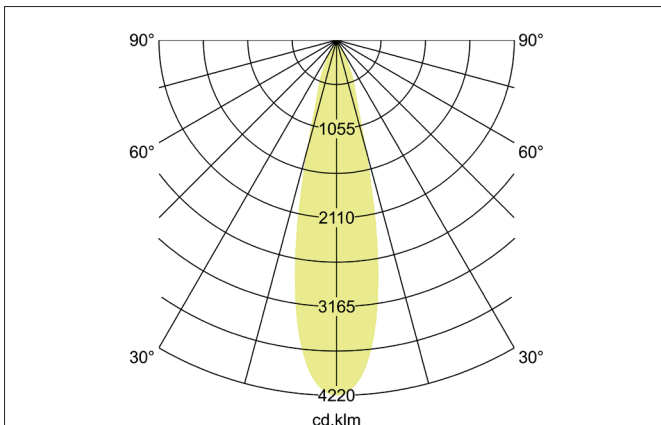

TRAXX MIDI LED recessed spotlight, on/off switchable
Article no. 88752185

Light.
For Generations.

Tender

LED recessed spotlight, on/off switchable, Round. Ceiling cut-out Ø 107 mm, Installation depth 128 mm, Weight 0,910 kg, with rotations-symmetrical, deep, wide distributed light intensity. optimal light distribution due to a glass transparent cover. Luminous flux 2.692 lm, Power 1 x 20 W, Light colour neutral white, Correlated color temperature (CCT) 3.500 K, Colour rendering index CRI > 90, Rated life time L80/B50 at 25 °C: 50.000 h, Housing material: Aluminium / Glass / Plastic, Colour: Black structure, Permissible ambient temperature (ta): -20 °C - +25 °C, Protection class (EN 61140): II, Degree of protection (DIN EN 60529): IP20, .With electronic driver, on/off switchable.

Article data	
Article no.	88752185
GTIN	4251433975069
Series name	TRAXX MIDI
Short description	LED recessed spotlight, on/off switchable
Material	Aluminium / Glass / Plastic
Colour	Black
Type of surface	Structure
Shape	Round
Built-in diameter	107 mm
Installation depth	128 mm
Weight	0.910 kg