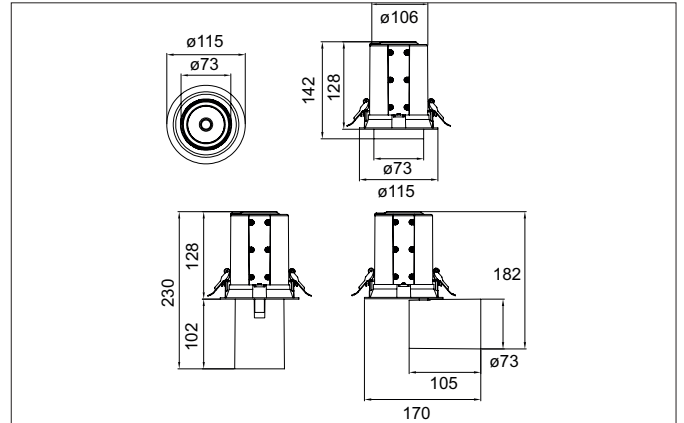

TRAXX MIDI LED recessed spotlight, on/off switchable
Article no. 88752185

Light.
For Generations.

Tender

LED recessed spotlight, on/off switchable, Round. Ceiling cut-out Ø 107 mm, Installation depth 128 mm, Weight 0,910 kg, with rotations-symmetrical, deep, wide distributed light intensity. optimal light distribution due to a glass transparent cover. Luminous flux 2.692 lm, Power 1 x 20 W, Light colour neutral white, Correlated color temperature (CCT) 3.500 K, Colour rendering index CRI > 90, Rated life time L80/B50 at 25 °C: 50.000 h, Housing material: Aluminium / Glass / Plastic, Colour: Black structure, Permissible ambient temperature (ta): -20 °C - +25 °C, Protection class (EN 61140): II, Degree of protection (DIN EN 60529): IP20, .With electronic driver, on/off switchable.

Article data	
Article no.	88752185
GTIN	4251433975069
Series name	TRAXX MIDI
Short description	LED recessed spotlight, on/off switchable
Material	Aluminium / Glass / Plastic
Colour	Black
Type of surface	Structure
Shape	Round
Built-in diameter	107 mm
Installation depth	128 mm
Weight	0.910 kg

TRAXX MIDI LED recessed spotlight, on/off switchable

Article no. 88752185

Light.
For Generations.

Lighting technology	
Colour temperature	3.500 K
Light colour	White
Light output	Direct
Luminous flux	2,692 lm
System efficiency	135 lm/W
Colour rendering	CRI > 90
Reflector	High-gloss
Beam angle	25°
Light sharing	Symmetric

Packing data	
Gross weight	0.98 kg
Length of packaging	175 mm
Packaging width	175 mm
Packaging height	150 mm
Disposal at end of life	This product must not be disposed of with household waste. You are obliged, to dispose of such electrical waste separately. By disposing of electrical waste and other old or defective electronics separately, you support recycling or other forms of re-use. In that way you help to take care and to avoid that harmful substances get into the environment.