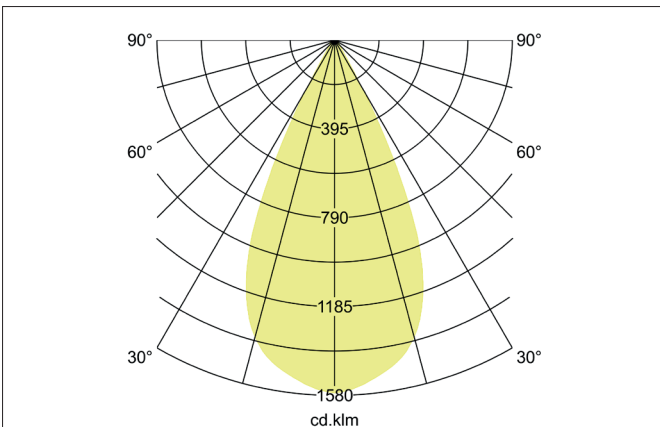

**TRAXX MIDI LED semi-recessed spotlight, on/off switchable**  
 Article no. 88795185

Light.  
 For Generations.

**Tender**  
 LED semi-recessed spotlight, on/off switchable, Round. Ceiling cut-out Ø 68 mm, Installation depth 50 mm, Weight 0,400 kg, with rotattionssymmetrical, deep, wide distributed light intensity. optimal light distribution due to a glass transparent cover. Luminous flux 2.586 lm, Power 1 x 21 W, Light colour neutral white, Correlated color temprature (CCT) 3.500 K, Colour rendering index CRI > 90, Rated life time L80/B50 at 25 °C: 50.000 h, Housing material: Aluminium, Colour: Black structure, Permissible ambient temperature (ta): -20 °C - +25 °C, Protection class (EN 61140): II, Degree of protection (DIN EN 60529): IP20, .With electronic driver, on/off switchable.

Article data	
Article no.	88795185
GTIN	4251433975304
Series name	TRAXX MIDI
Short description	LED semi-recessed spotlight, on/off switchable
Material	Aluminium
Colour	Black
Type of surface	Structure
Shape	Round
Built-in diameter	68 mm
Installation depth	50 mm
Weight	0.400 kg