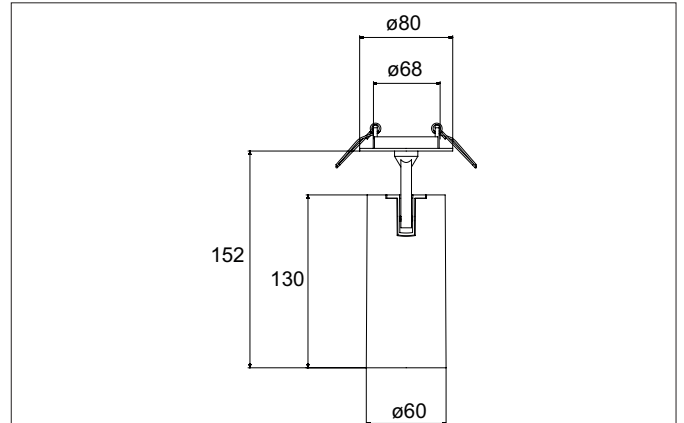

**TRAXX MIDI LED semi-recessed spotlight, on/off switchable**  
 Article no. 88795185

Light.  
 For Generations.

**Tender**  
 LED semi-recessed spotlight, on/off switchable, Round. Ceiling cut-out Ø 68 mm, Installation depth 50 mm, Weight 0,400 kg, with rotattionssymmetrical, deep, wide distributed light intensity. optimal light distribution due to a glass transparent cover. Luminous flux 2.586 lm, Power 1 x 21 W, Light colour neutral white, Correlated color temprature (CCT) 3.500 K, Colour rendering index CRI > 90, Rated life time L80/B50 at 25 °C: 50.000 h, Housing material: Aluminium, Colour: Black structure, Permissible ambient temperature (ta): -20 °C - +25 °C, Protection class (EN 61140): II, Degree of protection (DIN EN 60529): IP20, .With electronic driver, on/off switchable.

Article data	
Article no.	88795185
GTIN	4251433975304
Series name	TRAXX MIDI
Short description	LED semi-recessed spotlight, on/off switchable
Material	Aluminium
Colour	Black
Type of surface	Structure
Shape	Round
Built-in diameter	68 mm
Installation depth	50 mm
Weight	0.400 kg

**TRAXX MIDI LED semi-recessed spotlight, on/off switchable**

Article no. 88795185

Light.  
For Generations.

Lighting technology	
Colour temperature	3.500 K
Light colour	White
Light output	Direct
Luminous flux	2,586 lm
System efficiency	123 lm/W
Colour rendering	CRI > 90
Reflector	High-gloss
Beam angle	50°
Light sharing	Symmetric

Packing data	
Gross weight	0.46 kg
Length of packaging	60 mm
Packaging width	60 mm
Packaging height	191 mm
Disposal at end of life	This product must not be disposed of with household waste. You are obliged, to dispose of such electrical waste separately. By disposing of electrical waste and other old or defective electronics separately, you support recycling or other forms of re-use. In that way you help to take care and to avoid that harmful substances get into the environment.