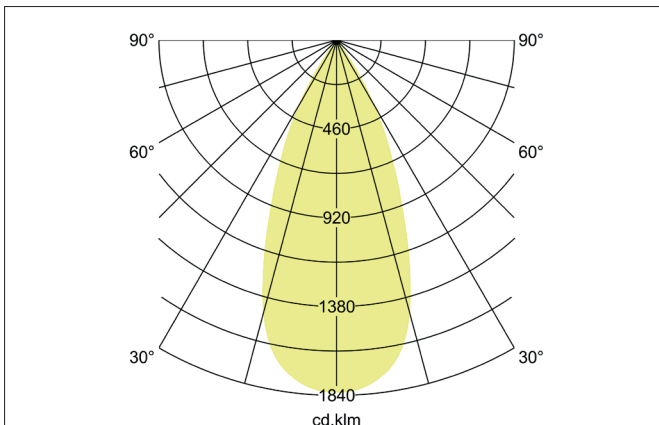

TRAXX MAXI LED track spotlight, on/off switchable

Article no. 88724185

Light.
For Generations.**Tender**

LED track spotlight, on/off switchable, Round. Luminaire diameter 70.0 mm, Weight 0.666 kg, with rotationssymmetrical, deep, wide distributed light intensity. Luminous flux 3.044 lm, Power 1 x 24 W, Light colour neutral white, Correlated color temperature (CCT) 3.500 K, Colour rendering index CRI > 90, Rated life time L80/B50 at 25 °C: 50.000 h, Housing material: Aluminium / Glass / Plastic, Colour: Black structure, Permissible ambient temperature (ta): -20 °C - +25 °C, Protection class (EN 61140): II, Degree of protection (DIN EN 60529): IP20, .With electronic driver, on/off switchable.

Article data	
Article no.	88724185
GTIN	4251433978466
Series name	TRAXX MAXI
Short description	LED track spotlight, on/off switchable
Material	Aluminium / Glass / Plastic
Colour	Black
Type of surface	Structure
Shape	Round
Outer diameter	70 mm
Weight	0.666 kg

TRAXX MAXI LED track spotlight, on/off switchable

Article no. 88724185

Light.
For Generations.

Lighting technology	
Colour temperature	3.500 K
Light colour	White
Luminous flux	3,044 lm
System efficiency	127 lm/W
Colour rendering	CRI > 90
Reflector	High-gloss
Beam angle	40°
Light sharing	Symmetric
Adjustable color temperature	No