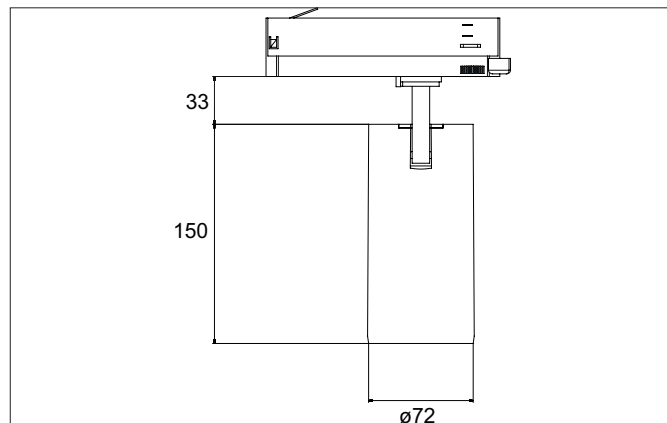

TRAXX MAXI LED track spotlight, on/off switchable

Article no. 88724185

Light.
For Generations.**Tender**

LED track spotlight, on/off switchable, Round. Luminaire diameter 70.0 mm, Weight 0.666 kg, with rotationssymmetrical, deep, wide distributed light intensity.. Luminous flux 3.044 lm, Power 1 x 24 W, Light colour neutral white, Correlated color temprature (CCT) 3.500 K, Colour rendering index CRI > 90, Rated life time L80/B50 at 25 °C: 50.000 h, Housing material: Aluminium / Glass / Plastic, Colour: Black structure, Permissible ambient temperature (ta): -20 °C - +25 °C, Protection class (EN 61140): II, Degree of protection (DIN EN 60529): IP20. With electronic driver, on/off switchable.

Article data	
Article no.	88724185
GTIN	4251433978466
Series name	TRAXX MAXI
Short description	LED track spotlight, on/off switchable
Material	Aluminium / Glass / Plastic
Colour	Black
Type of surface	Structure
Shape	Round
Outer diameter	70 mm
Weight	0.666 kg
Conformance	CE, UKCA

TRAXX MAXI LED track spotlight, on/off switchable

Article no. 88724185

Light.
For Generations.

Lighting technology	
Colour temperature	3.500 K
Light colour	White
Luminous flux	3,044 lm
System efficiency	127 lm/W
Colour rendering	CRI > 90
Reflector	High-gloss
Beam angle	40°
Light sharing	Symmetric
Adjustable color temperature	No

Packing data	
Gross weight	0.796 kg
Length of packaging	290 mm
Packaging width	115 mm
Packaging height	165 mm
Disposal at end of life	This product must not be disposed of with household waste. You are obliged, to dispose of such electrical waste separately. By disposing of electrical waste and other old or defective electronics separately, you support recycling or other forms of re-use. In that way you help to take care and to avoid that harmful substances get into the environment.