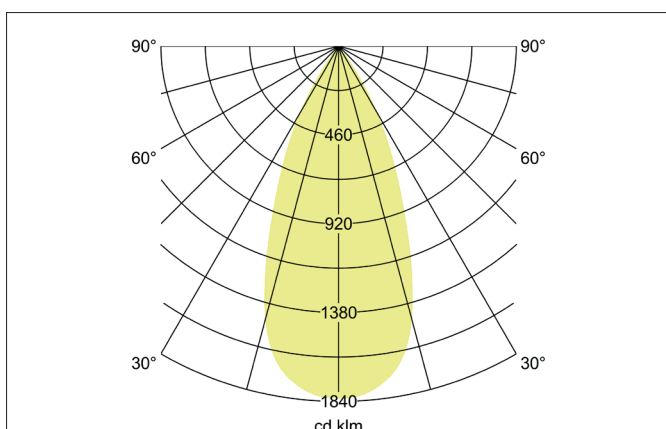

TRAXX MAXI LED track spotlight, on/off switchable

Article no. 88724185

Light.
For Generations.**Tender**

LED track spotlight, on/off switchable, Round. Luminaire diameter 70.0 mm, Weight 0.666 kg, with rotationssymmetrical, deep, wide distributed light intensity.. Luminous flux 3.044 lm, Power 1 x 24 W, Light colour neutral white, Correlated color temprature (CCT) 3.500 K, Colour rendering index CRI > 90, Rated life time L80/B50 at 25 °C: 50.000 h, Housing material: Aluminium / Glass / Plastic, Colour: Black structure, Permissible ambient temperature (ta): -20 °C - +25 °C, Protection class (EN 61140): II, Degree of protection (DIN EN 60529): IP20. With electronic driver, on/off switchable.

Article data	
Article no.	88724185
GTIN	4251433978466
Series name	TRAXX MAXI
Short description	LED track spotlight, on/off switchable
Material	Aluminium / Glass / Plastic
Colour	Black
Type of surface	Structure
Shape	Round
Outer diameter	70 mm
Weight	0.666 kg
Conformance	CE, UKCA

TRAXX MAXI LED track spotlight, on/off switchable

Article no. 88724185

Light.
For Generations.

Lighting technology	
Colour temperature	3.500 K
Light colour	White
Luminous flux	3,044 lm
System efficiency	127 lm/W
Colour rendering	CRI > 90
Reflector	High-gloss
Beam angle	40°
Light sharing	Symmetric
Adjustable color temperature	No