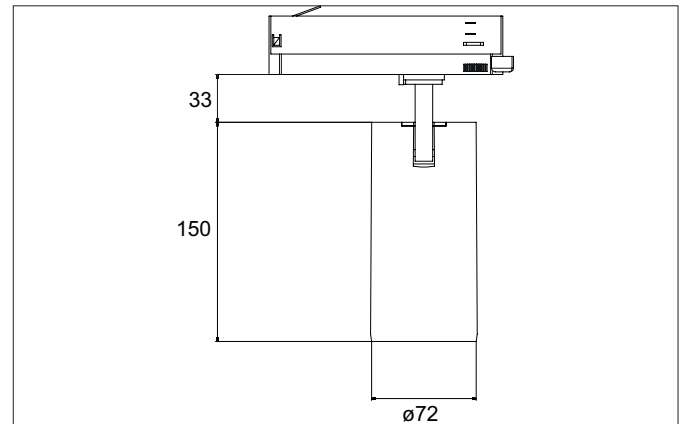

TRAXX MAXI LED track spotlight, on/off switchable

Article no. 88724185

Light.
For Generations.**Tender**

LED track spotlight, on/off switchable, Round. Luminaire diameter 70.0 mm, Weight 0.666 kg, with rotationssymmetrical, deep, wide distributed light intensity. Luminous flux 3.044 lm, Power 1 x 24 W, Light colour neutral white, Correlated color temperature (CCT) 3.500 K, Colour rendering index CRI > 90, Rated life time L80/B50 at 25 °C: 50.000 h, Housing material: Aluminium / Glass / Plastic, Colour: Black structure, Permissible ambient temperature (ta): -20 °C - +25 °C, Protection class (EN 61140): II, Degree of protection (DIN EN 60529): IP20, .With electronic driver, on/off switchable.

Article data	
Article no.	88724185
GTIN	4251433978466
Series name	TRAXX MAXI
Short description	LED track spotlight, on/off switchable
Material	Aluminium / Glass / Plastic
Colour	Black
Type of surface	Structure
Shape	Round
Outer diameter	70 mm
Weight	0.666 kg

TRAXX MAXI LED track spotlight, on/off switchable

Article no. 88724185

Light.
For Generations.

Lighting technology	
Colour temperature	3.500 K
Light colour	White
Luminous flux	3,044 lm
System efficiency	127 lm/W
Colour rendering	CRI > 90
Reflector	High-gloss
Beam angle	40°
Light sharing	Symmetric
Adjustable color temperature	No

Packing data	
Gross weight	0.796 kg
Length of packaging	290 mm
Packaging width	115 mm
Packaging height	165 mm
Disposal at end of life	This product must not be disposed of with household waste. You are obliged, to dispose of such electrical waste separately. By disposing of electrical waste and other old or defective electronics separately, you support recycling or other forms of re-use. In that way you help to take care and to avoid that harmful substances get into the environment.