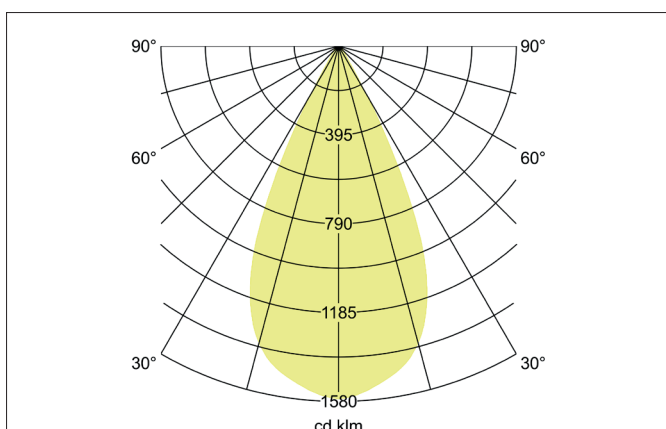

TRAXX MIDI LED track spotlight, on/off switchable

Article no. 88715185

Light.
For Generations.

Tender

LED track spotlight, on/off switchable, Round. Luminaire diameter 60.0 mm, Weight 0.606 kg, with rotationssymmetrical, deep, wide distributed light intensity. Luminous flux 2.554 lm, Power 1 x 21 W, Light colour neutral white, Correlated color temperature (CCT) 3.500 K, Colour rendering index CRI > 90, Rated life time L80/B50 at 25 °C: 50.000 h, Housing material: Aluminium / Glass / Plastic, Colour: Black structure, Permissible ambient temperature (ta): -20 °C - +25 °C, Protection class (EN 61140): II, Degree of protection (DIN EN 60529): IP20, .With electronic driver, on/off switchable.

Article data	
Article no.	88715185
GTIN	4251433978435
Series name	TRAXX MIDI
Short description	LED track spotlight, on/off switchable
Material	Aluminium / Glass / Plastic
Colour	Black
Type of surface	Structure
Shape	Round
Outer diameter	60 mm
Weight	0.606 kg