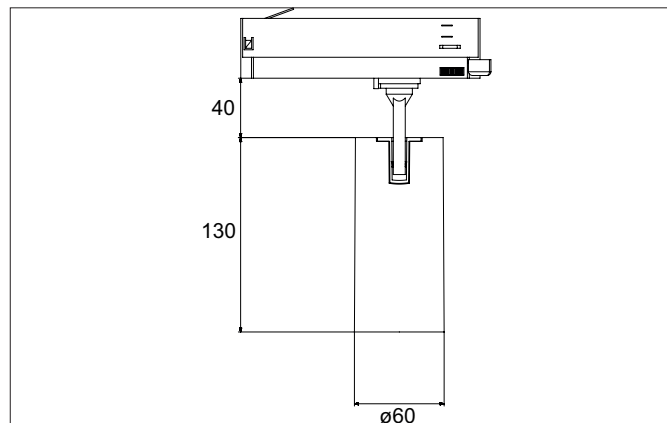

TRAXX MIDI LED track spotlight, on/off switchable

Article no. 88715185

Light.
For Generations.

Tender

LED track spotlight, on/off switchable, Round. Luminaire diameter 60.0 mm, Weight 0.606 kg, with rotationssymmetrical, deep, wide distributed light intensity. Luminous flux 2.554 lm, Power 1 x 21 W, Light colour neutral white, Correlated color temperature (CCT) 3.500 K, Colour rendering index CRI > 90, Rated life time L80/B50 at 25 °C: 50.000 h, Housing material: Aluminium / Glass / Plastic, Colour: Black structure, Permissible ambient temperature (ta): -20 °C - +25 °C, Protection class (EN 61140): II, Degree of protection (DIN EN 60529): IP20, .With electronic driver, on/off switchable.

Article data	
Article no.	88715185
GTIN	4251433978435
Series name	TRAXX MIDI
Short description	LED track spotlight, on/off switchable
Material	Aluminium / Glass / Plastic
Colour	Black
Type of surface	Structure
Shape	Round
Outer diameter	60 mm
Weight	0.606 kg

Mounting technology	
Mounting method	Surface mounting
Place of installation	Ceiling-mounted
Adjustability	Rotatable and adjustable head
Swivel angle	90°
Rotation angle	350°
Head adjustable angle	90°
Suitable for through-wiring	No

Packing data	
Gross weight	0.669 kg
Length of packaging	175 mm
Packaging width	175 mm
Packaging height	115 mm
Disposal at end of life	This product must not be disposed of with household waste. You are obliged, to dispose of such electrical waste separately. By disposing of electrical waste and other old or defective electronics separately, you support recycling or other forms of re-use. In that way you help to take care and to avoid that harmful substances get into the environment.