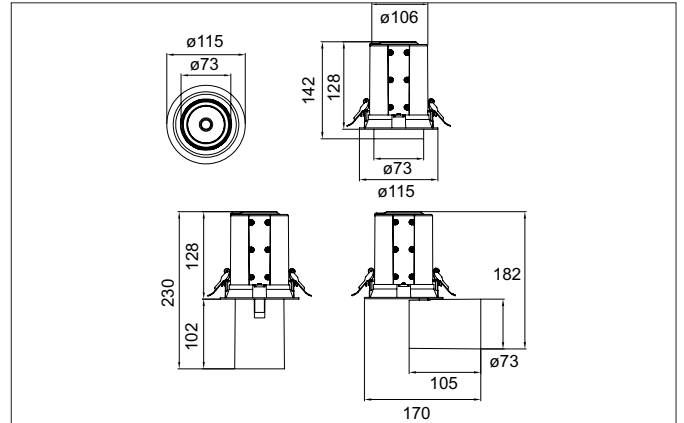

TRAXX MIDI LED recessed spotlight, DALI
 Article no. 88755 185DA

Light.
 For Generations.

Tender
 LED recessed spotlight, DALI, Round. Ceiling cut-out Ø 107 mm, Installation depth 128 mm, with rotationssymmetrical, deep, wide distributed light intensity. optimal light distribution due to a glass transparent cover. Luminous flux 2.724 lm, Power 1 x 20 W, Light colour neutral white, Correlated color temprature (CCT) 3.500 K, Colour rendering index CRI > 90, Rated life time L80/B50 at 25 °C: 50.000 h, Housing material: Aluminium / Glass / Plastic, Colour: Black structure, Permissible ambient temperature (ta): -20 °C - +25 °C, Protection class (EN 61140): II, Degree of protection (DIN EN 60529): IP20, .With electronic driver, DALI dimmable.

Article data	
Article no.	88755 185DA
GTIN	425 1433987475
Series name	TRAXX MIDI
Short description	LED recessed spotlight, DALI
Material	Aluminium / Glass / Plastic
Colour	Black
Type of surface	Structure
Shape	Round
Built-in diameter	107 mm
Installation depth	128 mm
Weight	N.N.

TRAXX MIDI LED recessed spotlight, DALI

Article no. 88755185DA

Light.
For Generations.

Lighting technology	
Colour temperature	3.500 K
Light colour	White
Light output	Direct
Luminous flux	2,724 lm
System efficiency	136 lm/W
Colour rendering	CRI > 90
Reflector	High-gloss
Beam angle	50°
Light sharing	Symmetric

Packing data	
Gross weight	N.N.
Length of packaging	175 mm
Packaging width	175 mm
Packaging height	150 mm
Disposal at end of life	This product must not be disposed of with household waste. You are obliged, to dispose of such electrical waste separately. By disposing of electrical waste and other old or defective electronics separately, you support recycling or other forms of re-use. In that way you help to take care and to avoid that harmful substances get into the environment.