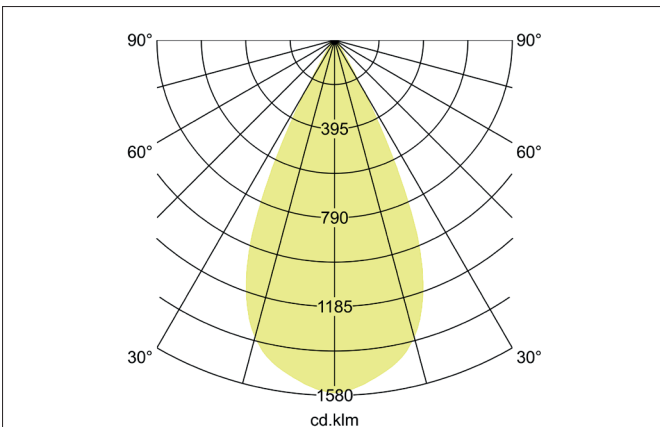

TRAXX MIDI LED recessed spotlight, DALI
 Article no. 88755 185DA

Light.
 For Generations.

Tender
 LED recessed spotlight, DALI, Round. Ceiling cut-out Ø 107 mm, Installation depth 128 mm, with rotationssymmetrical, deep, wide distributed light intensity. optimal light distribution due to a glass transparent cover. Luminous flux 2.724 lm, Power 1 x 20 W, Light colour neutral white, Correlated color temprature (CCT) 3.500 K, Colour rendering index CRI > 90, Rated life time L80/B50 at 25 °C: 50.000 h, Housing material: Aluminium / Glass / Plastic, Colour: Black structure, Permissible ambient temperature (ta): -20 °C - +25 °C, Protection class (EN 61140): II, Degree of protection (DIN EN 60529): IP20, .With electronic driver, DALI dimmable.