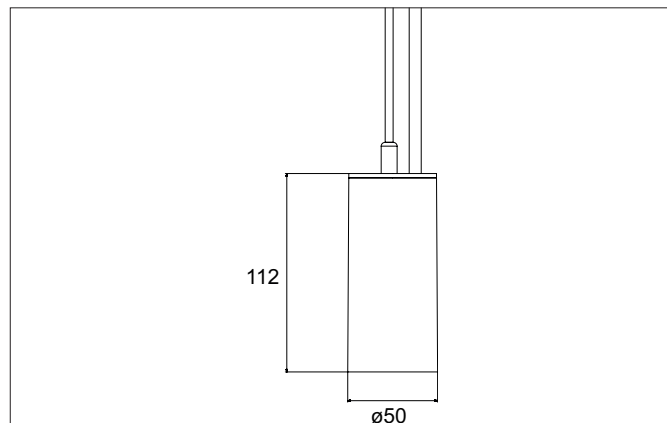

TRAXX MINI LED pendant luminaire, direct

Article no. 88864185

Light.
For Generations.

Tender
LED pendant luminaire, direct, Round., Hight 133.0 mm, for pendulum mounting. Pendulum length max. 1500.0 mm Weight 0.549 kg, with rotationssymmetrical, deep, wide distributed light intensity. optimal light distribution due to a glass transparent cover. Luminous flux 1.811 lm, Power 1 x 14,5 W, Light colour neutral white, Correlated color temprature (CCT) 3.500 K, Colour rendering index CRI > 90, Rated life time L80/B50 at 25 °C: 50.000 h, Housing material: Aluminium / Glass / Plastic, Colour: Black structure, Permissible ambient temperature (ta): -20 °C - +25 °C, Protection class (EN 61140): I, Degree of protection (DIN EN 60529): IP20, .With electronic driver, on/off swit-

Article data	
Article no.	88864185
GTIN	4251433978343
Series name	TRAXX MINI
Short description	LED pendant luminaire, direct
Material	Aluminium / Glass / Plastic
Colour	Black
Type of surface	Structure
Shape	Round
Hight	133 mm
Weight	0.549 kg

TRAXX MINI LED pendant luminaire, direct

Article no. 88864185

Light.
For Generations.

Lighting technology	
Colour temperature	3.500 K
Light colour	White
Light output	Direct
Luminous flux	1,811 lm
System efficiency	125 lm/W
McAdam-Step	McAdam-Step 3
Colour rendering	CRI > 90
Reflector	High-gloss
Beam angle	40°
Light sharing	Symmetric
Adjustable color temperature	No

Mounting technology	
Mounting method	Suspended
Place of installation	Ceiling-mounted
Adjustability	Not adjustable
stamp	UKCA
Pendulum length max.	1,500 mm
Material cover	Glass transparent
Suitable for through-wiring	No