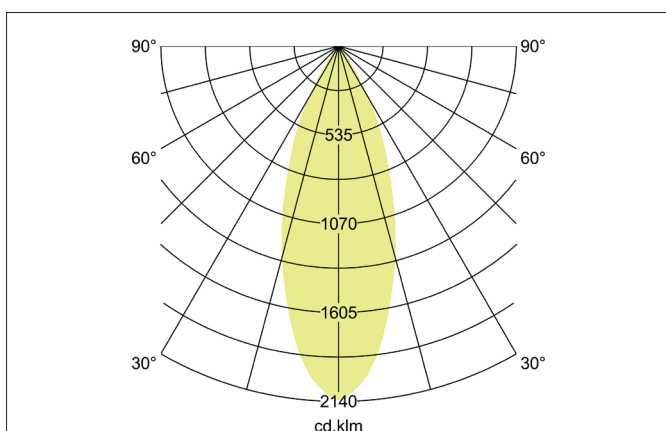

TRAXX MINI LED pendant luminaire, direct

Article no. 88864185

Light.
For Generations.

Tender
LED pendant luminaire, direct, Round., Hight 133.0 mm, for pendulum mounting. Pendulum length max. 1500.0 mm Weight 0.549 kg, with rotationssymmetrical, deep, wide distributed light intensity. optimal light distribution due to a glass transparent cover. Luminous flux 1.811 lm, Power 1 x 14,5 W, Light colour neutral white, Correlated color temprature (CCT) 3.500 K, Colour rendering index CRI > 90, Rated life time L80/B50 at 25 °C: 50.000 h, Housing material: Aluminium / Glass / Plastic, Colour: Black structure, Permissible ambient temperature (ta): -20 °C - +25 °C, Protection class (EN 61140): I, Degree of protection (DIN EN 60529): IP20, .With electronic driver, on/off swit-

Article data	
Article no.	88864185
GTIN	4251433978343
Series name	TRAXX MINI
Short description	LED pendant luminaire, direct
Material	Aluminium / Glass / Plastic
Colour	Black
Type of surface	Structure
Shape	Round
Hight	133 mm
Weight	0.549 kg

TRAXX MINI LED pendant luminaire, direct

Article no. 88864185

Light.
For Generations.

Lighting technology	
Colour temperature	3.500 K
Light colour	White
Light output	Direct
Luminous flux	1,811 lm
System efficiency	125 lm/W
McAdam-Step	McAdam-Step 3
Colour rendering	CRI > 90
Reflector	High-gloss
Beam angle	40°
Light sharing	Symmetric
Adjustable color temperature	No