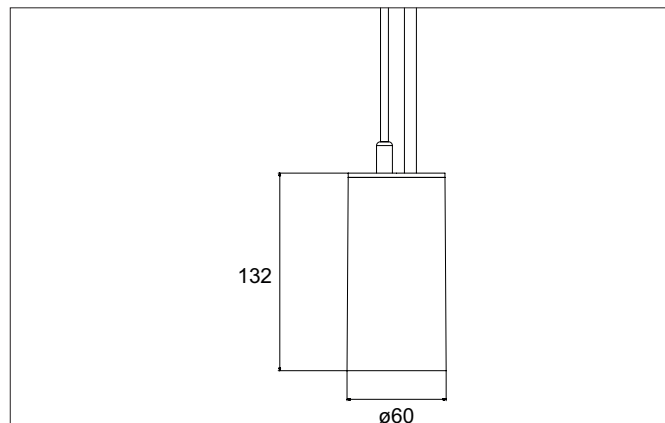

TRAXX MIDI LED pendant luminaire, on/off switchable

Article no. 88875185

Light.
For Generations.**Tender**

LED pendant luminaire, on/off switchable, Round., Hight 153.0 mm, for pendulum mounting. Pendulum length max. 1500.0 mm Weight 0.62 kg, with rotationssymmetrical, deep, wide distributed light intensity. optimal light distribution due to a glass transparent cover. Luminous flux 2.565 lm, Power 1 x 20 W, Light colour neutral white, Correlated color temperature (CCT) 3.500 K, Colour rendering index CRI > 90, Rated life time L80/B50 at 25 °C: 50.000 h, Housing material: Aluminium, Colour: Black structure, Permissible ambient temperature (ta): -20 °C - +25 °C, Protection class (EN 61140): I, Degree of protection (DIN EN 60529): IP20, .With electronic driver, on/off switchable.

Article data	
Article no.	88875185
GTIN	4251433978374
Series name	TRAXX MIDI
Short description	LED pendant luminaire, on/off switchable
Material	Aluminium
Colour	Black
Type of surface	Structure
Shape	Round
Hight	153 mm
Weight	0.620 kg

Mounting technology	
Mounting method	Suspended
Place of installation	Ceiling-mounted
Adjustability	Not adjustable
stamp	UKCA
Pendulum length max.	1,500 mm
Material cover	Glass transparent
Suitable for through-wiring	No

Packing data	
Gross weight	0.69 kg
Length of packaging	170 mm
Packaging width	170 mm
Packaging height	110 mm
Disposal at end of life	This product must not be disposed of with household waste. You are obliged, to dispose of such electrical waste separately. By disposing of electrical waste and other old or defective electronics separately, you support recycling or other forms of re-use. In that way you help to take care and to avoid that harmful substances get into the environment.