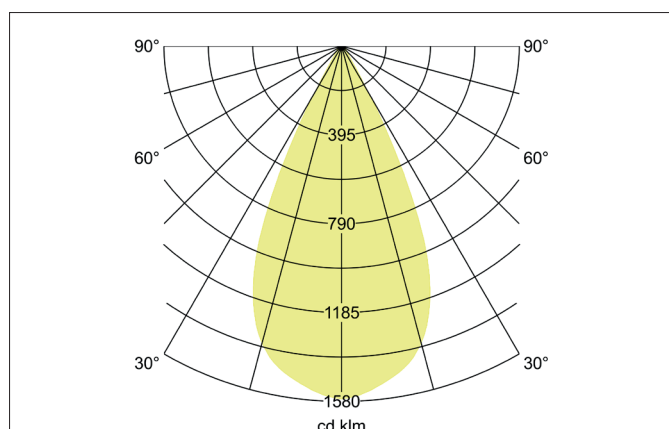

TRAXX MIDI LED pendant luminaire, on/off switchable

Article no. 88875185

Light.
For Generations.**Tender**

LED pendant luminaire, on/off switchable, Round., Hight 153.0 mm, for pendulum mounting. Pendulum length max. 1500.0 mm Weight 0.62 kg, with rotationssymmetrical, deep, wide distributed light intensity. optimal light distribution due to a glass transparent cover. Luminous flux 2.565 lm, Power 1 x 20 W, Light colour neutral white, Correlated color temperature (CCT) 3.500 K, Colour rendering index CRI > 90, Rated life time L80/B50 at 25 °C: 50.000 h, Housing material: Aluminium, Colour: Black structure, Permissible ambient temperature (ta): -20 °C - +25 °C, Protection class (EN 61140): I, Degree of protection (DIN EN 60529): IP20, .With electronic driver, on/off switchable.