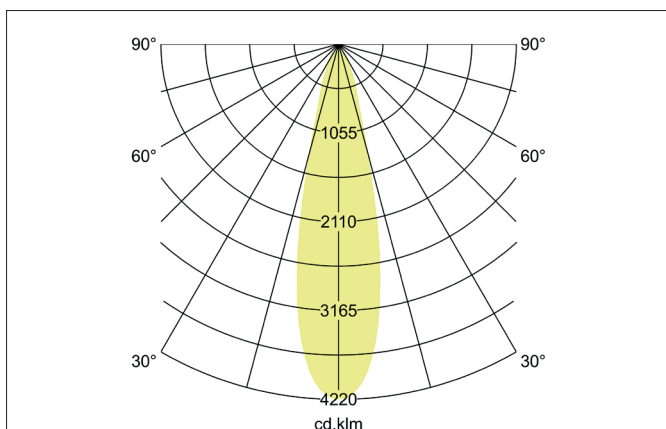

TRAXX MIDI LED surface mounted spot, on/off switchable

Article no. 88832185

Light.
For Generations.

Tender
LED surface mounted spot, on/off switchable, Round.Luminaire diameter 74.0 mm, Hight 153.0 mm Weight 0.49 kg,Reflector silver with rotationssymmetrical, deep, wide distributed light intensity. optimal light distribution due to a glass transparent cover.Luminous flux 2.558 lm, Power 1 x 20 W, Light colour neutral white, Correlated color temprature (CCT) 3.500 K, Colour rendering index CRI > 90, Rated life time L80/B50 at 25 °C: 50.000 h, Housing material: Aluminium, Colour: Black structure, Permissible ambient temperature (ta): -20 °C - +25 °C, Protection class (EN 61140): I, Degree of protection (DIN EN 60529): IP20, .With electronic driver, on/off switchable.

Article data	
Article no.	88832185
GTIN	4251433978534
Series name	TRAXX MIDI
Short description	LED surface mounted spot, on/off switchable
Material	Aluminium
Colour	Black
Type of surface	Structure
Shape	Round
Outer diameter	74 mm
Hight	153 mm
Scope of delivery	Incl. converter for connection to the 230-V mains voltage
Weight	0.490 kg

TRAXX MIDI LED surface mounted spot, on/off switchable

Article no. 88832185

Light.
For Generations.

Lighting technology	
Colour temperature	3.500 K
Light colour	White
Light output	Direct
Luminous flux	2,558 lm
System efficiency	128 lm/W
Colour rendering	CRI > 90
Reflector	High-gloss
Reflector colour	silver
Beam angle	25°
Light sharing	Symmetric
Adjustable color temperature	No