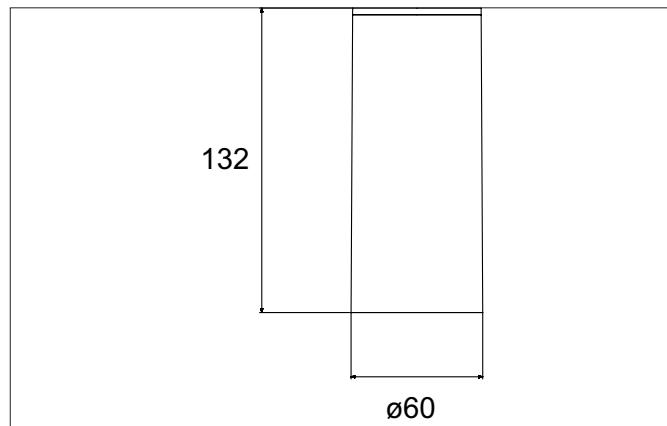

TRAXX MIDI LED surface mounted spot, on/off switchable

Article no. 88832185

Light.
For Generations.

Tender
LED surface mounted spot, on/off switchable, Round.Luminaire diameter 74.0 mm, Hight 153.0 mm Weight 0.49 kg,Reflector silver with rotationssymmetrical, deep, wide distributed light intensity. optimal light distribution due to a glass transparent cover.Luminous flux 2.558 lm, Power 1 x 20 W, Light colour neutral white, Correlated color temprature (CCT) 3.500 K, Colour rendering index CRI > 90, Rated life time L80/B50 at 25 °C: 50.000 h, Housing material: Aluminium, Colour: Black structure, Permissible ambient temperature (ta): -20 °C - +25 °C, Protection class (EN 61140): I, Degree of protection (DIN EN 60529): IP20, .With electronic driver, on/off switchable.

Article data	
Article no.	88832185
GTIN	4251433978534
Series name	TRAXX MIDI
Short description	LED surface mounted spot, on/off switchable
Material	Aluminium
Colour	Black
Type of surface	Structure
Shape	Round
Outer diameter	74 mm
Hight	153 mm
Scope of delivery	Incl. converter for connection to the 230-V mains voltage
Weight	0.490 kg

Mounting technology	
Mounting method	Surface mounting
Place of installation	Ceiling-mounted
Adjustability	Not adjustable
stamp	UKCA
Material cover	Glass transparent
Suitable for through-wiring	No

Packing data	
Gross weight	0.512 kg
Length of packaging	170 mm
Packaging width	170 mm
Packaging height	110 mm
Disposal at end of life	This product must not be disposed of with household waste. You are obliged, to dispose of such electrical waste separately. By disposing of electrical waste and other old or defective electronics separately, you support recycling or other forms of re-use. In that way you help to take care and to avoid that harmful substances get into the environment.