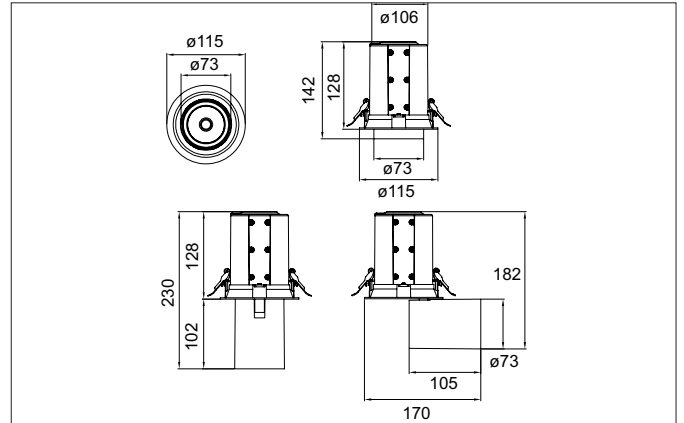

TRAXX MIDI LED recessed spotlight, on/off switchable
 Article no. 88753185

Light.
 For Generations.

Tender

LED recessed spotlight, on/off switchable, Round. Ceiling cut-out Ø 107 mm, Installation depth 128 mm, Weight 0,910 kg, with rotations-symmetrical, deep, wide distributed light intensity. optimal light distribution due to a glass transparent cover. Luminous flux 2.553 lm, Power 1 x 20 W, Light colour neutral white, Correlated color temprature (CCT) 3.500 K, Colour rendering index CRI > 90, Rated life time L80/ B50 at 25 °C: 50.000 h, Housing material: Aluminium / Glass / Plastic, Colour: Black structure, Permissible ambient temperature (ta): -20 °C - +25 °C, Protection class (EN 61140): II, Degree of protection (DIN EN 60529): IP20, .With electronic driver, on/off switchable.

Article data	
Article no.	88753185
GTIN	4251433975076
Series name	TRAXX MIDI
Short description	LED recessed spotlight, on/off switchable
Material	Aluminium / Glass / Plastic
Colour	Black
Type of surface	Structure
Shape	Round
Built-in diameter	107 mm
Installation depth	128 mm
Weight	0.910 kg

TRAXX MIDI LED recessed spotlight, on/off switchable

Article no. 88753185

Light.
For Generations.

Lighting technology	
Colour temperature	3.500 K
Light colour	White
Light output	Direct
Luminous flux	2,553 lm
System efficiency	128 lm/W
Colour rendering	CRI > 90
Reflector	High-gloss
Beam angle	30°
Light sharing	Symmetric

Packing data	
Gross weight	0.98 kg
Length of packaging	175 mm
Packaging width	175 mm
Packaging height	150 mm
Disposal at end of life	This product must not be disposed of with household waste. You are obliged, to dispose of such electrical waste separately. By disposing of electrical waste and other old or defective electronics separately, you support recycling or other forms of re-use. In that way you help to take care and to avoid that harmful substances get into the environment.