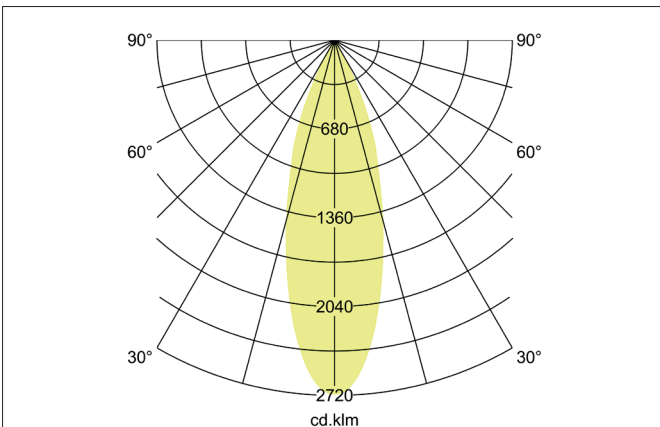

TRAXX MIDI LED recessed spotlight, on/off switchable
 Article no. 88753185

Light.
 For Generations.

Tender

LED recessed spotlight, on/off switchable, Round. Ceiling cut-out Ø 107 mm, Installation depth 128 mm, Weight 0,910 kg, with rotations-symmetrical, deep, wide distributed light intensity. optimal light distribution due to a glass transparent cover. Luminous flux 2.553 lm, Power 1 x 20 W, Light colour neutral white, Correlated color temprature (CCT) 3.500 K, Colour rendering index CRI > 90, Rated life time L80/ B50 at 25 °C: 50.000 h, Housing material: Aluminium / Glass / Plastic, Colour: Black structure, Permissible ambient temperature (ta): -20 °C - +25 °C, Protection class (EN 61140): II, Degree of protection (DIN EN 60529): IP20, .With electronic driver, on/off switchable.