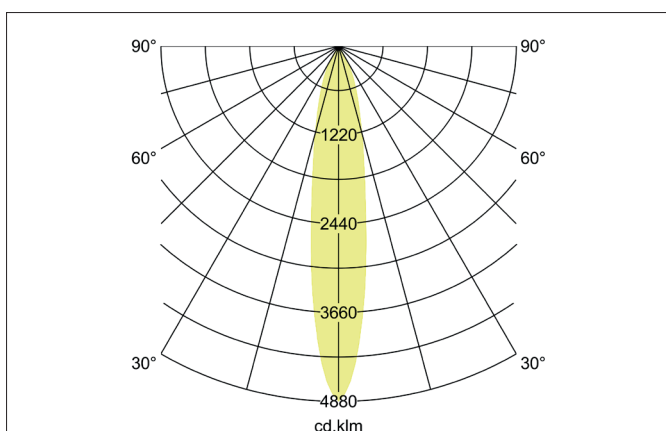

TRAXX MINI LED track spotlight, on/off switchable

Article no. 88702185

Light.
For Generations.**Tender**

LED track spotlight, on/off switchable, Round. Luminaire diameter 50.0 mm, Weight 0.378 kg, with rotationssymmetrical, deep, wide distributed light intensity. Luminous flux 1.757 lm, Power 1 x 14,5 W, Light colour neutral white, Correlated color temperature (CCT) 3.500 K, Colour rendering index CRI > 90, Rated life time L80/B50 at 25 °C: 50.000 h, Housing material: Aluminium / Glass / Plastic, Colour: Black structure, Permissible ambient temperature (ta): -20 °C - +25 °C, Protection class (EN 61140): II, Degree of protection (DIN EN 60529): IP20, .With electronic driver, on/off switchable.

Article data	
Article no.	88702185
GTIN	4251433978305
Series name	TRAXX MINI
Short description	LED track spotlight, on/off switchable
Material	Aluminium / Glass / Plastic
Colour	Black
Type of surface	Structure
Shape	Round
Outer diameter	50 mm
Weight	0.378 kg

TRAXX MINI LED track spotlight, on/off switchable

Article no. 88702185

Light.
For Generations.

Lighting technology	
Colour temperature	3.500 K
Light colour	White
Luminous flux	1,757 lm
System efficiency	121 lm/W
Colour rendering	CRI > 90
Reflector	High-gloss
Beam angle	20°
Light sharing	Symmetric
Adjustable color temperature	No