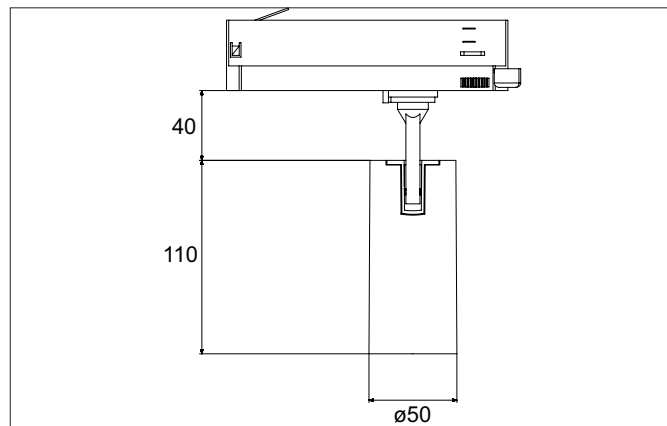

TRAXX MINI LED track spotlight, on/off switchable

Article no. 88702185

Light.
For Generations.**Tender**

LED track spotlight, on/off switchable, Round. Luminaire diameter 50.0 mm, Weight 0.378 kg, with rotationssymmetrical, deep, wide distributed light intensity. Luminous flux 1.757 lm, Power 1 x 14,5 W, Light colour neutral white, Correlated color temperature (CCT) 3.500 K, Colour rendering index CRI > 90, Rated life time L80/B50 at 25 °C: 50.000 h, Housing material: Aluminium / Glass / Plastic, Colour: Black structure, Permissible ambient temperature (ta): -20 °C - +25 °C, Protection class (EN 61140): II, Degree of protection (DIN EN 60529): IP20, .With electronic driver, on/off switchable.

Article data	
Article no.	88702185
GTIN	4251433978305
Series name	TRAXX MINI
Short description	LED track spotlight, on/off switchable
Material	Aluminium / Glass / Plastic
Colour	Black
Type of surface	Structure
Shape	Round
Outer diameter	50 mm
Weight	0.378 kg

TRAXX MINI LED track spotlight, on/off switchable

Article no. 88702185

Light.
For Generations.

Lighting technology	
Colour temperature	3.500 K
Light colour	White
Luminous flux	1,757 lm
System efficiency	121 lm/W
Colour rendering	CRI > 90
Reflector	High-gloss
Beam angle	20°
Light sharing	Symmetric
Adjustable color temperature	No

Packing data	
Gross weight	0.455 kg
Length of packaging	170 mm
Packaging width	170 mm
Packaging height	110 mm
Disposal at end of life	This product must not be disposed of with household waste. You are obliged, to dispose of such electrical waste separately. By disposing of electrical waste and other old or defective electronics separately, you support recycling or other forms of re-use. In that way you help to take care and to avoid that harmful substances get into the environment.