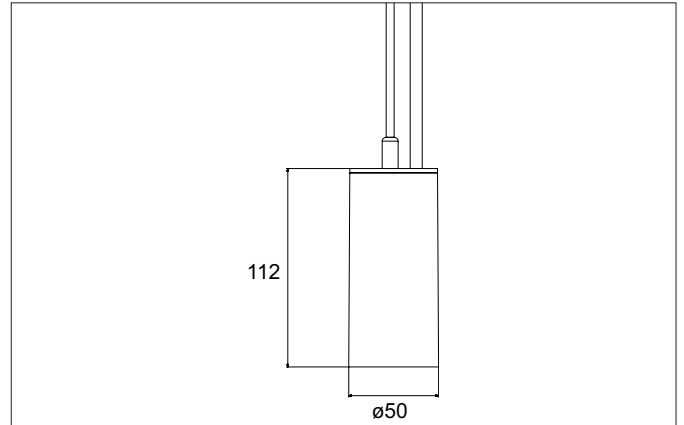

TRAXX MINI LED pendant luminaire, direct

Article no. 88866185

Light.
For Generations.**Tender**

LED pendant luminaire, direct, Round., Hight 133.0 mm, for pendulum mounting. Pendulum length max. 1500.0 mm Weight 0.549 kg, with rotationssymmetrical, deep, wide distributed light intensity. optimal light distribution due to a glass transparent cover. Luminous flux 1.833 lm, Power 1 x 14,5 W, Light colour neutral white, Correlated color temprature (CCT) 3.500 K, Colour rendering index CRI > 90, Rated life time L80/B50 at 25 °C: 50.000 h, Housing material: Aluminium / Glass / Plastic, Colour: Black structure, Permissible ambient temperature (ta): -20 °C - +25 °C, Protection class (EN 61140): I, Degree of protection (DIN EN 60529): IP20, .With electronic driver, on/off swit-

Article data	
Article no.	88866185
GTIN	4251433979111
Series name	TRAXX MINI
Short description	LED pendant luminaire, direct
Material	Aluminium / Glass / Plastic
Colour	Black
Type of surface	Structure
Shape	Round
Hight	133 mm
Weight	0.549 kg

TRAXX MINI LED pendant luminaire, direct

Article no. 88866185

Light.
For Generations.

Lighting technology	
Colour temperature	3.500 K
Light colour	White
Light output	Direct
Luminous flux	1,833 lm
System efficiency	126 lm/W
McAdam-Step	McAdam-Step 3
Colour rendering	CRI > 90
Reflector	High-gloss
Beam angle	60°
Light sharing	Symmetric
Adjustable color temperature	No

Mounting technology	
Mounting method	Suspended
Place of installation	Ceiling-mounted
Adjustability	Not adjustable
stamp	UKCA
Pendulum length max.	1,500 mm
Material cover	Glass transparent
Suitable for through-wiring	No