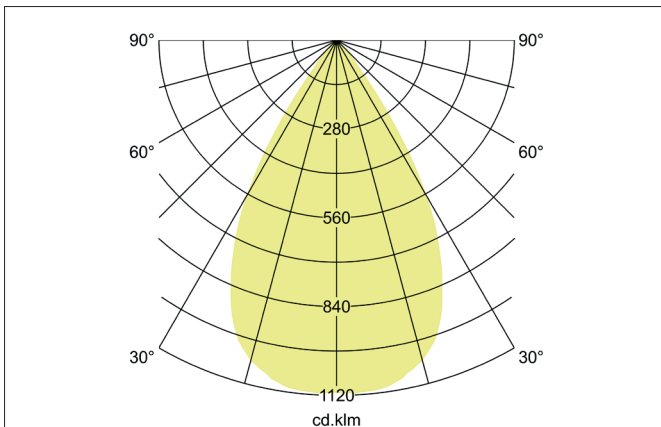

TRAXX MINI LED pendant luminaire, direct

Article no. 88866185

Light.
For Generations.**Tender**

LED pendant luminaire, direct, Round., Hight 133.0 mm, for pendulum mounting. Pendulum length max. 1500.0 mm Weight 0.549 kg, with rotationssymmetrical, deep, wide distributed light intensity. optimal light distribution due to a glass transparent cover. Luminous flux 1.833 lm, Power 1 x 14,5 W, Light colour neutral white, Correlated color temprature (CCT) 3.500 K, Colour rendering index CRI > 90, Rated life time L80/B50 at 25 °C: 50.000 h, Housing material: Aluminium / Glass / Plastic, Colour: Black structure, Permissible ambient temperature (ta): -20 °C - +25 °C, Protection class (EN 61140): I, Degree of protection (DIN EN 60529): IP20, .With electronic driver, on/off swit-

TRAXX MINI LED pendant luminaire, direct

Article no. 88866185

Light.
For Generations.

Lighting technology	
Colour temperature	3.500 K
Light colour	White
Light output	Direct
Luminous flux	1,833 lm
System efficiency	126 lm/W
McAdam-Step	McAdam-Step 3
Colour rendering	CRI > 90
Reflector	High-gloss
Beam angle	60°
Light sharing	Symmetric
Adjustable color temperature	No