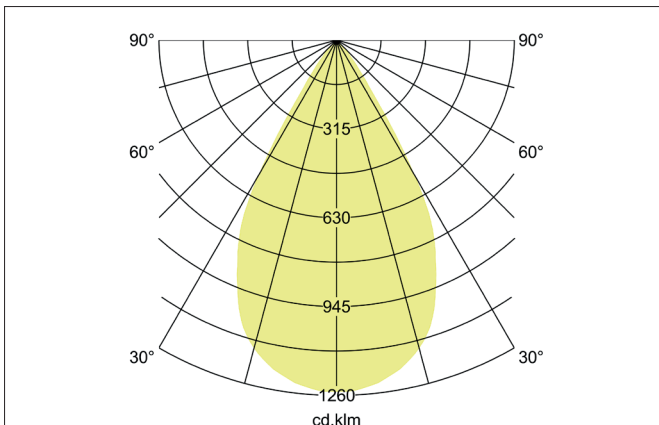

ARTEMIS MICRO LED recessed spotlight, on/off switchable

Article no. 88246185

Light.
For Generations.**Tender**

LED recessed spotlight, on/off switchable, Round. Ceiling cut-out Ø 90 mm, Installation depth 90 mm, Outer diameter 100 mm, Weight 0,400 kg, with rotationssymmetrical, deep, wide distributed light intensity. optimal light distribution due to a glass transparent cover. Luminous flux 1.800 lm, Power 1 x 15 W, Light colour neutral white, Correlated color temperature (CCT) 3.500 K, Colour rendering index CRI > 90, Housing material: Aluminium, Colour: Black structure, Permissible ambient temperature (ta): -20 °C - +25 °C, Protection class (EN 61140): II, Degree of protection (DIN EN 60529): IP20, .With electronic driver, on/off switchable.

Article data	
Article no.	88246185
GTIN	4251433975182
Series name	ARTEMIS MICRO
Short description	LED recessed spotlight, on/off switchable
Material	Aluminium
Colour	Black
Type of surface	Structure
Shape	Round
Outer diameter	100 mm
Built-in diameter	90 mm
Installation depth	90 mm
Weight	0.400 kg