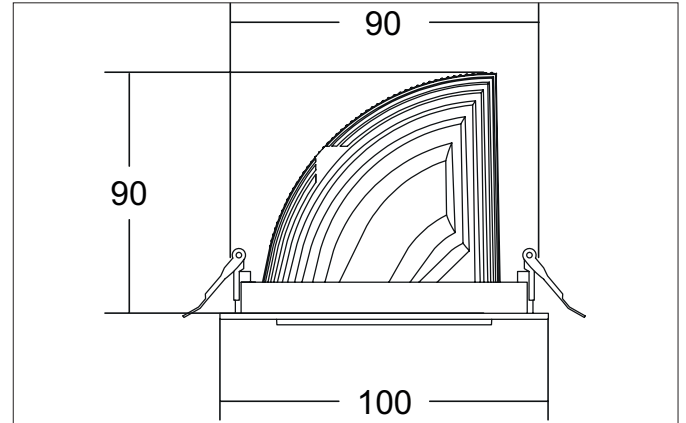

ARTEMIS MICRO LED recessed spotlight, on/off switchable

Article no. 88246185

Light.
For Generations.**Tender**

LED recessed spotlight, on/off switchable, Round. Ceiling cut-out Ø 90 mm, Installation depth 90 mm, Outer diameter 100 mm, Weight 0,400 kg, with rotationssymmetrical, deep, wide distributed light intensity. optimal light distribution due to a glass transparent cover. Luminous flux 1.800 lm, Power 1 x 15 W, Light colour neutral white, Correlated color temperature (CCT) 3.500 K, Colour rendering index CRI > 90, Housing material: Aluminium, Colour: Black structure, Permissible ambient temperature (ta): -20 °C - +25 °C, Protection class (EN 61140): II, Degree of protection (DIN EN 60529): IP20, .With electronic driver, on/off switchable.

Article data	
Article no.	88246185
GTIN	4251433975182
Series name	ARTEMIS MICRO
Short description	LED recessed spotlight, on/off switchable
Material	Aluminium
Colour	Black
Type of surface	Structure
Shape	Round
Outer diameter	100 mm
Built-in diameter	90 mm
Installation depth	90 mm
Weight	0.400 kg

Mounting technology	
Mounting method	Recessed mounting
Place of installation	Ceiling-mounted
Adjustability	Rotatable and adjustable head
Swivel angle	90°
Rotation angle	350°
Head adjustable angle	90°
Further references	No cover with thermal insulation material
Material cover	Glass transparent
Suitable for through-wiring	No