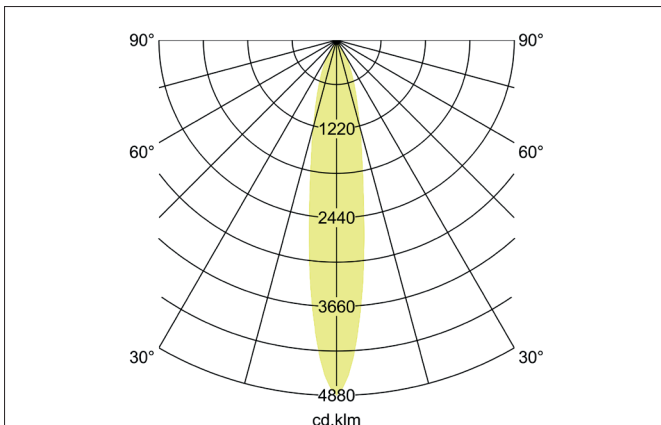

TRAXX MINI LED recessed spotlight, on/off switchable
 Article no. 88742185

Light.
 For Generations.

Tender

LED recessed spotlight, on/off switchable, Round. Ceiling cut-out Ø 92 mm, Installation depth 112 mm, Weight 0,713 kg, with rotations-symmetrical, deep, wide distributed light intensity. optimal light distribution due to a glass transparent cover. Luminous flux 1.802 lm, Power 1 x 15 W, Light colour neutral white, Correlated color temprature (CCT) 3.500 K, Colour rendering index CRI > 90, Rated life time L80/ B50 at 25 °C: 50.000 h, Housing material: Aluminium / Glass / Plastic, Colour: Black structure, Permissible ambient temperature (ta): -20 °C - +25 °C, Protection class (EN 61140): II, Degree of protection (DIN EN 60529): IP20, .With electronic driver, on/off switchable.

Article data	
Article no.	88742185
GTIN	4251433974956
Series name	TRAXX MINI
Short description	LED recessed spotlight, on/off switchable
Material	Aluminium / Glass / Plastic
Colour	Black
Type of surface	Structure
Shape	Round
Built-in diameter	92 mm
Installation depth	112 mm
Weight	0.713 kg

TRAXX MINI LED recessed spotlight, on/off switchable

Article no. 88742185

Light.
For Generations.

Lighting technology	
Colour temperature	3.500 K
Light colour	White
Light output	Direct
Luminous flux	1,802 lm
System efficiency	120 lm/W
Colour rendering	CRI > 90
Reflector	High-gloss
Beam angle	20°
Light sharing	Symmetric
Adjustable color temperature	No