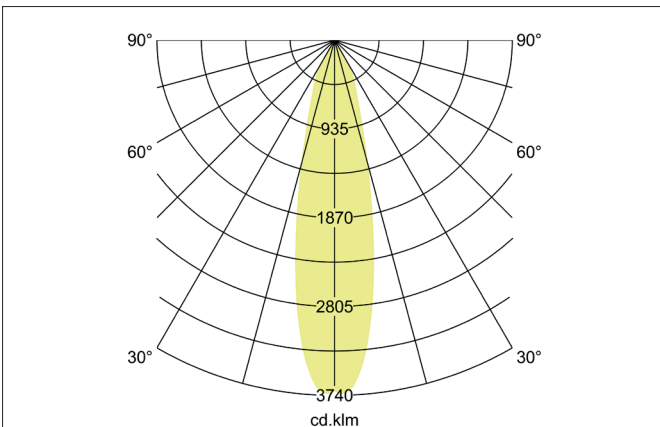

ARTEMIS MICRO LED recessed spotlight, on/off switchable
 Article no. 88242185

Light.
 For Generations.

Tender
 LED recessed spotlight, on/off switchable, Round. Ceiling cut-out Ø 90 mm, Installation depth 90 mm, Outer diameter 100 mm, Weight 0,400 kg, with rotationssymmetrical, deep, wide distributed light intensity. optimal light distribution due to a glass transparent cover. Luminous flux 1.802 lm, Power 1 x 15 W, Light colour neutral white, Correlated color temperature (CCT) 3.500 K, Colour rendering index CRI > 90, Housing material: Aluminium, Colour: Black structure, Permissible ambient temperature (ta): -20 °C - +25 °C, Protection class (EN 61140): II, Degree of protection (DIN EN 60529): IP20, .With electronic driver, on/off switchable.

Article data	
Article no.	88242185
GTIN	4251433975175
Series name	ARTEMIS MICRO
Short description	LED recessed spotlight, on/off switchable
Material	Aluminium
Colour	Black
Type of surface	Structure
Shape	Round
Outer diameter	100 mm
Built-in diameter	90 mm
Installation depth	90 mm
Weight	0.400 kg

ARTEMIS MICRO LED recessed spotlight, on/off switchable

Article no. 88242185

Light.
For Generations.

Lighting technology	
Colour temperature	3.500 K
Light colour	White
Light output	Direct
Luminous flux	1,802 lm
System efficiency	120 lm/W
Colour rendering	CRI > 90
Reflector	High-gloss
Beam angle	20°
Light sharing	Symmetric
Adjustable color temperature	No