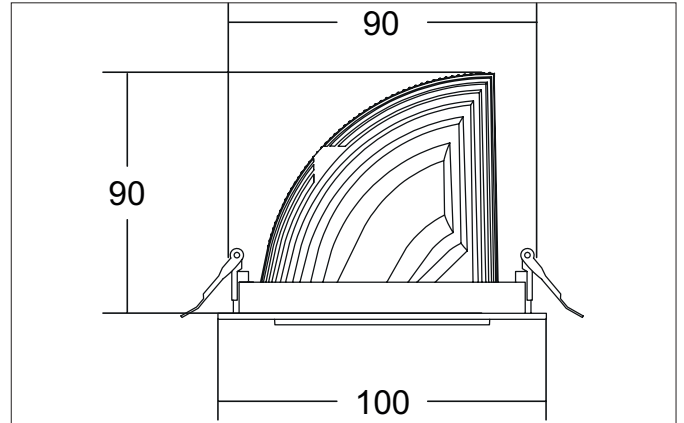

ARTEMIS MICRO LED recessed spotlight, on/off switchable
 Article no. 88242185

Light.
 For Generations.

Tender
 LED recessed spotlight, on/off switchable, Round. Ceiling cut-out Ø 90 mm, Installation depth 90 mm, Outer diameter 100 mm, Weight 0,400 kg, with rotationssymmetrical, deep, wide distributed light intensity. optimal light distribution due to a glass transparent cover. Luminous flux 1.802 lm, Power 1 x 15 W, Light colour neutral white, Correlated color temperature (CCT) 3.500 K, Colour rendering index CRI > 90, Housing material: Aluminium, Colour: Black structure, Permissible ambient temperature (ta): -20 °C - +25 °C, Protection class (EN 61140): II, Degree of protection (DIN EN 60529): IP20, .With electronic driver, on/off switchable.

Article data	
Article no.	88242185
GTIN	4251433975175
Series name	ARTEMIS MICRO
Short description	LED recessed spotlight, on/off switchable
Material	Aluminium
Colour	Black
Type of surface	Structure
Shape	Round
Outer diameter	100 mm
Built-in diameter	90 mm
Installation depth	90 mm
Weight	0.400 kg

Mounting technology	
Mounting method	Recessed mounting
Place of installation	Ceiling-mounted
Adjustability	Rotatable and adjustable head
Swivel angle	90°
Rotation angle	350°
Head adjustable angle	90°
Further references	No cover with thermal insulation material
Material cover	Glass transparent
Suitable for through-wiring	No