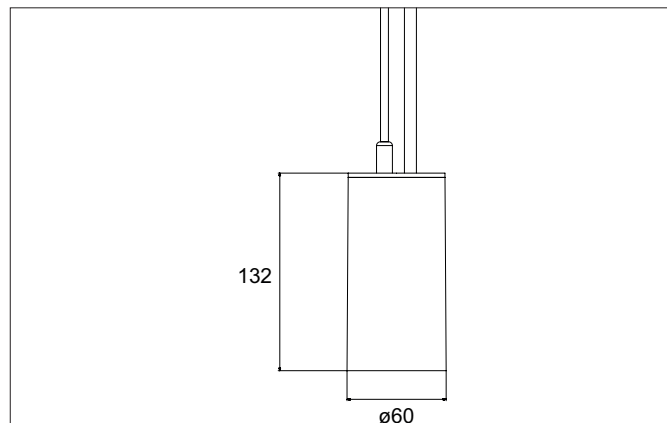

TRAXX MIDI LED pendant luminaire, on/off switchable

Article no. 88873185

Light.
For Generations.**Tender**

LED pendant luminaire, on/off switchable, Round., Hight 153.0 mm, for pendulum mounting. Pendulum length max. 1500.0 mm Weight 0.549 kg, with rotationssymmetrical, deep, wide distributed light intensity. optimal light distribution due to a glass transparent cover. Luminous flux 2.426 lm, Power 1 x 20 W, Light colour neutral white, Correlated color temperature (CCT) 3.500 K, Colour rendering index CRI > 90, Rated life time L80/B50 at 25 °C: 50.000 h, Housing material: Aluminium, Colour: Black structure, Permissible ambient temperature (ta): -20 °C - +25 °C, Protection class (EN 61140): I, Degree of protection (DIN EN 60529): IP20, .With electronic driver, on/off switchable.

Article data	
Article no.	88873185
GTIN	4251433978404
Series name	TRAXX MIDI
Short description	LED pendant luminaire, on/off switchable
Material	Aluminium
Colour	Black
Type of surface	Structure
Shape	Round
Hight	153 mm
Weight	0.549 kg

Mounting technology	
Mounting method	Suspended
Place of installation	Ceiling-mounted
Adjustability	Not adjustable
stamp	UKCA
Pendulum length max.	1,500 mm
Material cover	Glass transparent
Suitable for through-wiring	No

Packing data	
Gross weight	0.613 kg
Length of packaging	170 mm
Packaging width	170 mm
Packaging height	110 mm
Disposal at end of life	This product must not be disposed of with household waste. You are obliged, to dispose of such electrical waste separately. By disposing of electrical waste and other old or defective electronics separately, you support recycling or other forms of re-use. In that way you help to take care and to avoid that harmful substances get into the environment.