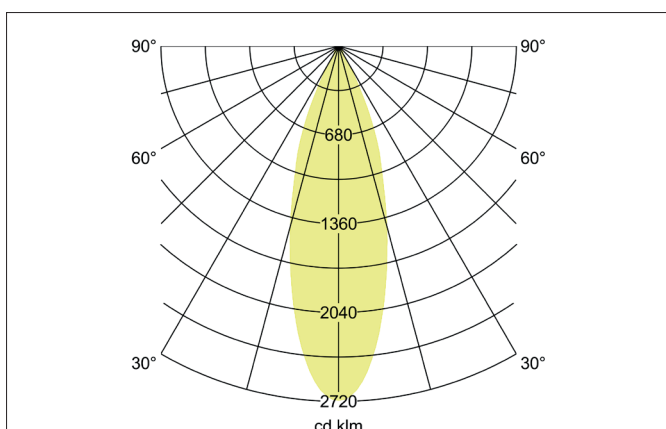

TRAXX MIDI LED pendant luminaire, on/off switchable

Article no. 88873185

Light.
For Generations.**Tender**

LED pendant luminaire, on/off switchable, Round., Hight 153.0 mm, for pendulum mounting. Pendulum length max. 1500.0 mm Weight 0.549 kg, with rotationssymmetrical, deep, wide distributed light intensity. optimal light distribution due to a glass transparent cover. Luminous flux 2.426 lm, Power 1 x 20 W, Light colour neutral white, Correlated color temperature (CCT) 3.500 K, Colour rendering index CRI > 90, Rated life time L80/B50 at 25 °C: 50.000 h, Housing material: Aluminium, Colour: Black structure, Permissible ambient temperature (ta): -20 °C - +25 °C, Protection class (EN 61140): I, Degree of protection (DIN EN 60529): IP20, .With electronic driver, on/off switchable.