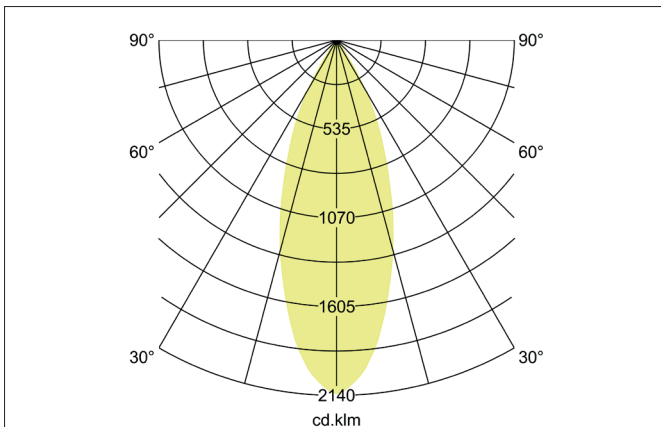

TRAXX MINI LED pendant luminaire, direct

Article no. 88864184

Light.
For Generations.**Tender**

LED pendant luminaire, direct, Round., Hight 133.0 mm, for pendulum mounting. Pendulum length max. 1500.0 mm Weight 0.549 kg, with rotationssymmetrical, deep, wide distributed light intensity. optimal light distribution due to a glass transparent cover. Luminous flux 1.821 lm, Power 1 x 14,5 W, Light colour neutral white, Correlated color temprature (CCT) 4.000 K, Colour rendering index CRI > 90, Rated life time L80/B50 at 25 °C: 50.000 h, Housing material: Aluminium / Glass / Plastic, Colour: Black structure, Permissible ambient temperature (ta): -20 °C - +25 °C, Protection class (EN 61140): I, Degree of protection (DIN EN 60529): IP20, .With electronic driver, on/off swit-

Article data	
Article no.	88864184
GTIN	4251433978770
Series name	TRAXX MINI
Short description	LED pendant luminaire, direct
Material	Aluminium / Glass / Plastic
Colour	Black
Type of surface	Structure
Shape	Round
Hight	133 mm
Weight	0.549 kg

TRAXX MINI LED pendant luminaire, direct

Article no. 88864184

Light.
For Generations.

Lighting technology	
Colour temperature	4.000 K
Light colour	White
Light output	Direct
Luminous flux	1,821 lm
System efficiency	126 lm/W
McAdam-Step	McAdam-Step 3
Colour rendering	CRI > 90
Reflector	High-gloss
Beam angle	40°
Light sharing	Symmetric
Adjustable color temperature	No