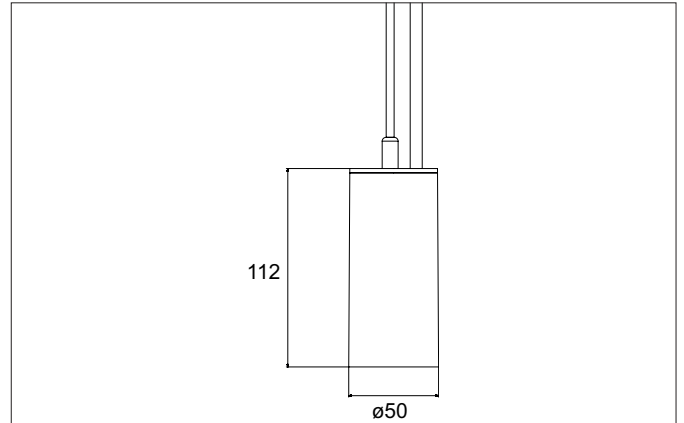

TRAXX MINI LED pendant luminaire, direct

Article no. 88864184

Light.
For Generations.**Tender**

LED pendant luminaire, direct, Round., Hight 133.0 mm, for pendulum mounting. Pendulum length max. 1500.0 mm Weight 0.549 kg, with rotationssymmetrical, deep, wide distributed light intensity. optimal light distribution due to a glass transparent cover. Luminous flux 1.821 lm, Power 1 x 14,5 W, Light colour neutral white, Correlated color temprature (CCT) 4.000 K, Colour rendering index CRI > 90, Rated life time L80/B50 at 25 °C: 50.000 h, Housing material: Aluminium / Glass / Plastic, Colour: Black structure, Permissible ambient temperature (ta): -20 °C - +25 °C, Protection class (EN 61140): I, Degree of protection (DIN EN 60529): IP20, .With electronic driver, on/off swit-

Article data	
Article no.	88864184
GTIN	4251433978770
Series name	TRAXX MINI
Short description	LED pendant luminaire, direct
Material	Aluminium / Glass / Plastic
Colour	Black
Type of surface	Structure
Shape	Round
Hight	133 mm
Weight	0.549 kg

TRAXX MINI LED pendant luminaire, direct

Article no. 88864184

Light.
For Generations.

Lighting technology	
Colour temperature	4.000 K
Light colour	White
Light output	Direct
Luminous flux	1,821 lm
System efficiency	126 lm/W
McAdam-Step	McAdam-Step 3
Colour rendering	CRI > 90
Reflector	High-gloss
Beam angle	40°
Light sharing	Symmetric
Adjustable color temperature	No

Mounting technology	
Mounting method	Suspended
Place of installation	Ceiling-mounted
Adjustability	Not adjustable
stamp	UKCA
Pendulum length max.	1,500 mm
Material cover	Glass transparent
Suitable for through-wiring	No