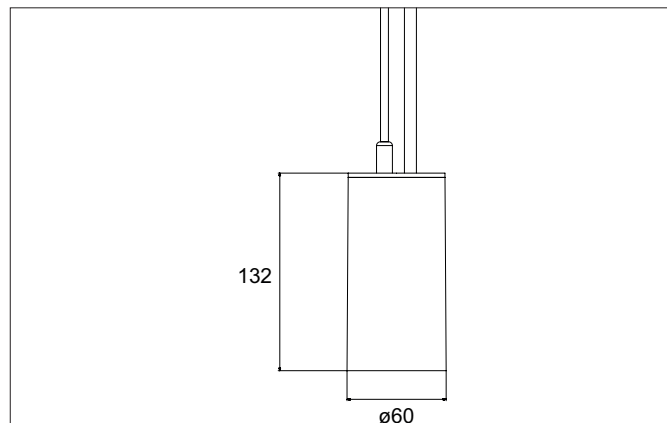

**TRAXX MIDI LED pendant luminaire, on/off switchable**

Article no. 88873184

Light.  
For Generations.**Tender**

LED pendant luminaire, on/off switchable, Round., Hight 153.0 mm, for pendulum mounting. Pendulum length max. 1500.0 mm Weight 0.549 kg, with rotationssymmetrical, deep, wide distributed light intensity. optimal light distribution due to a glass transparent cover. Luminous flux 2.430 lm, Power 1 x 20 W, Light colour neutral white, Correlated color temperature (CCT) 4.000 K, Colour rendering index CRI > 90, Rated life time L80/B50 at 25 °C: 50.000 h, Housing material: Aluminium, Colour: Black structure, Permissible ambient temperature (ta): -20 °C - +25 °C, Protection class (EN 61140): I, Degree of protection (DIN EN 60529): IP20, .With electronic driver, on/off switchable.

Article data	
Article no.	88873184
GTIN	4251433978756
Series name	TRAXX MIDI
Short description	LED pendant luminaire, on/off switchable
Material	Aluminium
Colour	Black
Type of surface	Structure
Shape	Round
Hight	153 mm
Weight	0.549 kg

Mounting technology	
Mounting method	Suspended
Place of installation	Ceiling-mounted
Adjustability	Not adjustable
stamp	UKCA
Pendulum length max.	1,500 mm
Material cover	Glass transparent
Suitable for through-wiring	No

Packing data	
Gross weight	0.613 kg
Length of packaging	170 mm
Packaging width	170 mm
Packaging height	110 mm
Disposal at end of life	This product must not be disposed of with household waste. You are obliged, to dispose of such electrical waste separately. By disposing of electrical waste and other old or defective electronics separately, you support recycling or other forms of re-use. In that way you help to take care and to avoid that harmful substances get into the environment.