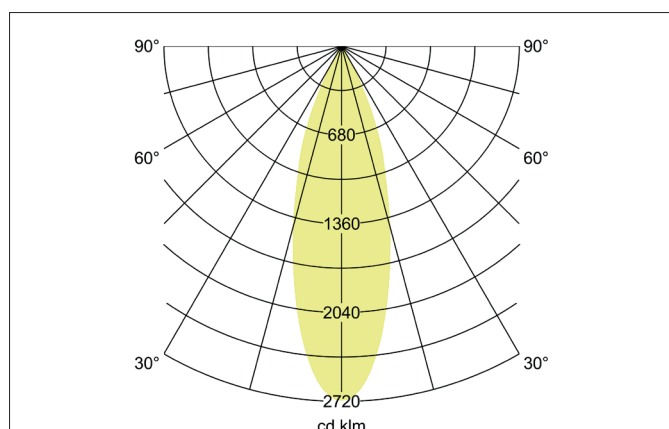

**TRAXX MIDI LED pendant luminaire, on/off switchable**

Article no. 88873184

Light.  
For Generations.**Tender**

LED pendant luminaire, on/off switchable, Round., Hight 153.0 mm, for pendulum mounting. Pendulum length max. 1500.0 mm Weight 0.549 kg, with rotationssymmetrical, deep, wide distributed light intensity. optimal light distribution due to a glass transparent cover. Luminous flux 2.430 lm, Power 1 x 20 W, Light colour neutral white, Correlated color temperature (CCT) 4.000 K, Colour rendering index CRI > 90, Rated life time L80/B50 at 25 °C: 50.000 h, Housing material: Aluminium, Colour: Black structure, Permissible ambient temperature (ta): -20 °C - +25 °C, Protection class (EN 61140): I, Degree of protection (DIN EN 60529): IP20, .With electronic driver, on/off switchable.