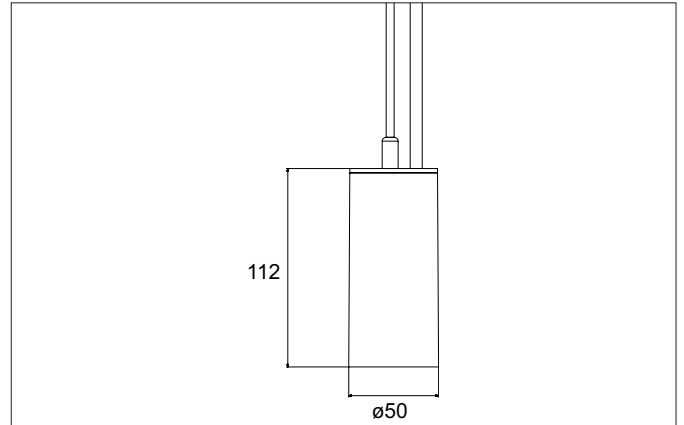

TRAXX MINI LED pendant luminaire, direct

Article no. 88866184

Light.
For Generations.**Tender**

LED pendant luminaire, direct, Round., Hight 133.0 mm, for pendulum mounting. Pendulum length max. 1500.0 mm Weight 0.549 kg, with rotationssymmetrical, deep, wide distributed light intensity. optimal light distribution due to a glass transparent cover. Luminous flux 1.854 lm, Power 1 x 14,5 W, Light colour neutral white, Correlated color temprature (CCT) 4.000 K, Colour rendering index CRI > 90, Rated life time L80/B50 at 25 °C: 50.000 h, Housing material: Aluminium / Glass / Plastic, Colour: Black structure, Permissible ambient temperature (ta): -20 °C - +25 °C, Protection class (EN 61140): I, Degree of protection (DIN EN 60529): IP20, .With electronic driver, on/off swit-

Article data	
Article no.	88866184
GTIN	4251433979128
Series name	TRAXX MINI
Short description	LED pendant luminaire, direct
Material	Aluminium / Glass / Plastic
Colour	Black
Type of surface	Structure
Shape	Round
Hight	133 mm
Weight	0.549 kg

TRAXX MINI LED pendant luminaire, direct

Article no. 88866184

Light.
For Generations.

Lighting technology	
Colour temperature	4.000 K
Light colour	White
Light output	Direct
Luminous flux	1,854 lm
System efficiency	128 lm/W
McAdam-Step	McAdam-Step 3
Colour rendering	CRI > 90
Reflector	High-gloss
Beam angle	60°
Light sharing	Symmetric
Adjustable color temperature	No

Mounting technology	
Mounting method	Suspended
Place of installation	Ceiling-mounted
Adjustability	Not adjustable
stamp	UKCA
Pendulum length max.	1,500 mm
Material cover	Glass transparent
Suitable for through-wiring	No