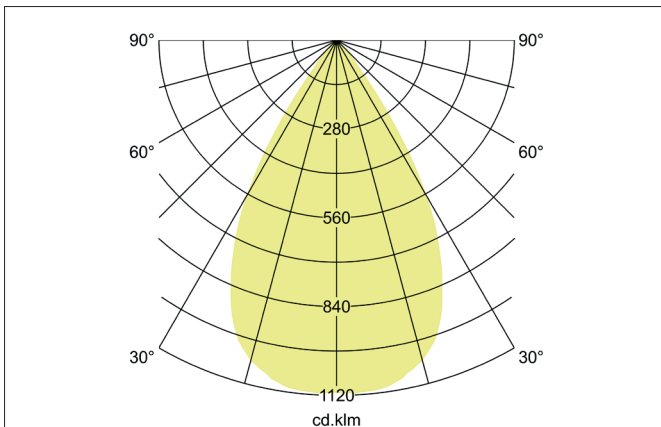

TRAXX MINI LED pendant luminaire, direct

Article no. 88866184

Light.
For Generations.**Tender**

LED pendant luminaire, direct, Round., Hight 133.0 mm, for pendulum mounting. Pendulum length max. 1500.0 mm Weight 0.549 kg, with rotationssymmetrical, deep, wide distributed light intensity. optimal light distribution due to a glass transparent cover. Luminous flux 1.854 lm, Power 1 x 14,5 W, Light colour neutral white, Correlated color temprature (CCT) 4.000 K, Colour rendering index CRI > 90, Rated life time L80/B50 at 25 °C: 50.000 h, Housing material: Aluminium / Glass / Plastic, Colour: Black structure, Permissible ambient temperature (ta): -20 °C - +25 °C, Protection class (EN 61140): I, Degree of protection (DIN EN 60529): IP20, .With electronic driver, on/off swit-

TRAXX MINI LED pendant luminaire, direct

Article no. 88866184

Light.
For Generations.

Lighting technology	
Colour temperature	4.000 K
Light colour	White
Light output	Direct
Luminous flux	1,854 lm
System efficiency	128 lm/W
McAdam-Step	McAdam-Step 3
Colour rendering	CRI > 90
Reflector	High-gloss
Beam angle	60°
Light sharing	Symmetric
Adjustable color temperature	No