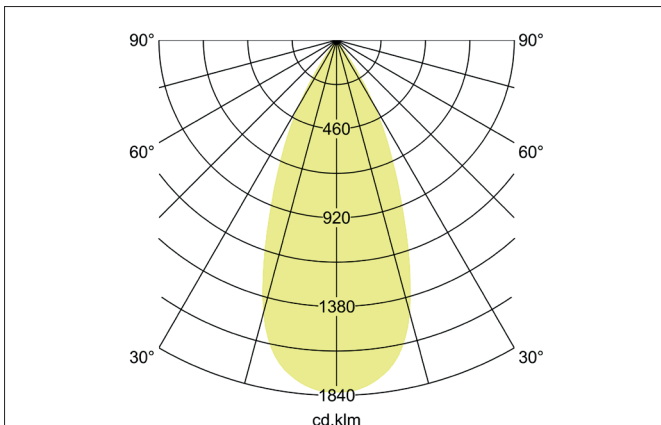

TRAXX MAXI LED track spotlight, DALI

Article no. 88724184DA

Light.
For Generations.**Tender**

LED track spotlight, DALI, Round. Luminaire diameter 70.0 mm, with rotationssymmetrical, deep, wide distributed light intensity. Luminous flux 3.056 lm, Power 1 x 24 W, Light colour neutral white, Correlated color temperature (CCT) 4.000 K, Colour rendering index CRI > 90, Rated life time L80/B50 at 25 °C: 50.000 h, Housing material: Aluminium / Glass / Plastic, Colour: Black structure, Permissible ambient temperature (ta): -20 °C - +25 °C, Protection class (EN 61140): II, Degree of protection (DIN EN 60529): IP20, .With electronic driver, DALI-2 dimmable.

Article data	
Article no.	88724184DA
GTIN	4251433987772
Series name	TRAXX MAXI
Short description	LED track spotlight, DALI
Material	Aluminium / Glass / Plastic
Colour	Black
Type of surface	Structure
Shape	Round
Outer diameter	70 mm
Weight	N.N.

TRAXX MAXI LED track spotlight, DALI

Article no. 88724184DA

Light.
For Generations.

Lighting technology	
Colour temperature	4.000 K
Light colour	White
Luminous flux	3,056 lm
System efficiency	127 lm/W
Colour rendering	CRI > 90
Reflector	High-gloss
Beam angle	40°
Light sharing	Symmetric
Adjustable color temperature	No