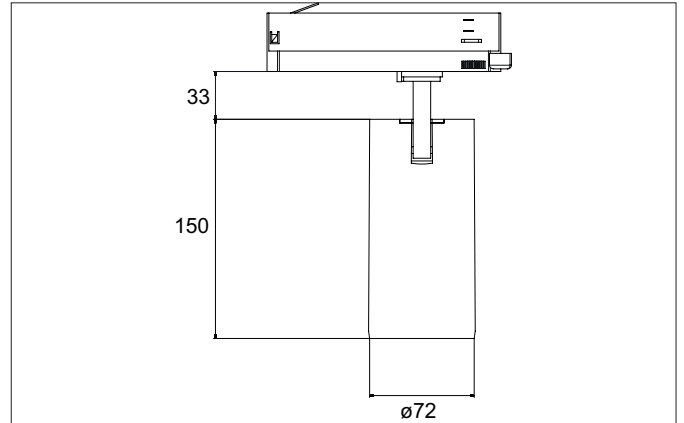

TRAXX MAXI LED track spotlight, DALI

Article no. 88724184DA

Light.
For Generations.**Tender**

LED track spotlight, DALI, Round. Luminaire diameter 70.0 mm, with rotationssymmetrical, deep, wide distributed light intensity. Luminous flux 3.056 lm, Power 1 x 24 W, Light colour neutral white, Correlated color temperature (CCT) 4.000 K, Colour rendering index CRI > 90, Rated life time L80/B50 at 25 °C: 50.000 h, Housing material: Aluminium / Glass / Plastic, Colour: Black structure, Permissible ambient temperature (ta): -20 °C - +25 °C, Protection class (EN 61140): II, Degree of protection (DIN EN 60529): IP20, .With electronic driver, DALI-2 dimmable.

Article data	
Article no.	88724184DA
GTIN	4251433987772
Series name	TRAXX MAXI
Short description	LED track spotlight, DALI
Material	Aluminium / Glass / Plastic
Colour	Black
Type of surface	Structure
Shape	Round
Outer diameter	70 mm
Weight	N.N.

TRAXX MAXI LED track spotlight, DALI

Article no. 88724184DA

Light.
For Generations.

Lighting technology	
Colour temperature	4.000 K
Light colour	White
Luminous flux	3,056 lm
System efficiency	127 lm/W
Colour rendering	CRI > 90
Reflector	High-gloss
Beam angle	40°
Light sharing	Symmetric
Adjustable color temperature	No

Packing data	
Gross weight	0.796 kg
Length of packaging	290 mm
Packaging width	115 mm
Packaging height	165 mm
Disposal at end of life	This product must not be disposed of with household waste. You are obliged, to dispose of such electrical waste separately. By disposing of electrical waste and other old or defective electronics separately, you support recycling or other forms of re-use. In that way you help to take care and to avoid that harmful substances get into the environment.