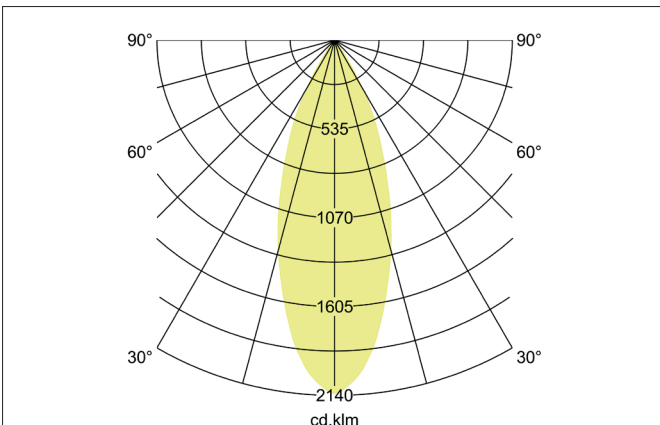

TRAXX MINI LED semi-recessed spotlight, on/off switchable

Article no. 88784184

Light.
For Generations.

Tender
LED semi-recessed spotlight, on/off switchable, Round. Ceiling cut-out Ø 56 mm, Installation depth 50 mm, Weight 0,300 kg, with rotattionssymmetrical, deep, wide distributed light intensity. optimal light distribution due to a glass transparent cover. Luminous flux 1.745 lm, Power 1 x 14,5 W, Light colour neutral white, Correlated color temprature (CCT) 4.000 K, Colour rendering index CRI > 90, Rated life time L80/B50 at 25 °C: 50.000 h, Housing material: Aluminium, Colour: Black structure, Permissible ambient temperature (ta): -20 °C - +25 °C, Protection class (EN 61140): II, Degree of protection (DIN EN 60529): IP20, .With electronic driver, on/off switchable.

Article data	
Article no.	88784184
GTIN	4251433975625
Series name	TRAXX MINI
Short description	LED semi-recessed spotlight, on/off switchable
Material	Aluminium
Colour	Black
Type of surface	Structure
Shape	Round
Built-in diameter	56 mm
Installation depth	50 mm
Weight	0.300 kg

TRAXX MINI LED semi-recessed spotlight, on/off switchable

Article no. 88784184

Light.
For Generations.

Lighting technology	
Colour temperature	4.000 K
Light colour	White
Light output	Direct
Luminous flux	1,745 lm
System efficiency	120 lm/W
Colour rendering	CRI > 90
Reflector	High-gloss
Beam angle	40°
Light sharing	Symmetric