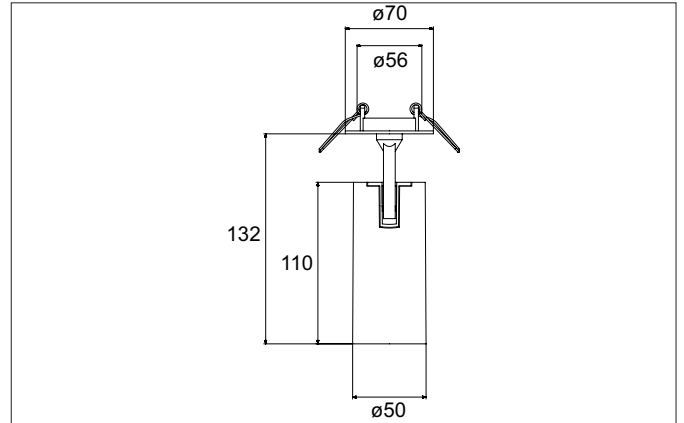

TRAXX MINI LED semi-recessed spotlight, on/off switchable

Article no. 88784184

Light.
For Generations.

Tender
LED semi-recessed spotlight, on/off switchable, Round. Ceiling cut-out Ø 56 mm, Installation depth 50 mm, Weight 0,300 kg, with rotattionssymmetrical, deep, wide distributed light intensity. optimal light distribution due to a glass transparent cover. Luminous flux 1.745 lm, Power 1 x 14,5 W, Light colour neutral white, Correlated color temprature (CCT) 4.000 K, Colour rendering index CRI > 90, Rated life time L80/B50 at 25 °C: 50.000 h, Housing material: Aluminium, Colour: Black structure, Permissible ambient temperature (ta): -20 °C - +25 °C, Protection class (EN 61140): II, Degree of protection (DIN EN 60529): IP20, .With electronic driver, on/off switchable.

Article data	
Article no.	88784184
GTIN	4251433975625
Series name	TRAXX MINI
Short description	LED semi-recessed spotlight, on/off switchable
Material	Aluminium
Colour	Black
Type of surface	Structure
Shape	Round
Built-in diameter	56 mm
Installation depth	50 mm
Weight	0.300 kg

TRAXX MINI LED semi-recessed spotlight, on/off switchable

Article no. 88784184

Light.
For Generations.

Lighting technology	
Colour temperature	4.000 K
Light colour	White
Light output	Direct
Luminous flux	1,745 lm
System efficiency	120 lm/W
Colour rendering	CRI > 90
Reflector	High-gloss
Beam angle	40°
Light sharing	Symmetric

Packing data	
Gross weight	0.35 kg
Length of packaging	50 mm
Packaging width	50 mm
Packaging height	171 mm
Disposal at end of life	This product must not be disposed of with household waste. You are obliged, to dispose of such electrical waste separately. By disposing of electrical waste and other old or defective electronics separately, you support recycling or other forms of re-use. In that way you help to take care and to avoid that harmful substances get into the environment.