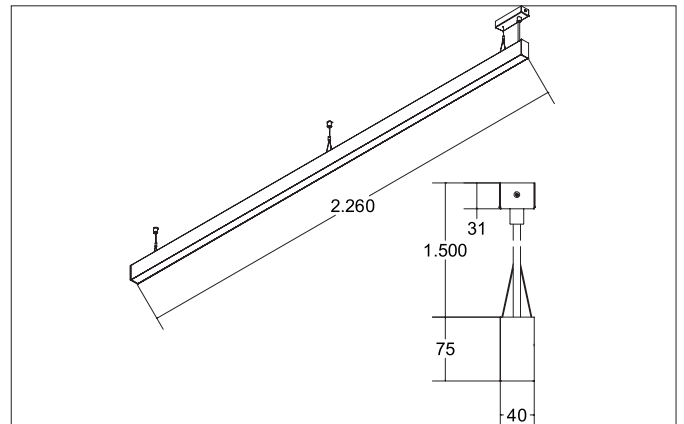

BIRO40 LED pendant profile luminaire direct

Article no. 77244694

Light.
For Generations.**Tender**

LED pendant profile luminaire direct, Rectangular. Luminaire length 2264.0 mm, Luminaire width 40.0 mm, Height 75.0 mm, for pendulum mounting. Pendulum length max. 1500.0 mm Weight 3.79 kg, with rotationssymmetrical, deep, wide distributed light intensity. optimal light distribution due to a plastic, satinised cover. Luminous flux 5.470 lm, UGR < 25, Power 62,7 W, Light colour neutral white, Correlated color temperature (CCT) 4.000 K, Colour rendering index CRI > 90, Rated life time L70/B50 at 25 °C: 60.000 h, Rated life time L80/B50 at 25 °C: 60.000 h, Housing material: Aluminium / Acrylic, Colour: Silver, Permissible ambient temperature (ta): -20 °C - +25 °C, Protection class (EN 61140): I, Degree of protection (DIN EN 60529): IP20, .With electronic driver, DALI dimmable.

Article data	
Article no.	77244694
GTIN	4251433935070
Series name	BIRO40
Short description	LED pendant profile luminaire direct
Material	Aluminium / Acrylic
Colour	Silver
Shape	Rectangular
Length	2,264 mm
Width	40 mm
Height	75 mm
Weight	3.790 kg

Mounting technology	
Mounting method	Suspended
Place of installation	Ceiling-mounted
Adjustability	Not adjustable
stamp	UKCA
Pendulum length max.	1,500 mm
Material cover	Plastic, satinised

Packing data	
Gross weight	4.58 kg
Length of packaging	2,300 mm
Packaging width	160 mm
Packaging height	135 mm
Disposal at end of life	This product must not be disposed of with household waste. You are obliged, to dispose of such electrical waste separately. By disposing of electrical waste and other old or defective electronics separately, you support recycling or other forms of re-use. In that way you help to take care and to avoid that harmful substances get into the environment.