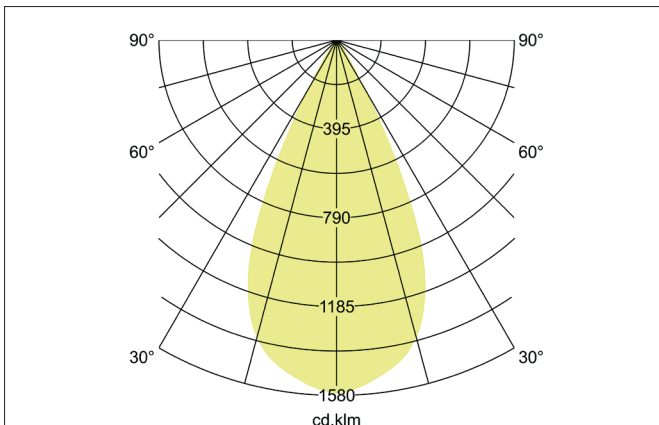

**TRAXX MIDI LED track spotlight, on/off switchable**

Article no. 88715184

Light.  
For Generations.**Tender**

LED track spotlight, on/off switchable, Round. Luminaire diameter 60.0 mm, Weight 0.606 kg, with rotationssymmetrical, deep, wide distributed light intensity. Luminous flux 2.570 lm, Power 1 x 21 W, Light colour neutral white, Correlated color temperature (CCT) 4.000 K, Colour rendering index CRI > 90, Rated life time L80/B50 at 25 °C: 50.000 h, Housing material: Aluminium / Glass / Plastic, Colour: Black structure, Permissible ambient temperature (ta): -20 °C - +25 °C, Protection class (EN 61140): II, Degree of protection (DIN EN 60529): IP20, .With electronic driver, on/off switchable.

Article data	
Article no.	88715184
GTIN	4251433978794
Series name	TRAXX MIDI
Short description	LED track spotlight, on/off switchable
Material	Aluminium / Glass / Plastic
Colour	Black
Type of surface	Structure
Shape	Round
Outer diameter	60 mm
Weight	0.606 kg