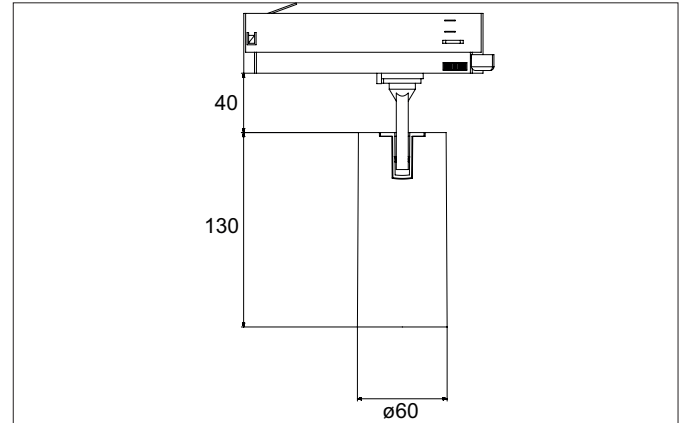

**TRAXX MIDI LED track spotlight, on/off switchable**

Article no. 88715184

Light.  
For Generations.**Tender**

LED track spotlight, on/off switchable, Round. Luminaire diameter 60.0 mm, Weight 0.606 kg, with rotationssymmetrical, deep, wide distributed light intensity. Luminous flux 2.570 lm, Power 1 x 21 W, Light colour neutral white, Correlated color temperature (CCT) 4.000 K, Colour rendering index CRI > 90, Rated life time L80/B50 at 25 °C: 50.000 h, Housing material: Aluminium / Glass / Plastic, Colour: Black structure, Permissible ambient temperature (ta): -20 °C - +25 °C, Protection class (EN 61140): II, Degree of protection (DIN EN 60529): IP20, .With electronic driver, on/off switchable.

Article data	
Article no.	88715184
GTIN	4251433978794
Series name	TRAXX MIDI
Short description	LED track spotlight, on/off switchable
Material	Aluminium / Glass / Plastic
Colour	Black
Type of surface	Structure
Shape	Round
Outer diameter	60 mm
Weight	0.606 kg

Mounting technology	
Mounting method	Surface mounting
Place of installation	Ceiling-mounted
Adjustability	Rotatable and adjustable head
Swivel angle	90°
Rotation angle	350°
Head adjustable angle	90°
Suitable for through-wiring	No

Packing data	
Gross weight	0.669 kg
Length of packaging	175 mm
Packaging width	175 mm
Packaging height	115 mm
Disposal at end of life	This product must not be disposed of with household waste. You are obliged, to dispose of such electrical waste separately. By disposing of electrical waste and other old or defective electronics separately, you support recycling or other forms of re-use. In that way you help to take care and to avoid that harmful substances get into the environment.