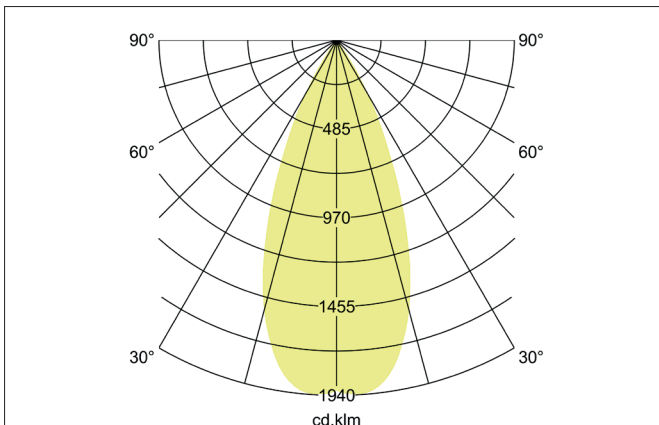

TRAXX MICRO LED semi-recessed spotlight, DALI
Article no. 88774184DA

Light.
For Generations.

Tender

LED semi-recessed spotlight, DALI, Round. Ceiling cut-out \varnothing 56 mm, Installation depth 50 mm, with rotationssymmetrical, deep, wide distributed light intensity. optimal light distribution due to a glass transparent cover. Luminous flux 1.290 lm, Power 1 x 11 W, Light colour neutral white, Correlated color temprature (CCT) 4.000 K, Colour rendering index CRI > 90, Rated life time L80/B50 at 25 °C: 50.000 h, Housing material: Aluminium, Colour: Black structure, Permissible ambient temperature (ta): -20 °C - +25 °C, Protection class (EN 61140): II, Degree of protection (DIN EN 60529): IP20, .With electronic driver, DALI dimmable.

Article data	
Article no.	88774184DA
GTIN	4251433987895
Series name	TRAXX MICRO
Short description	LED semi-recessed spotlight, DALI
Material	Aluminium
Colour	Black
Type of surface	Structure
Shape	Round
Built-in diameter	56 mm
Installation depth	50 mm
Weight	N.N.

TRAXX MICRO LED semi-recessed spotlight, DALI

Article no. 88774184DA

Light.
For Generations.

Lighting technology	
Colour temperature	4.000 K
Light colour	White
Light output	Direct
Luminous flux	1,290 lm
System efficiency	117 lm/W
Colour rendering	CRI > 90
Reflector	High-gloss
Beam angle	40°
Light sharing	Symmetric