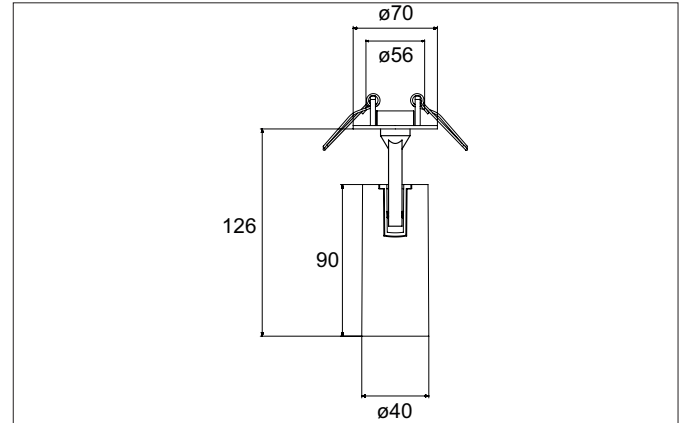

TRAXX MICRO LED semi-recessed spotlight, DALI
Article no. 88774184DA

Light.
For Generations.

Tender

LED semi-recessed spotlight, DALI, Round. Ceiling cut-out \varnothing 56 mm, Installation depth 50 mm, with rotationssymmetrical, deep, wide distributed light intensity. optimal light distribution due to a glass transparent cover. Luminous flux 1.290 lm, Power 1 x 11 W, Light colour neutral white, Correlated color temprature (CCT) 4.000 K, Colour rendering index CRI > 90, Rated life time L80/B50 at 25 °C: 50.000 h, Housing material: Aluminium, Colour: Black structure, Permissible ambient temperature (ta): -20 °C - +25 °C, Protection class (EN 61140): II, Degree of protection (DIN EN 60529): IP20, .With electronic driver, DALI dimmable.

Article data	
Article no.	88774184DA
GTIN	4251433987895
Series name	TRAXX MICRO
Short description	LED semi-recessed spotlight, DALI
Material	Aluminium
Colour	Black
Type of surface	Structure
Shape	Round
Built-in diameter	56 mm
Installation depth	50 mm
Weight	N.N.

TRAXX MICRO LED semi-recessed spotlight, DALI

Article no. 88774184DA

Light.
For Generations.

Lighting technology	
Colour temperature	4.000 K
Light colour	White
Light output	Direct
Luminous flux	1,290 lm
System efficiency	117 lm/W
Colour rendering	CRI > 90
Reflector	High-gloss
Beam angle	40°
Light sharing	Symmetric

Packing data	
Gross weight	0.41 kg
Length of packaging	225 mm
Packaging width	105 mm
Packaging height	105 mm
Disposal at end of life	This product must not be disposed of with household waste. You are obliged, to dispose of such electrical waste separately. By disposing of electrical waste and other old or defective electronics separately, you support recycling or other forms of re-use. In that way you help to take care and to avoid that harmful substances get into the environment.