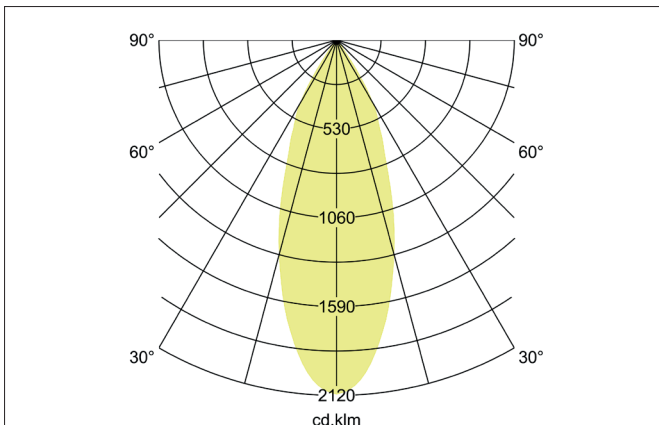

ARTEMIS MIDI LED recessed spotlight, on/off switchable

Article no. 88263184

Light.
For Generations.**Tender**

LED recessed spotlight, on/off switchable, Round. Ceiling cut-out Ø 152 mm, Installation depth 128 mm, Outer diameter 164 mm, Weight 1,000 kg, with rotationssymmetrical, deep, wide distributed light intensity. optimal light distribution due to a glass transparent cover. Luminous flux 3.962 lm, Power 1 x 31,5 W, Light colour neutral white, Correlated color temperature (CCT) 4.000 K, Colour rendering index CRI > 90, Housing material: Aluminium, Colour: Black structure, Permissible ambient temperature (ta): -20 °C - +25 °C, Protection class (EN 61140): II, Degree of protection (DIN EN 60529): IP20, .With electronic driver, on/off switchable.

Article data	
Article no.	88263184
GTIN	4251433975397
Series name	ARTEMIS MIDI
Short description	LED recessed spotlight, on/off switchable
Material	Aluminium
Colour	Black
Type of surface	Structure
Shape	Round
Outer diameter	164 mm
Built-in diameter	152 mm
Installation depth	128 mm
Weight	1.000 kg