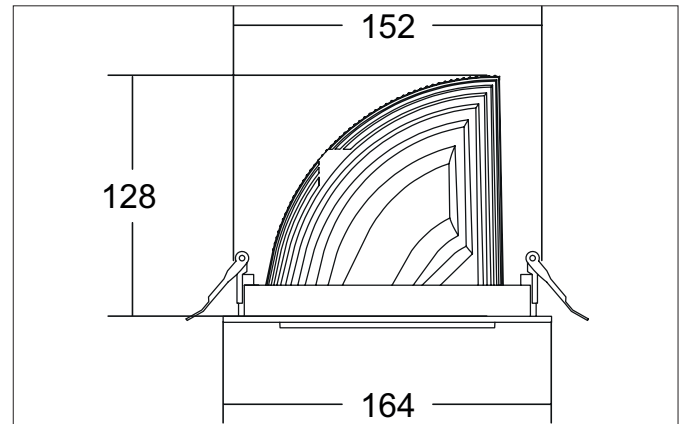

ARTEMIS MIDI LED recessed spotlight, on/off switchable

Article no. 88263184

Light.
For Generations.**Tender**

LED recessed spotlight, on/off switchable, Round. Ceiling cut-out Ø 152 mm, Installation depth 128 mm, Outer diameter 164 mm, Weight 1,000 kg, with rotationssymmetrical, deep, wide distributed light intensity. optimal light distribution due to a glass transparent cover. Luminous flux 3.962 lm, Power 1 x 31,5 W, Light colour neutral white, Correlated color temperature (CCT) 4.000 K, Colour rendering index CRI > 90, Housing material: Aluminium, Colour: Black structure, Permissible ambient temperature (ta): -20 °C - +25 °C, Protection class (EN 61140): II, Degree of protection (DIN EN 60529): IP20, .With electronic driver, on/off switchable.

Article data	
Article no.	88263184
GTIN	4251433975397
Series name	ARTEMIS MIDI
Short description	LED recessed spotlight, on/off switchable
Material	Aluminium
Colour	Black
Type of surface	Structure
Shape	Round
Outer diameter	164 mm
Built-in diameter	152 mm
Installation depth	128 mm
Weight	1.000 kg

Packing data	
Gross weight	1.06 kg
Length of packaging	164 mm
Packaging width	164 mm
Packaging height	128 mm
Disposal at end of life	This product must not be disposed of with household waste. You are obliged, to dispose of such electrical waste separately. By disposing of electrical waste and other old or defective electronics separately, you support recycling or other forms of re-use. In that way you help to take care and to avoid that harmful substances get into the environment.